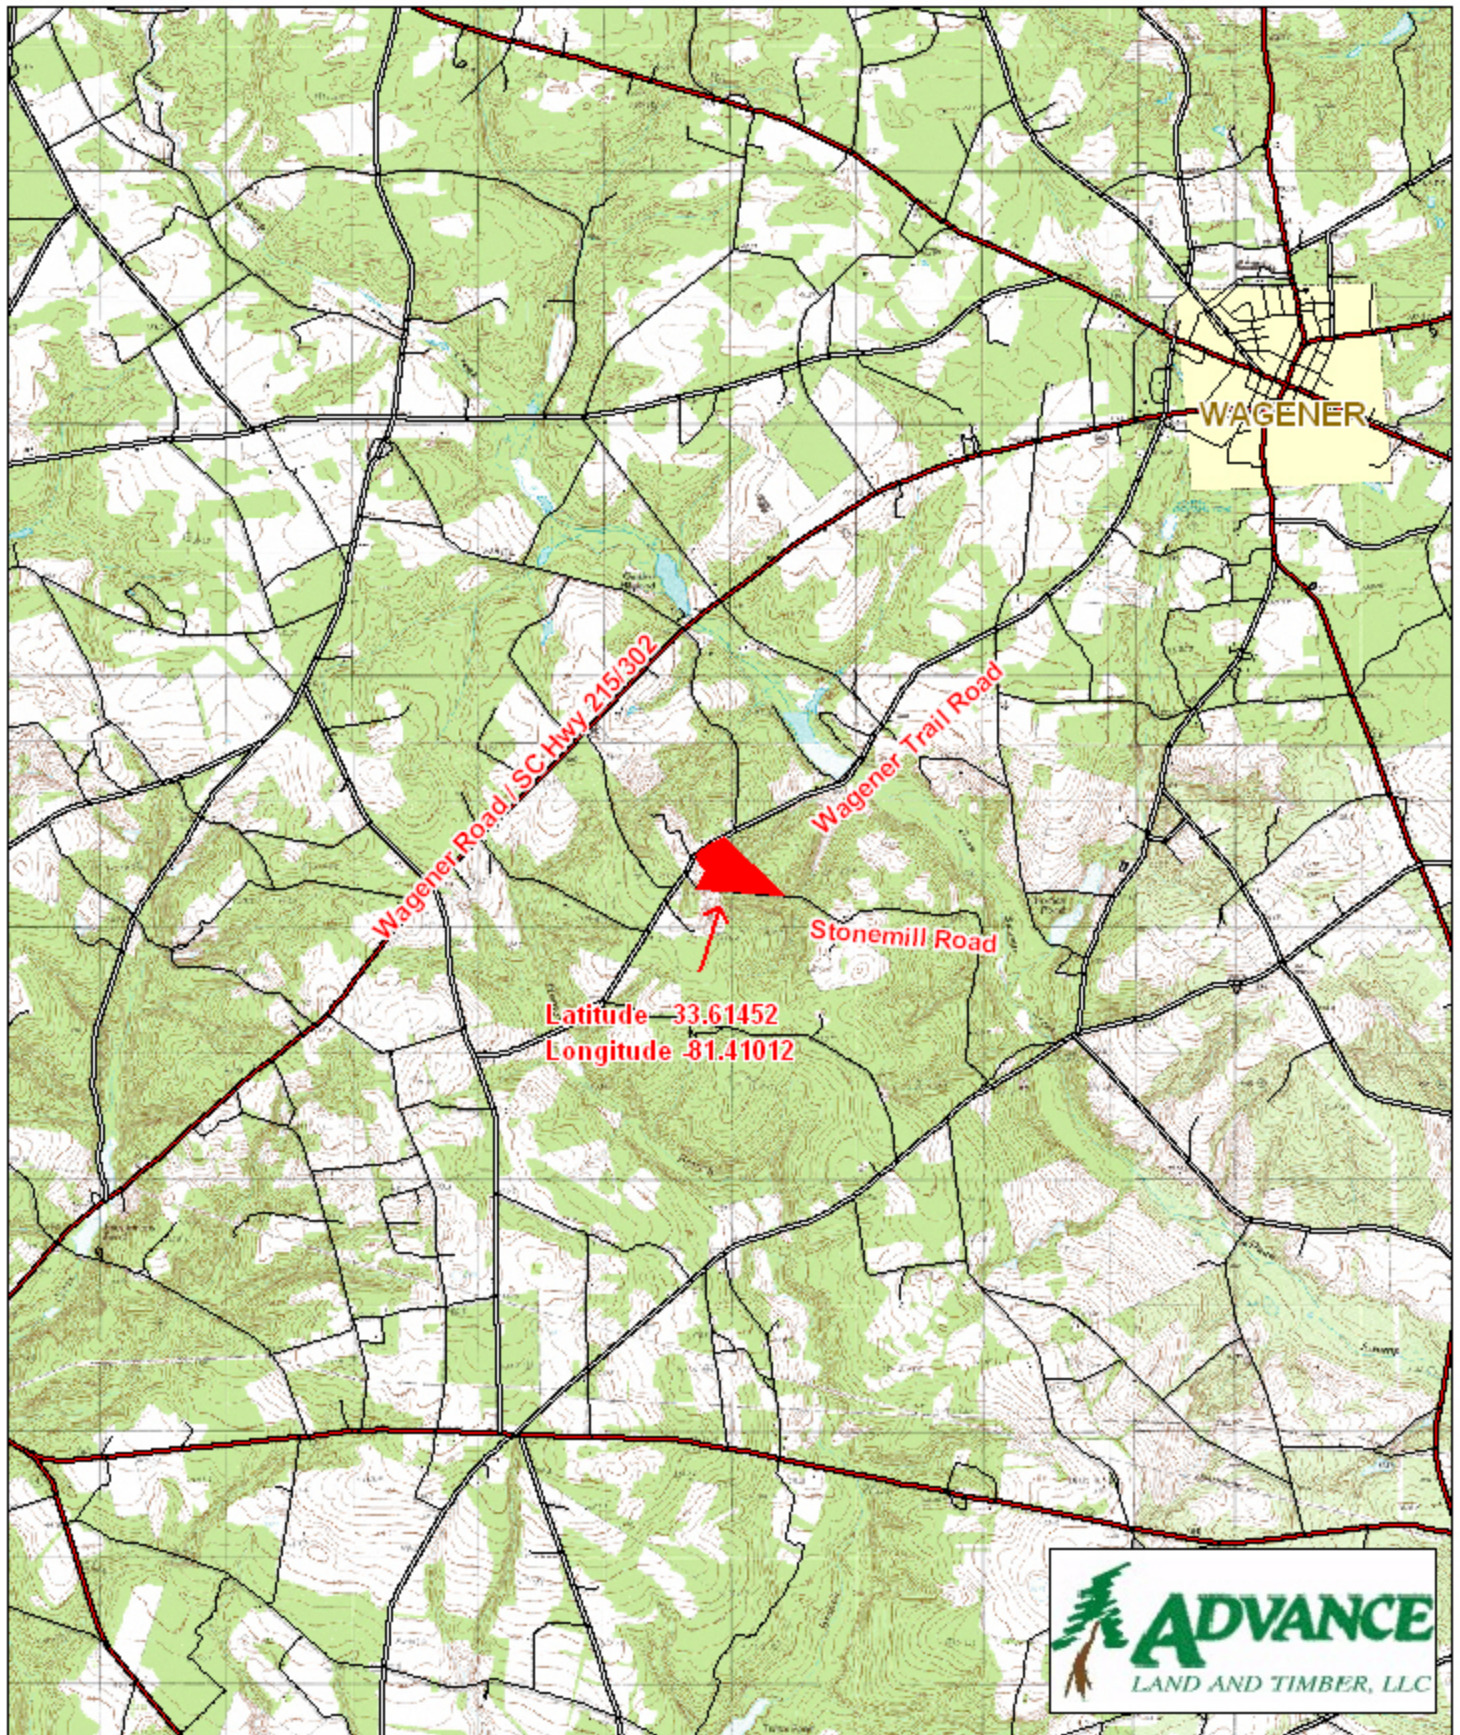

Tract A470 Aiken County, SC

1 inch = 5,000 feet
42 +/- acres

The information provided on this map is believed to be accurate and is based on the best information available at this time, however, this information is in no way guaranteed.