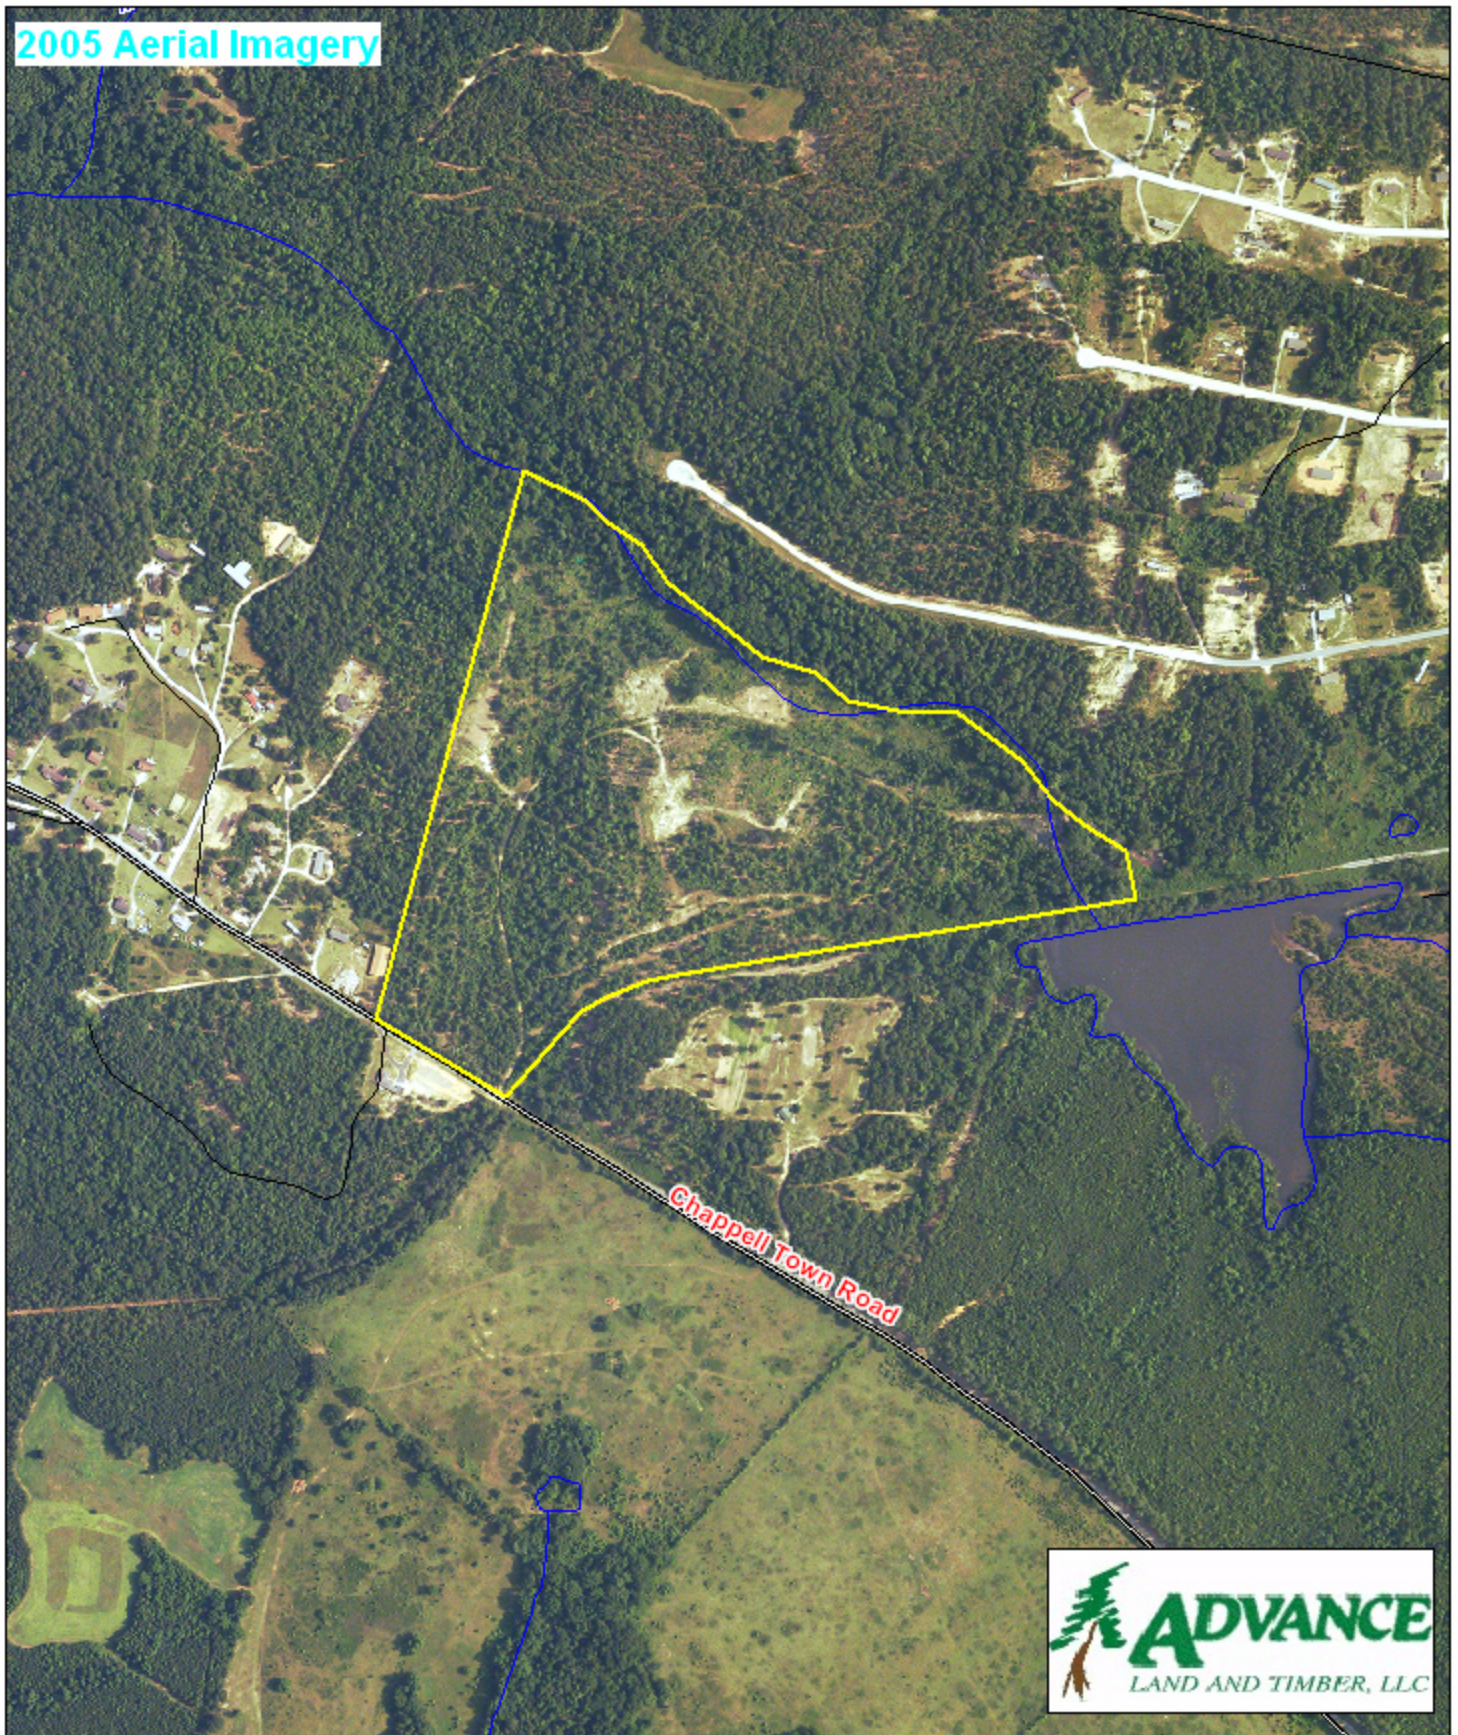

Tract A446 Fairfield County, SC

1 inch = 666 feet
61.5 +/- acres

2005 Aerial Imagery

The information provided on this map is believed to be accurate and is based on the best information available at this time, however, this information is in no way guaranteed.