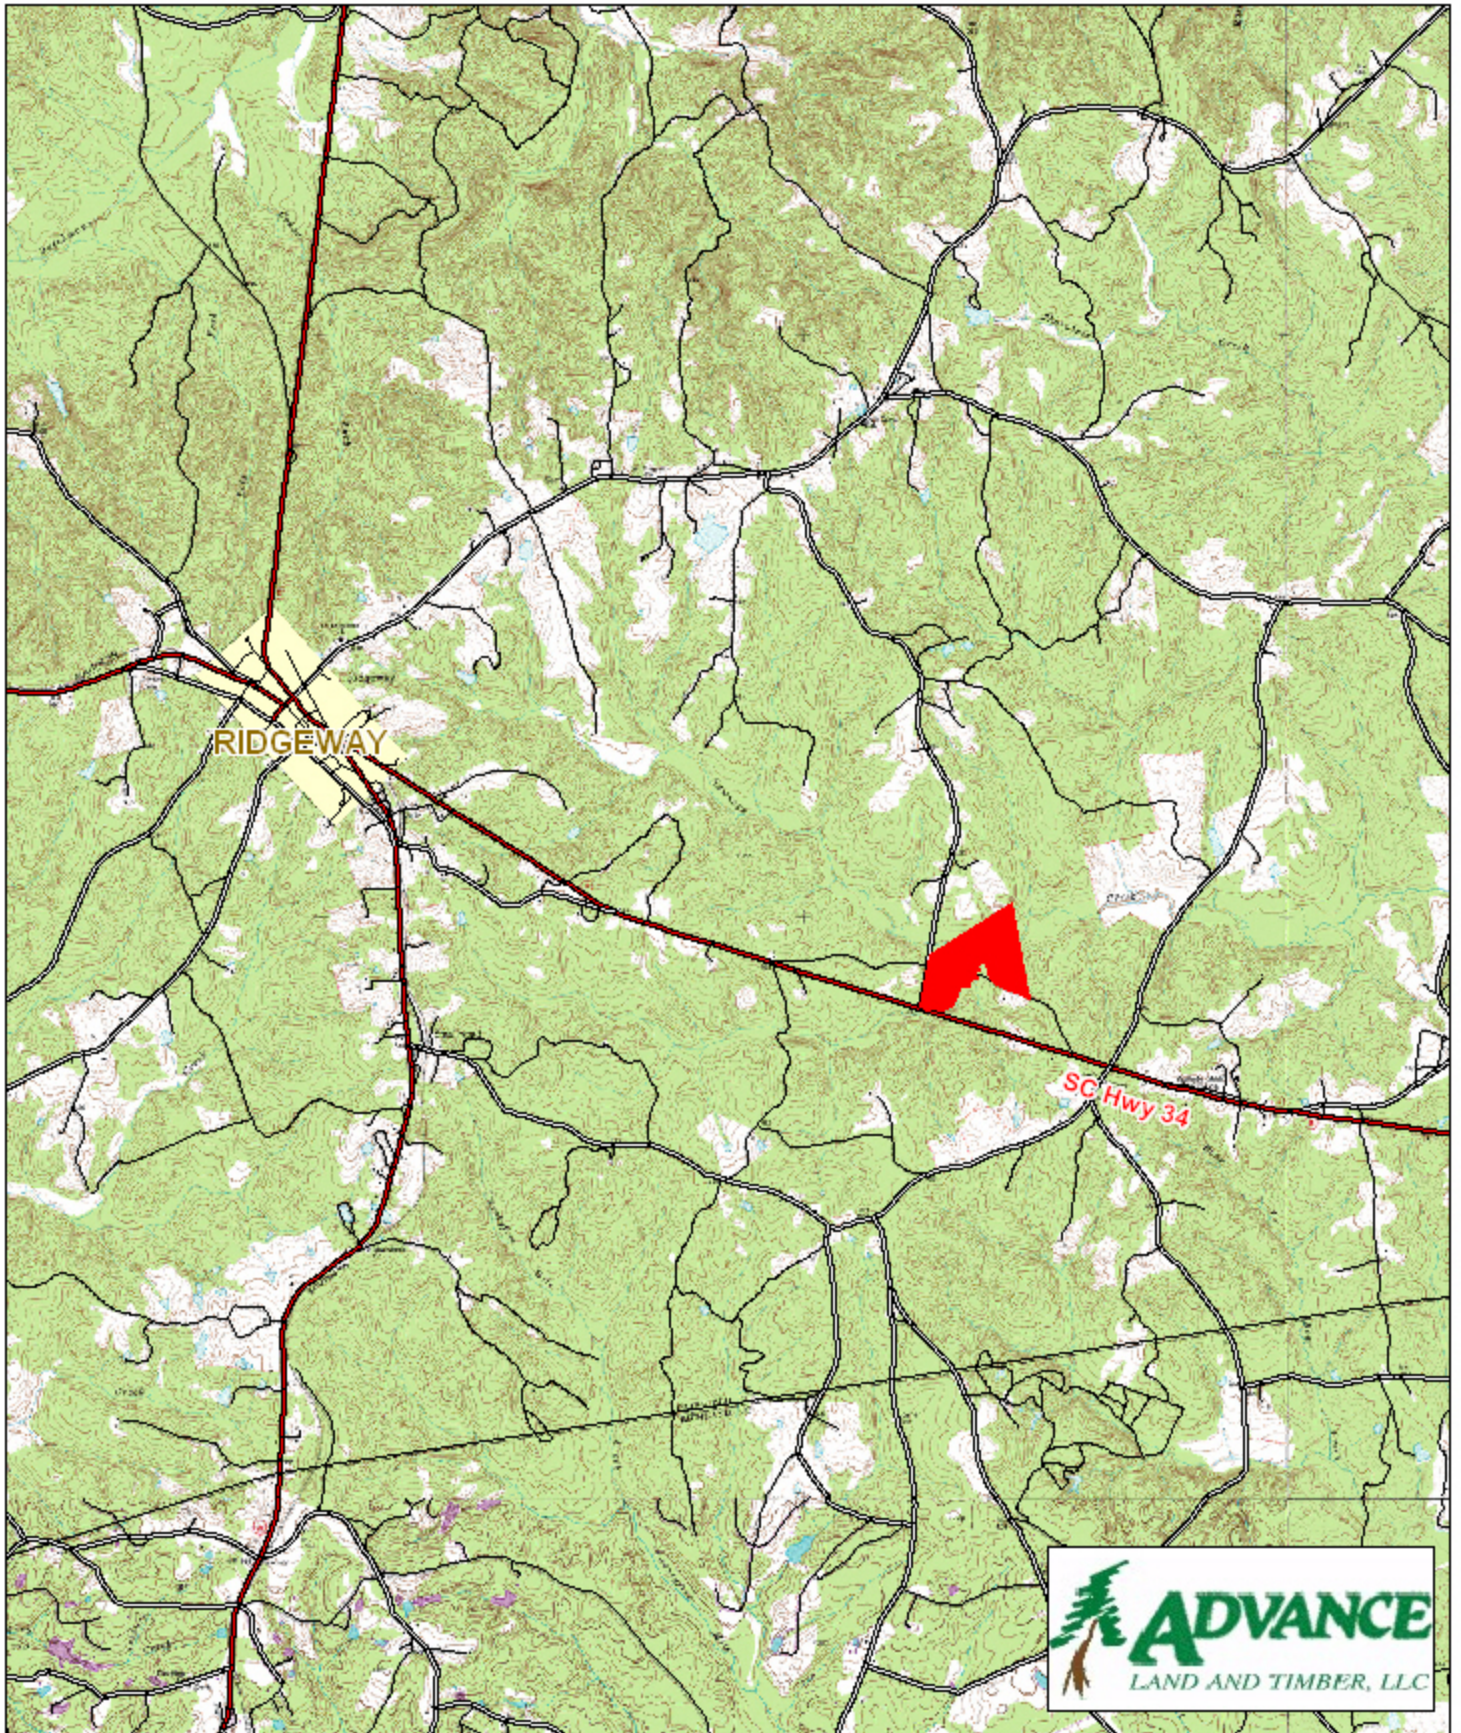

Tract A441 Fairfield County, SC

1 inch = 5,000 feet
92 +/- acres

The information provided on this map is believed to be accurate and is based on the best information available at this time, however, this information is in no way guaranteed.