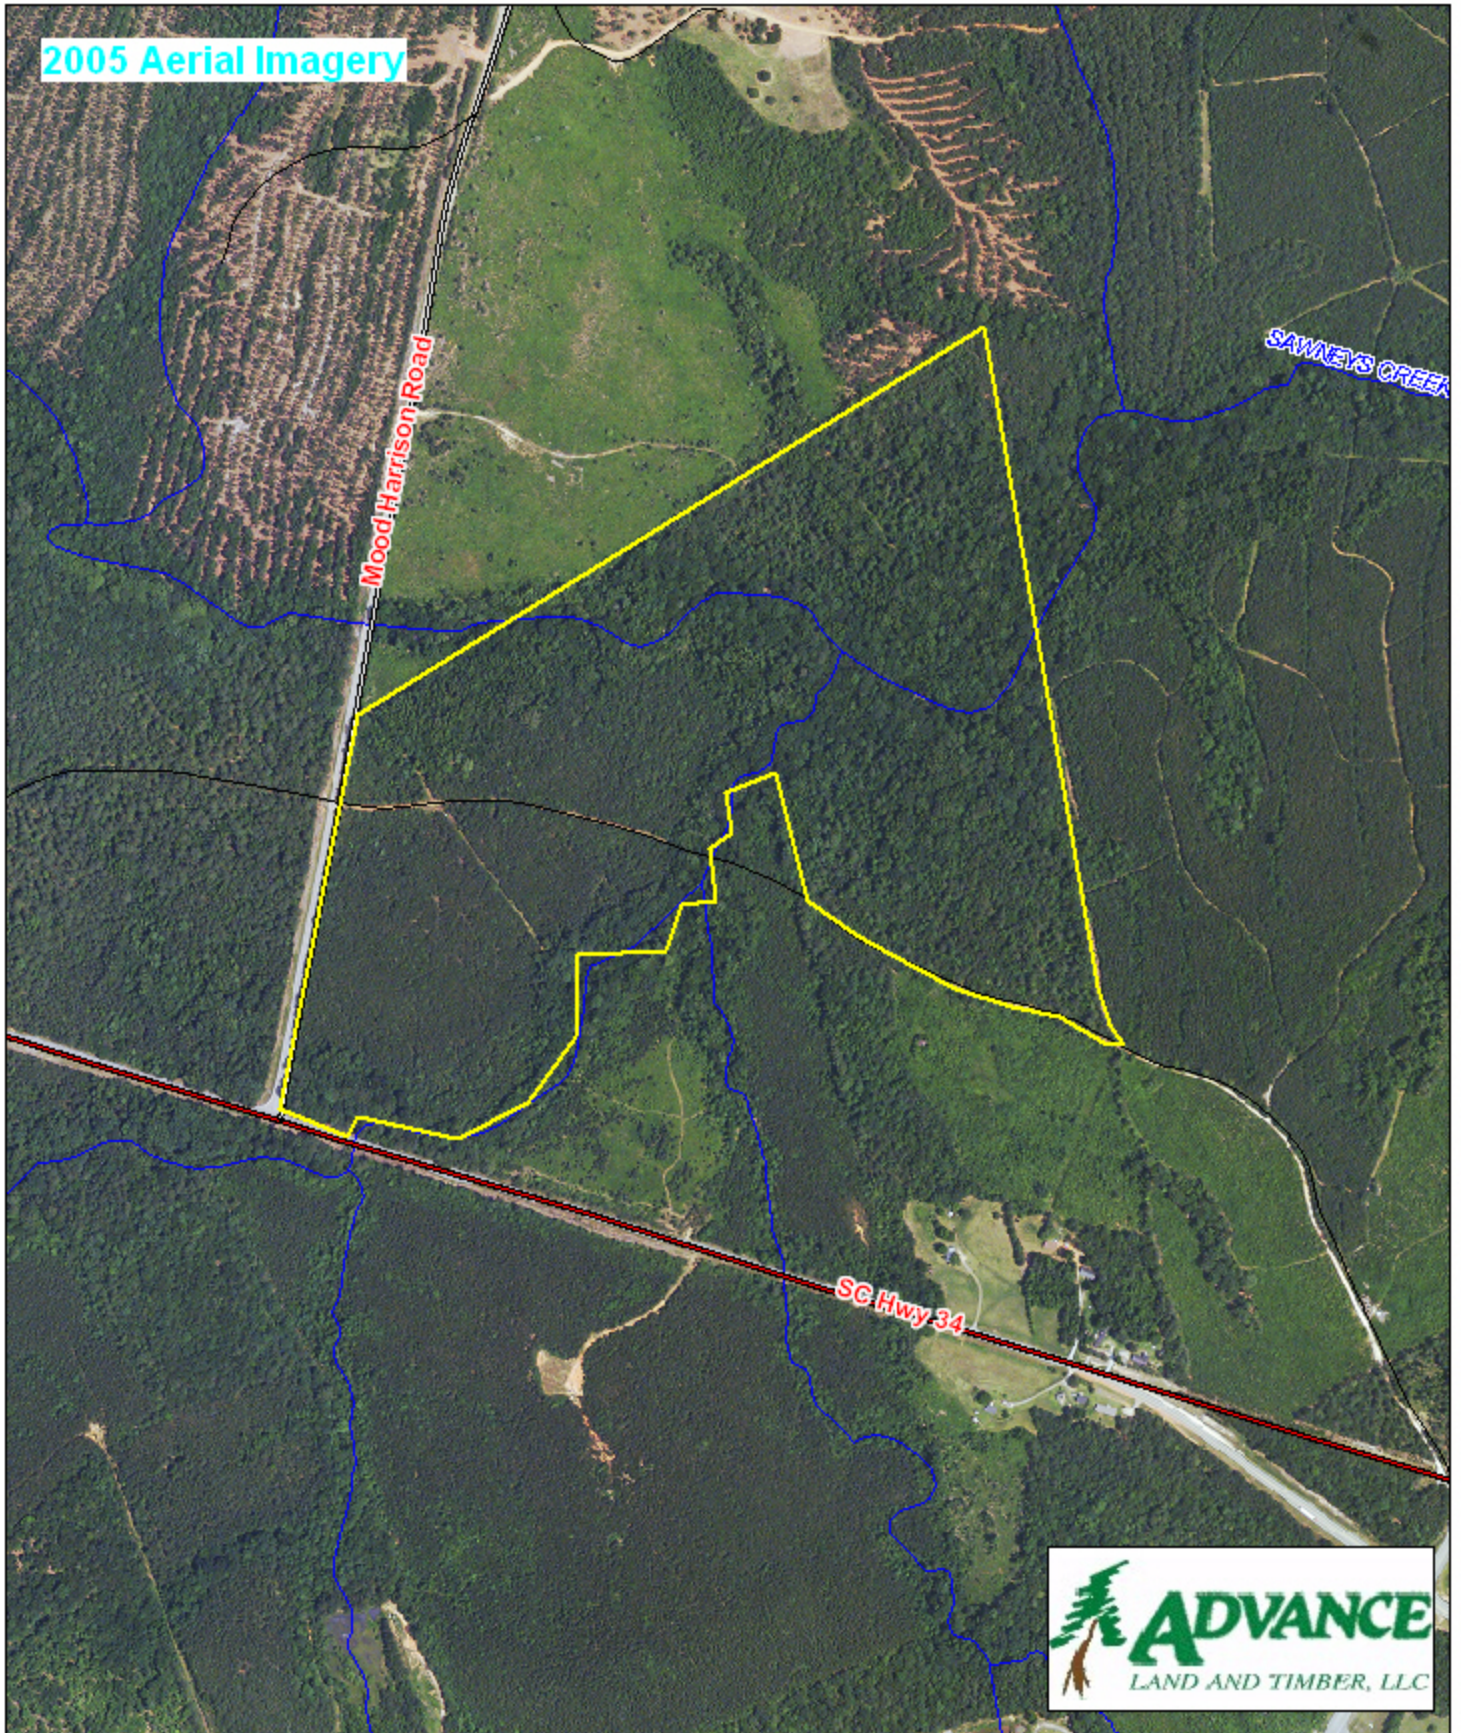

Tract A441 Fairfield County, SC

1 inch = 660 feet
92 +/- acres

2005 Aerial Imagery

The information provided on this map is believed to be accurate and is based on the best information available at this time, however, this information is in no way guaranteed.