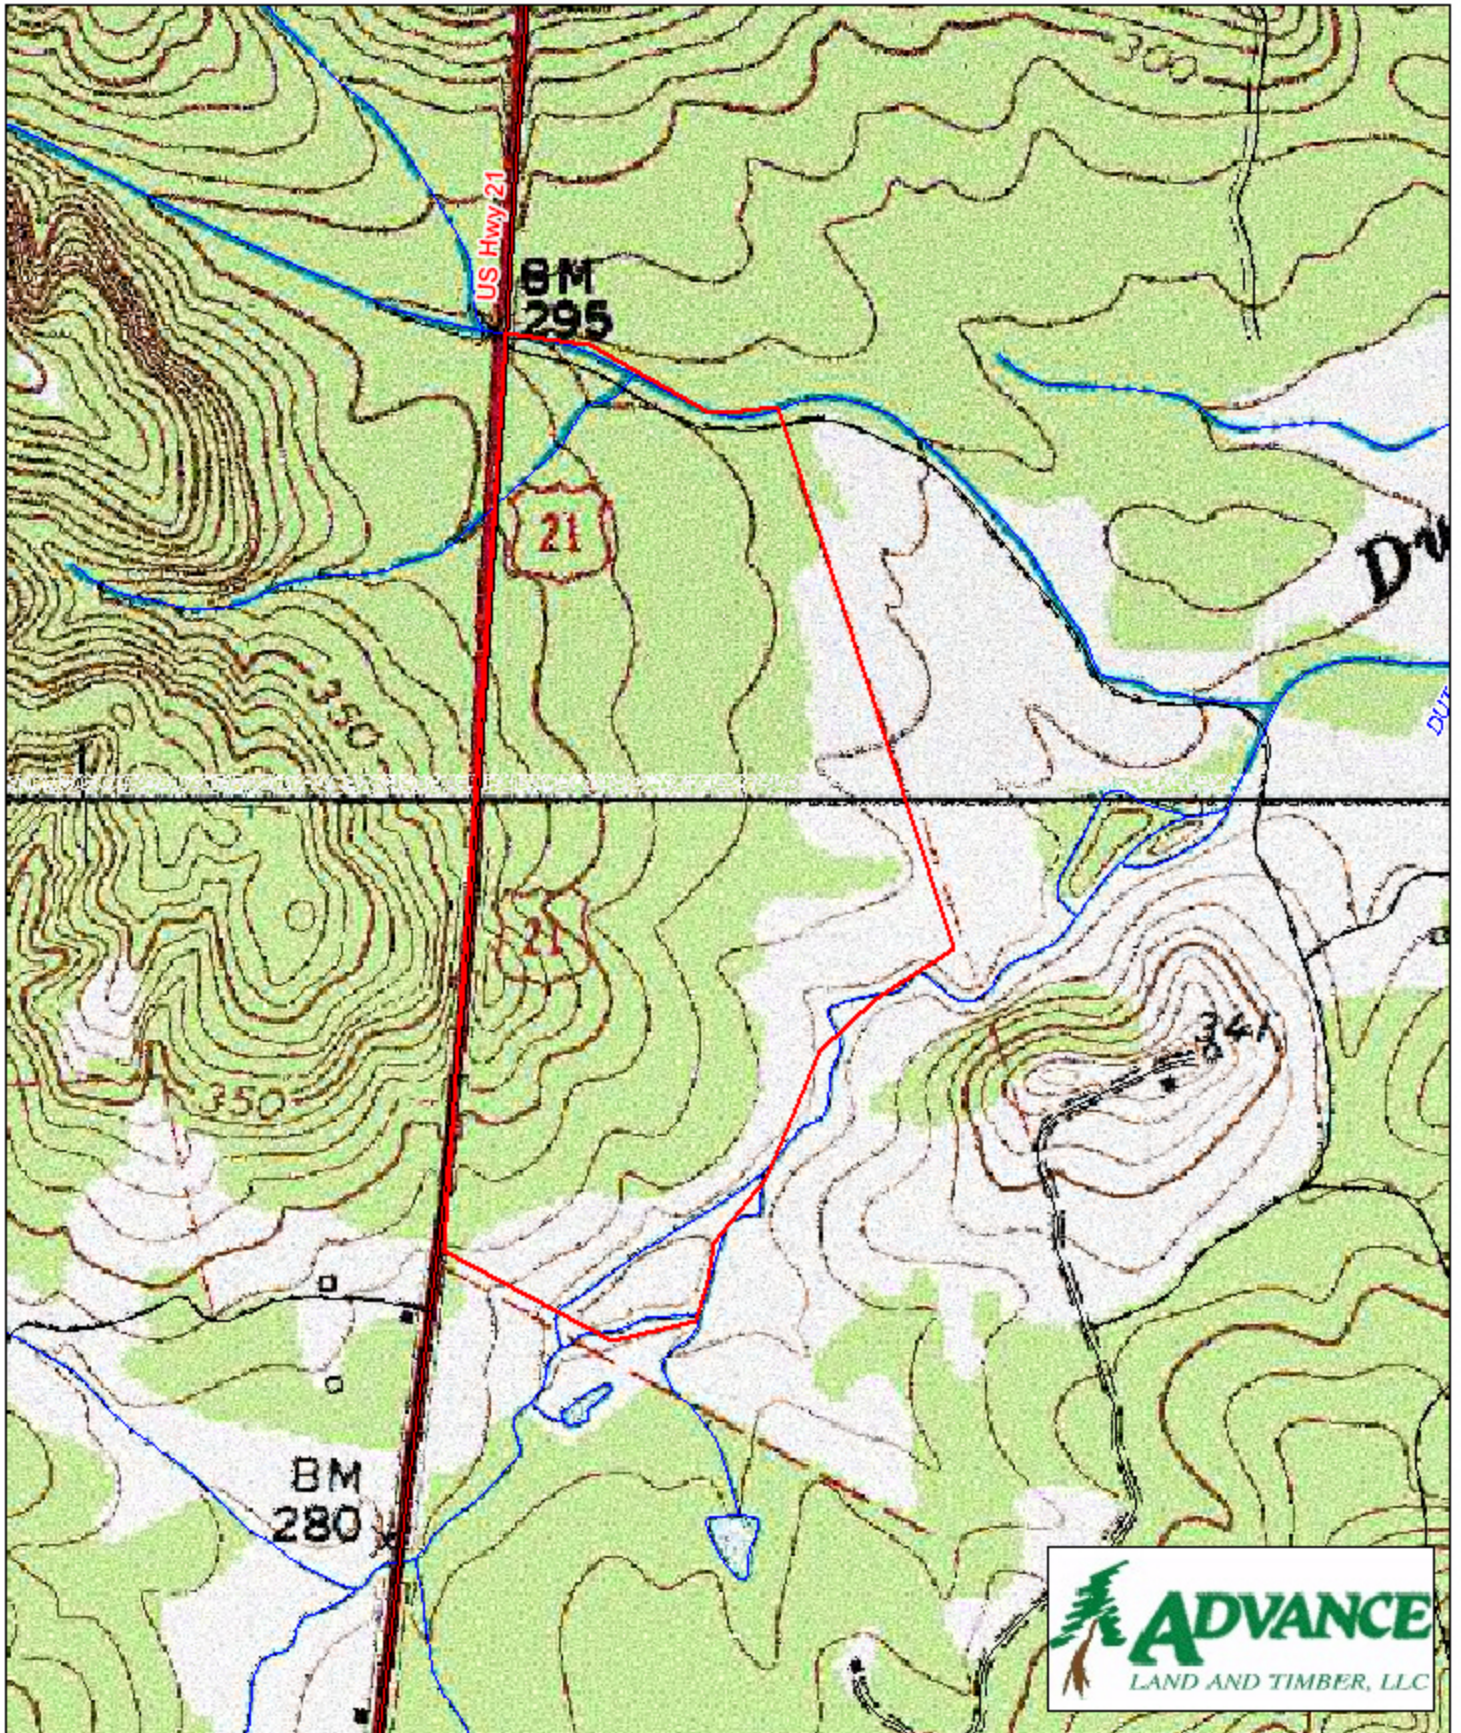

# Tract A437 Fairfield County, SC

1 inch = 660 feet  
93 +/- acres

The information provided on this map is believed to be accurate and is based on the best information available at this time, however, this information is in no way guaranteed.