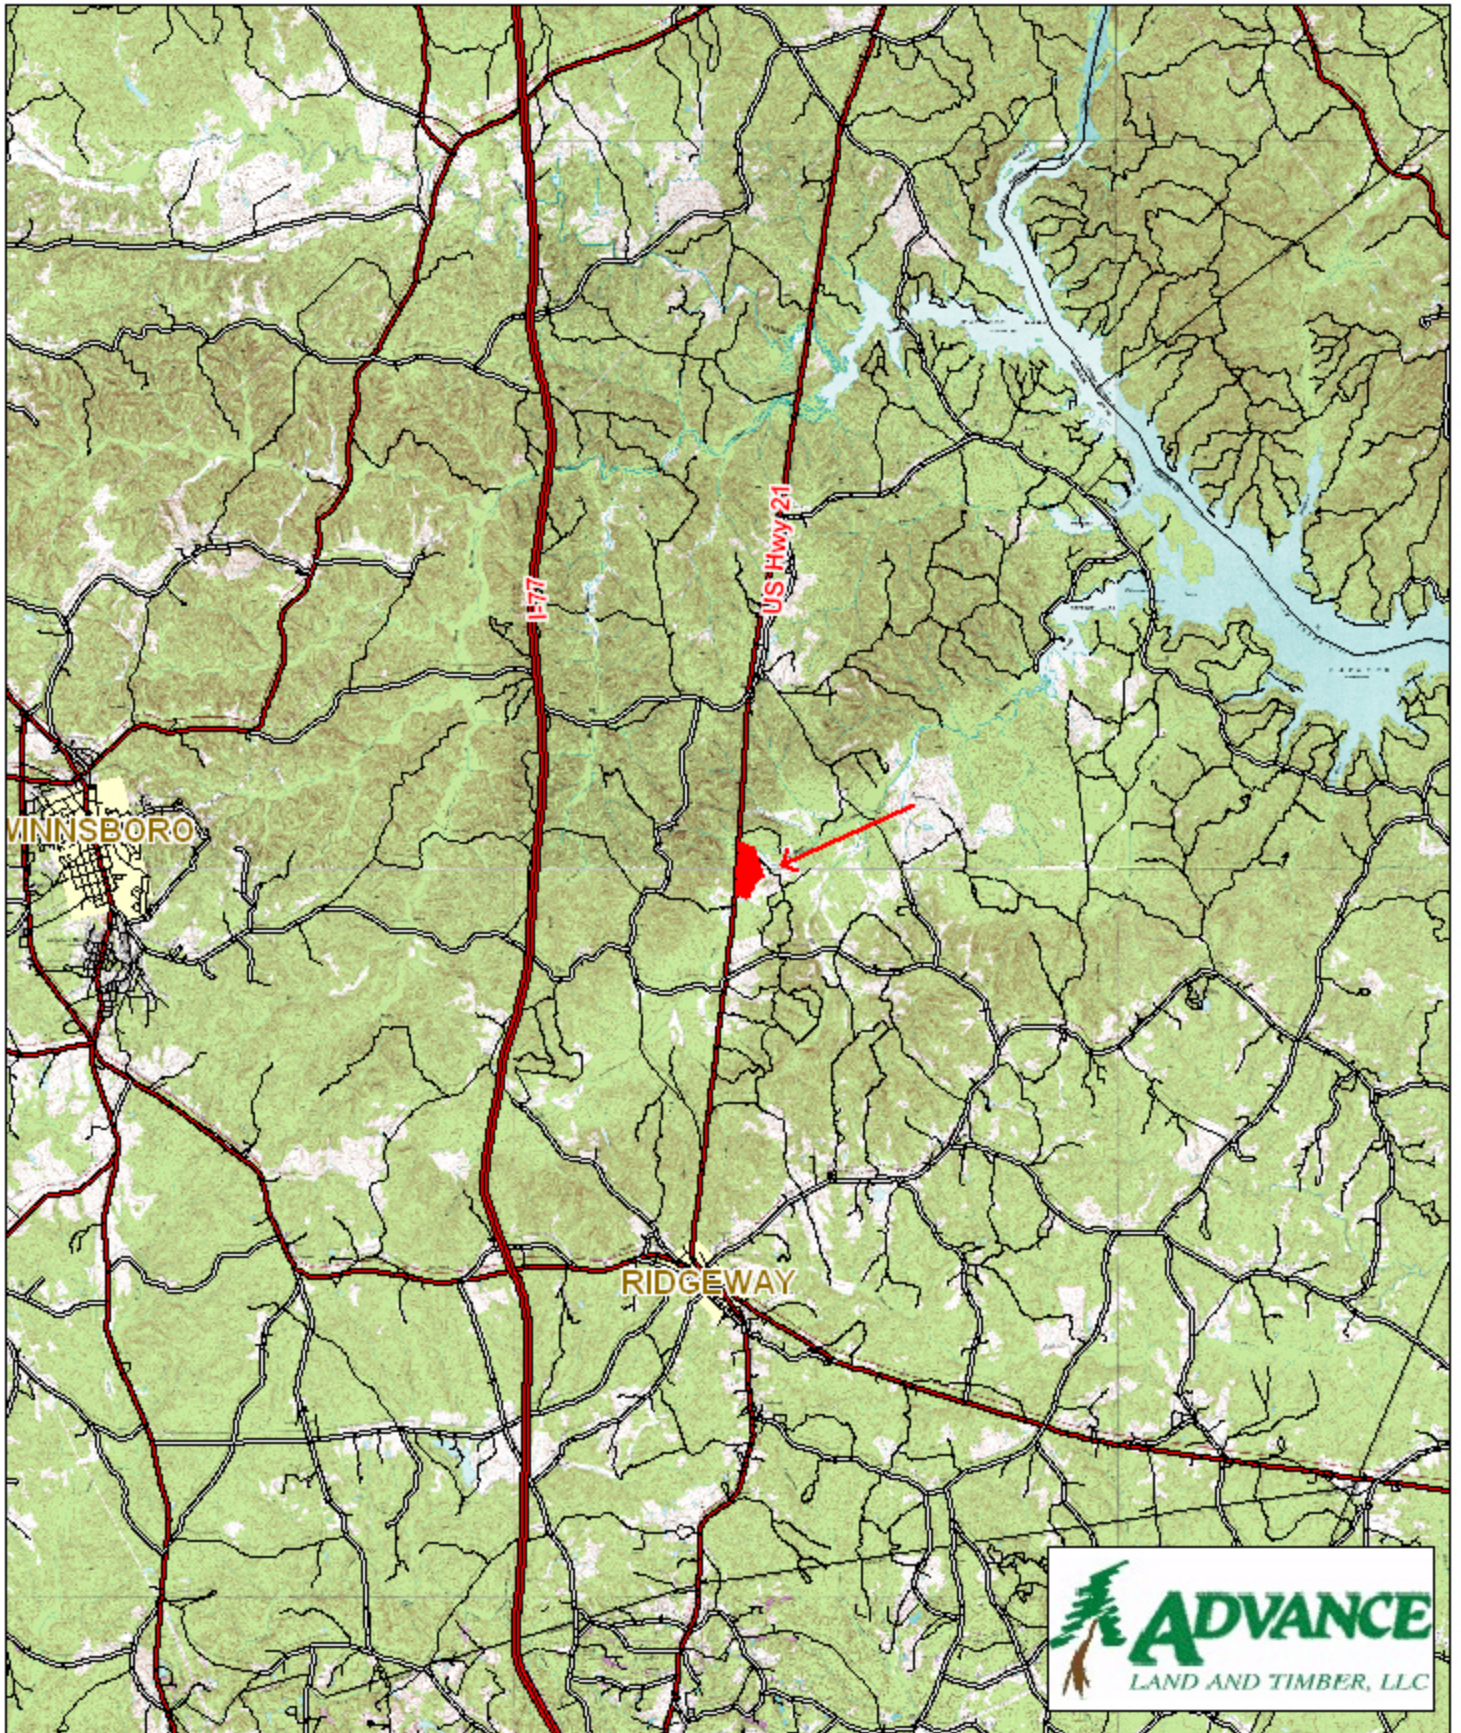

Tract A437 Fairfield County, SC

1 inch = 12,000 feet
93 +/- acres

The information provided on this map is believed to be accurate and is based on the best information available at this time, however, this information is in no way guaranteed.