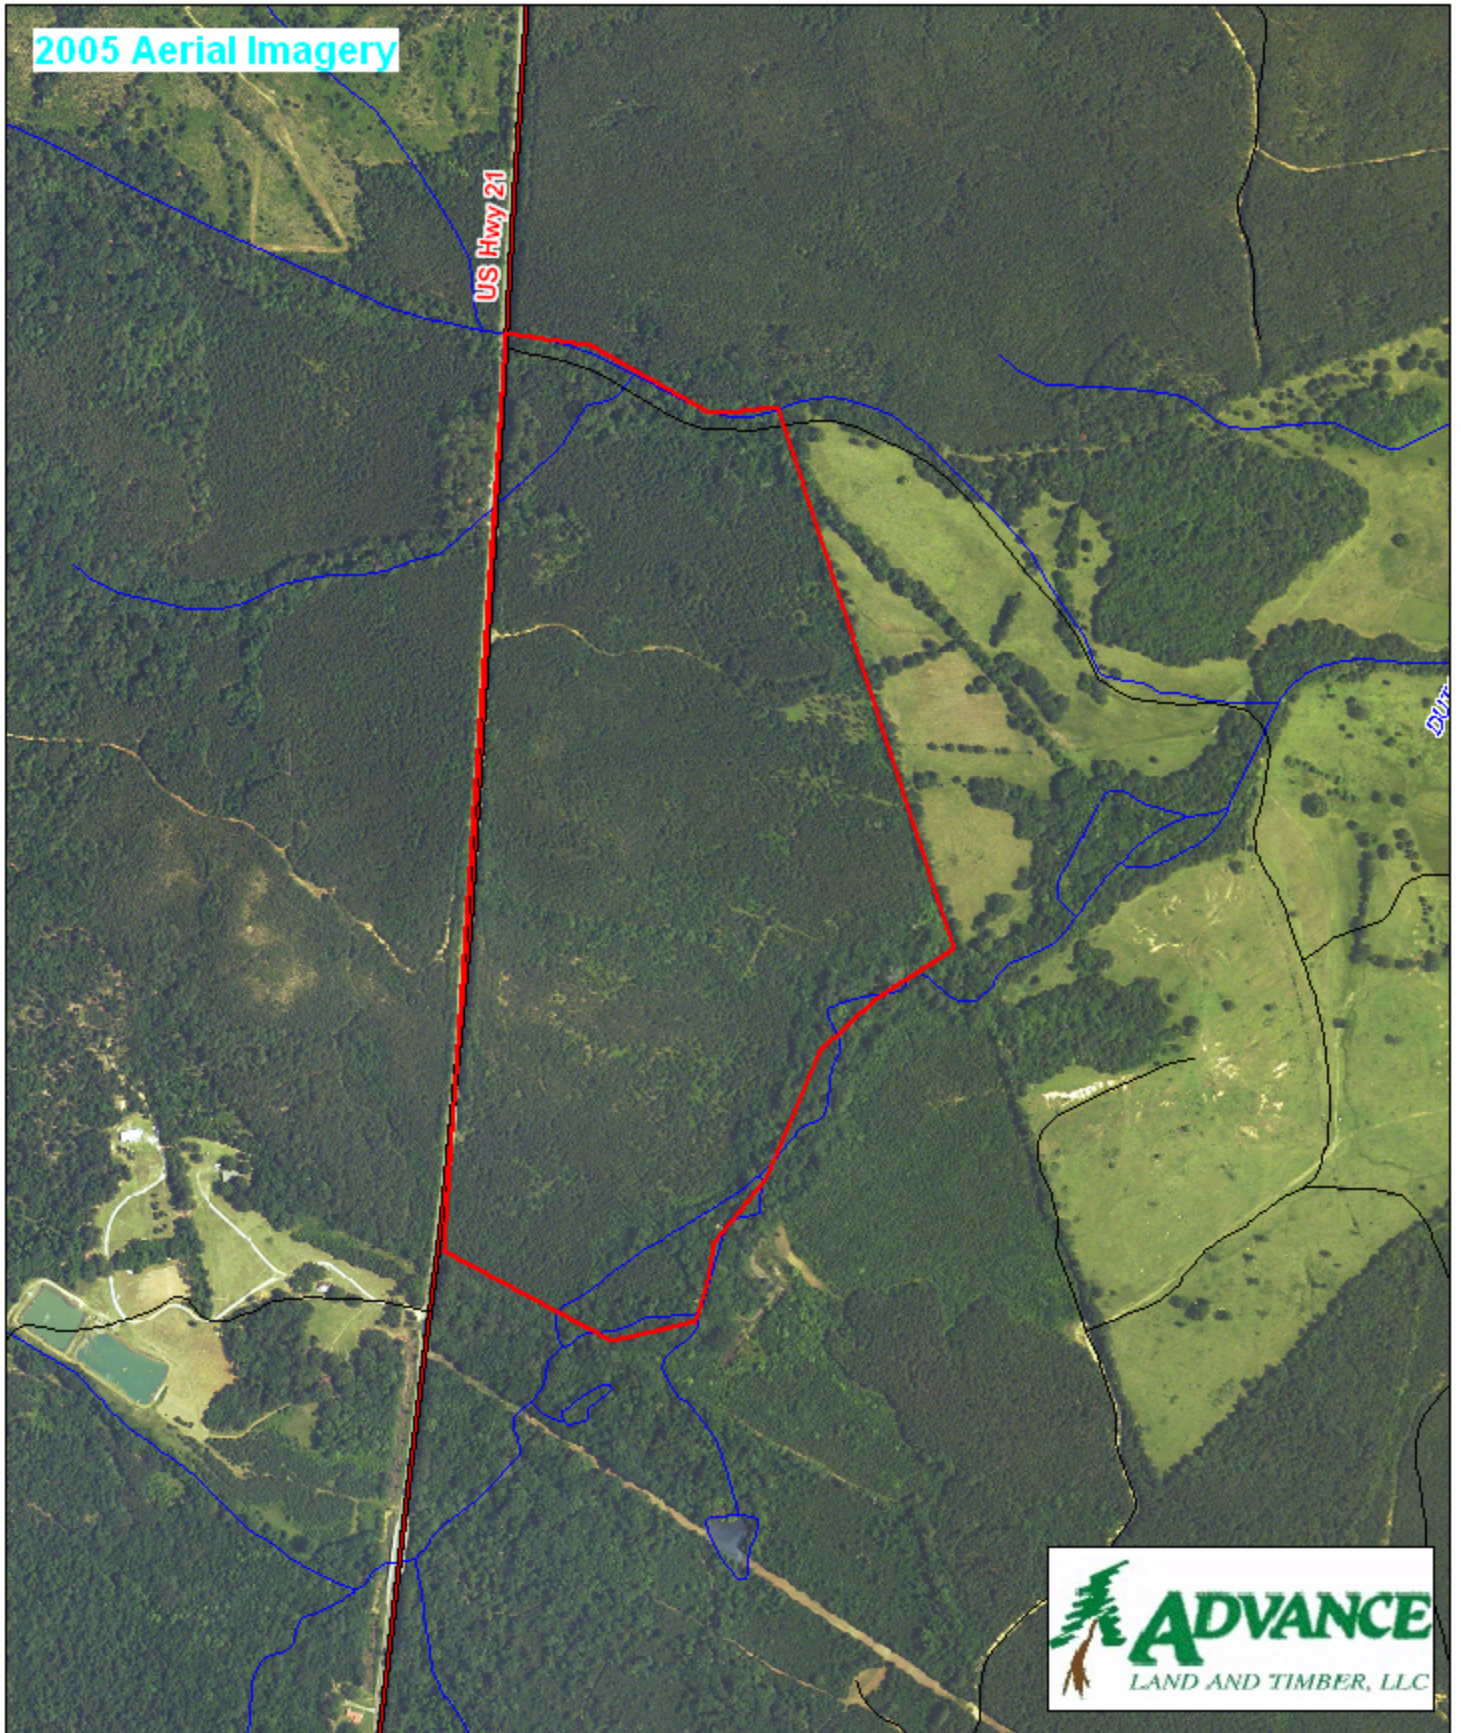

Tract A437 Fairfield County, SC

1 inch = 660 feet
93 +/- acres

2005 Aerial Imagery

The information provided on this map is believed to be accurate and is based on the best information available at this time, however, this information is in no way guaranteed.