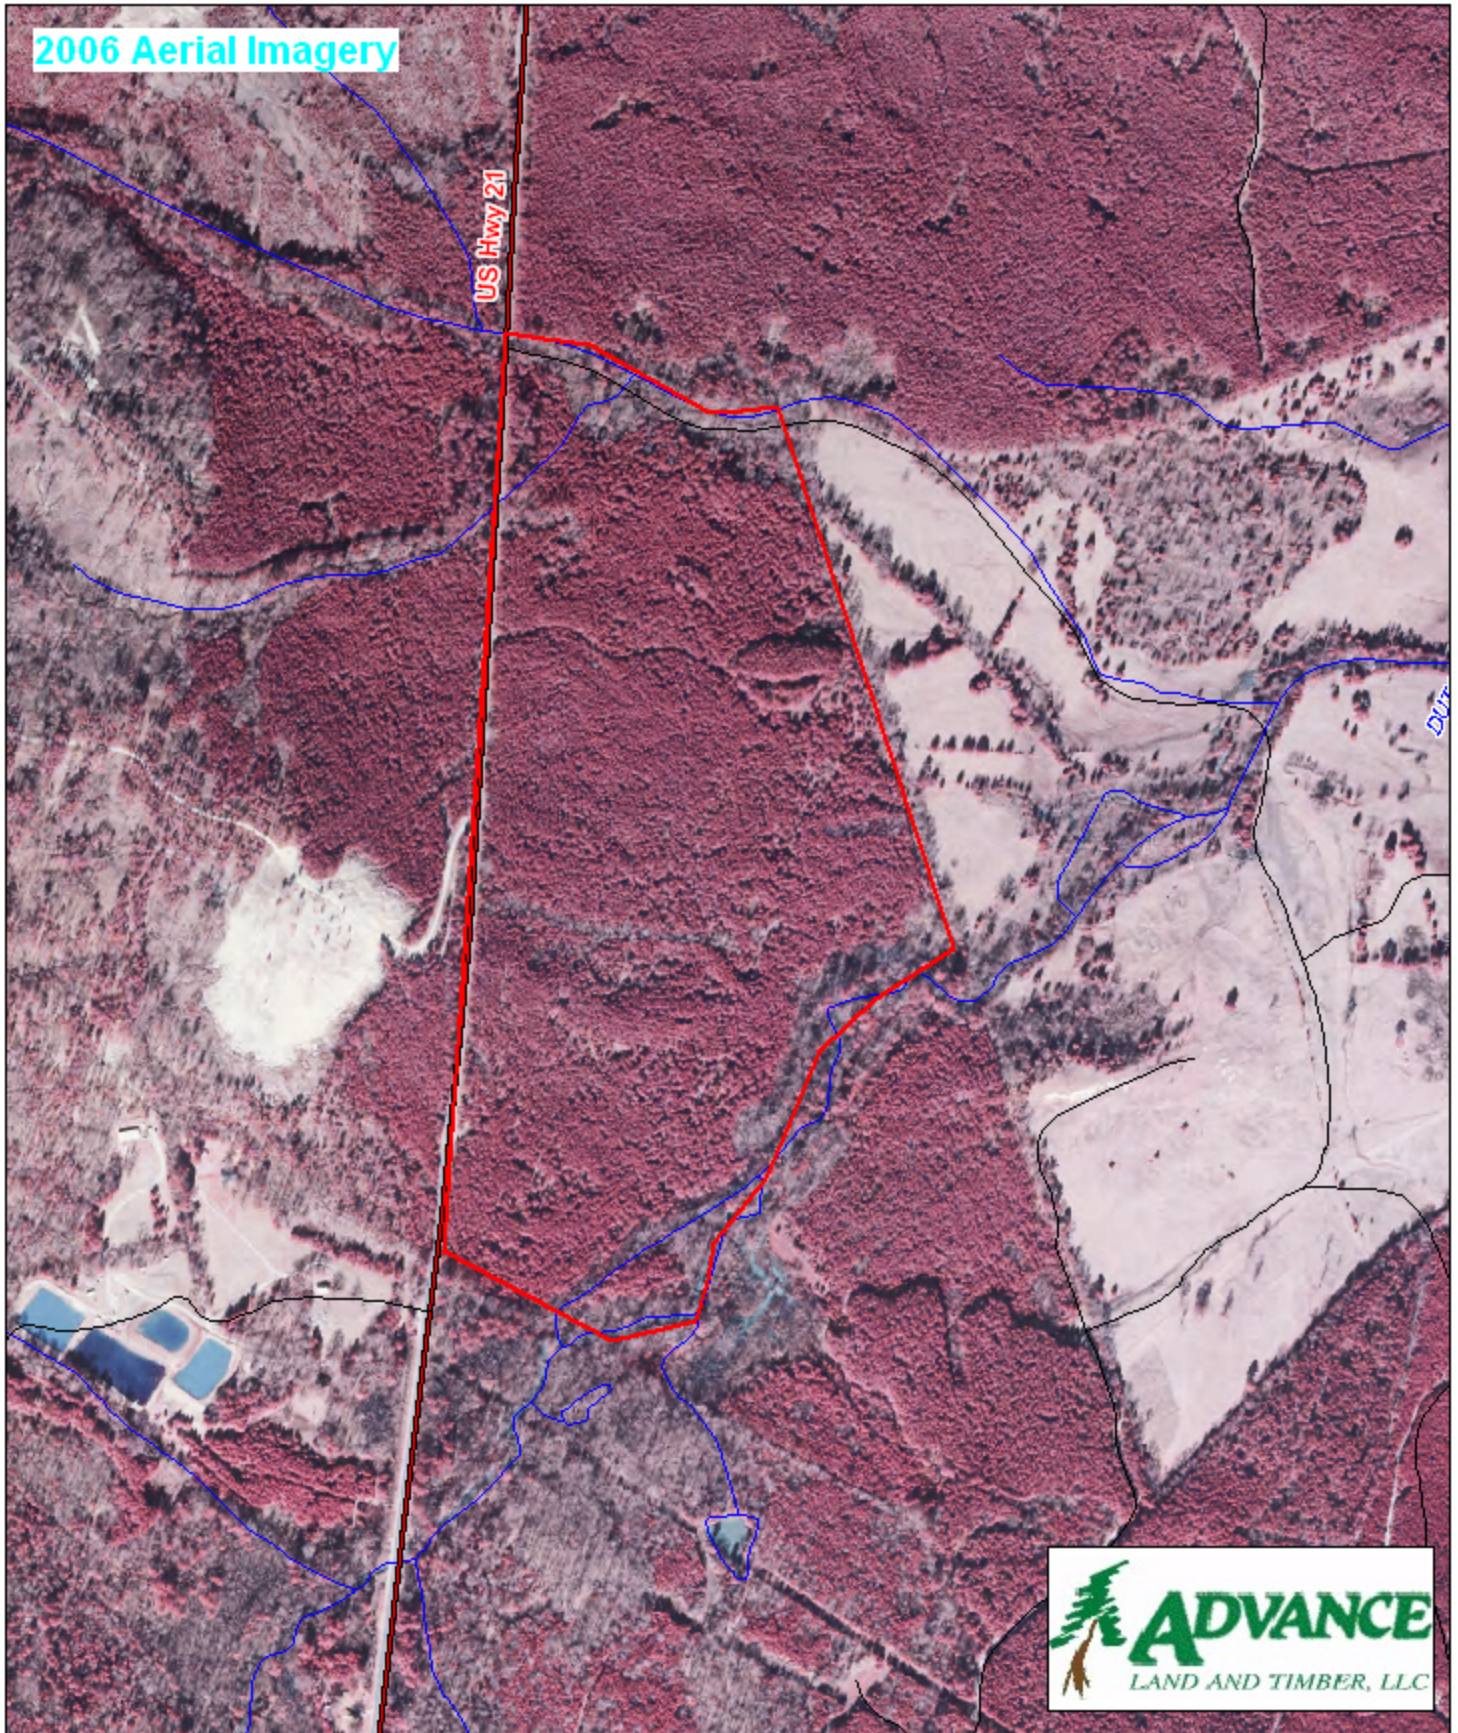

Tract A437 Fairfield County, SC

1 inch = 660 feet
93 +/- acres

2006 Aerial Imagery

The information provided on this map is believed to be accurate and is based on the best information available at this time, however, this information is in no way guaranteed.