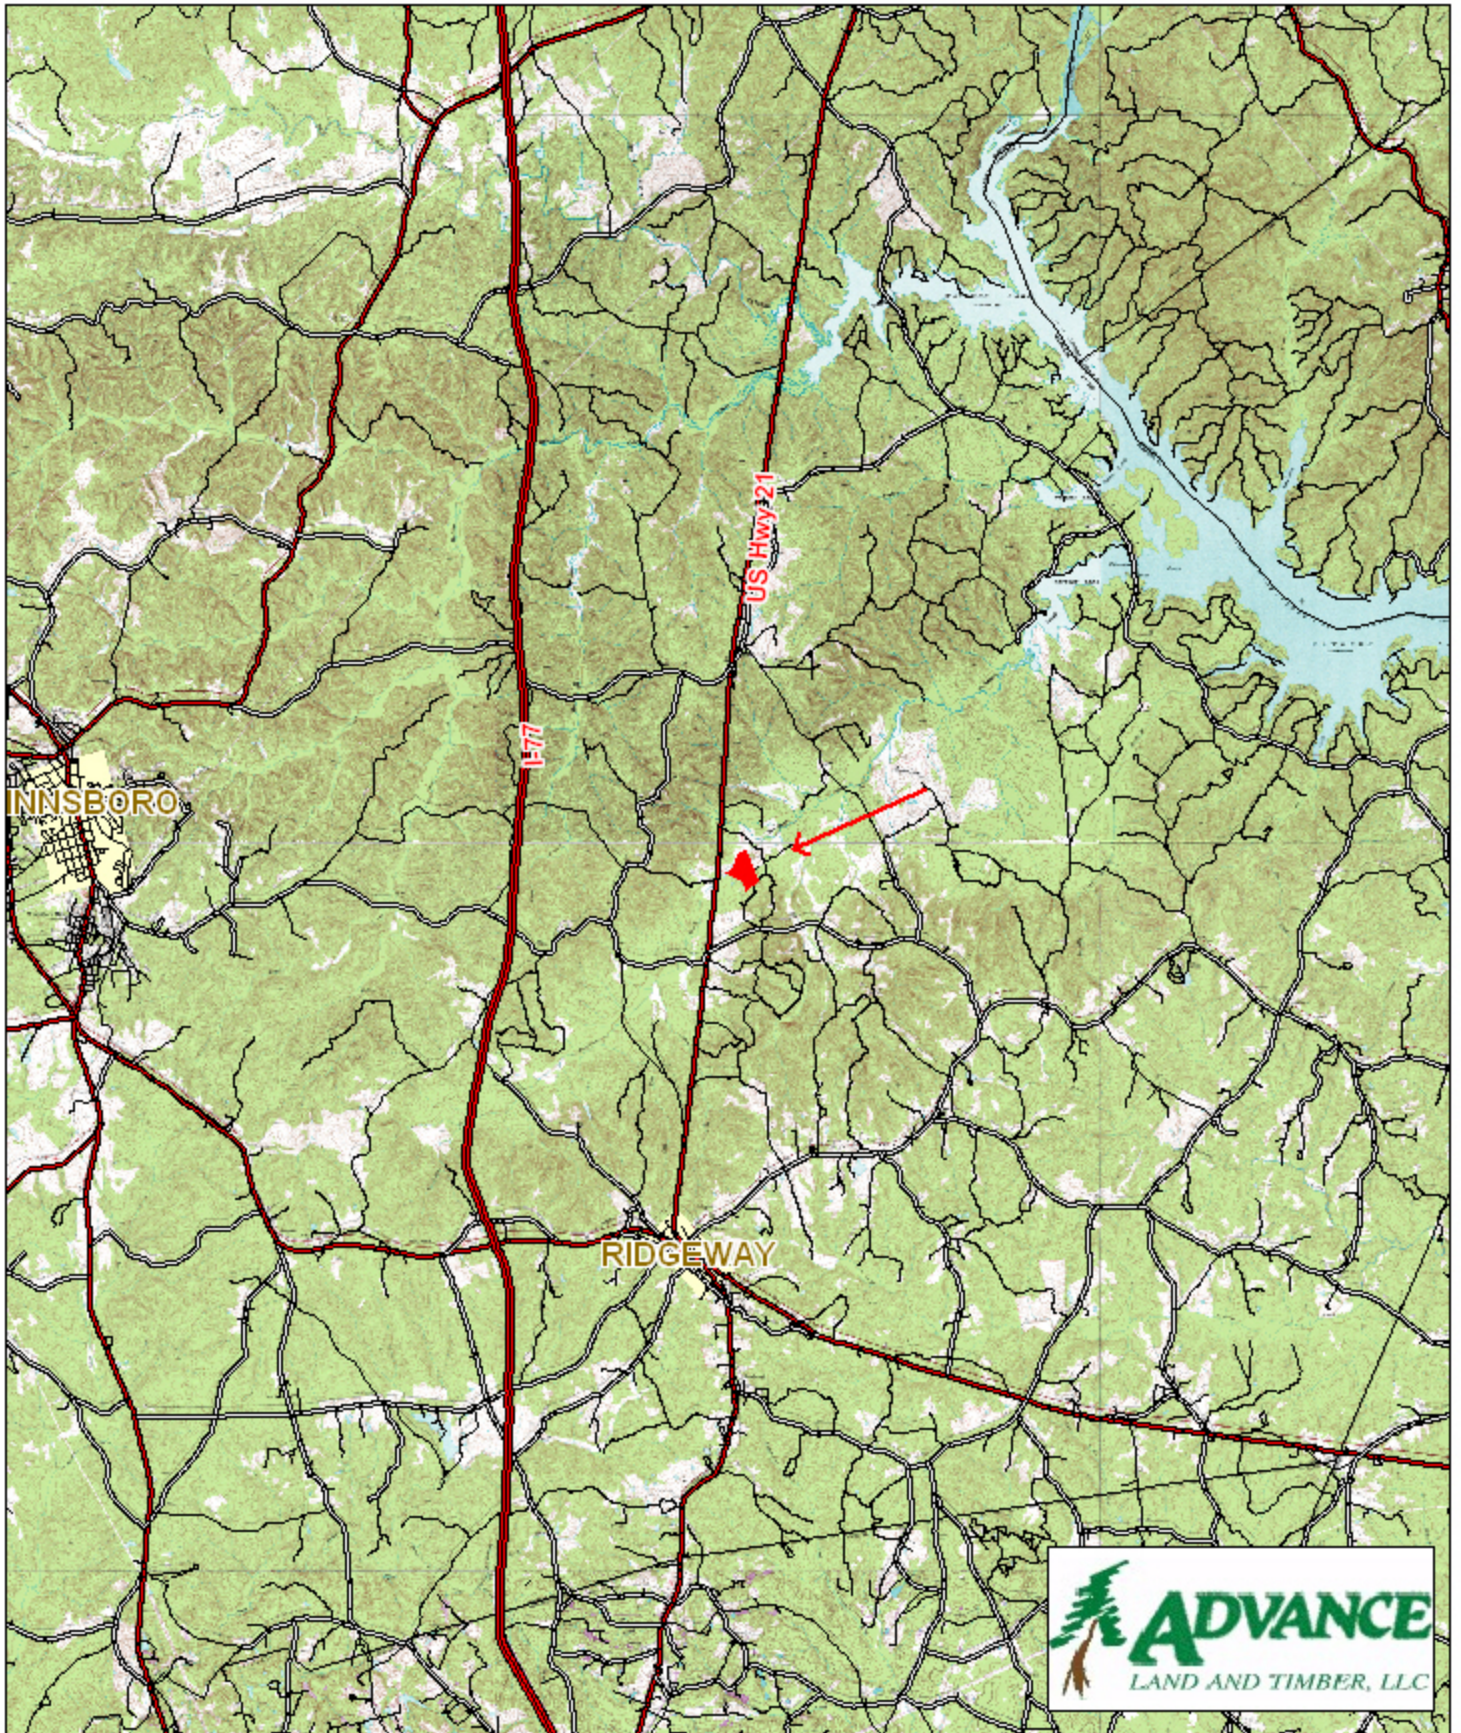

# Tract A436 Fairfield County, SC

1 inch = 12,000 feet  
50 +/- acres

The information provided on this map is believed to be accurate and is based on the best information available at this time, however, this information is in no way guaranteed.