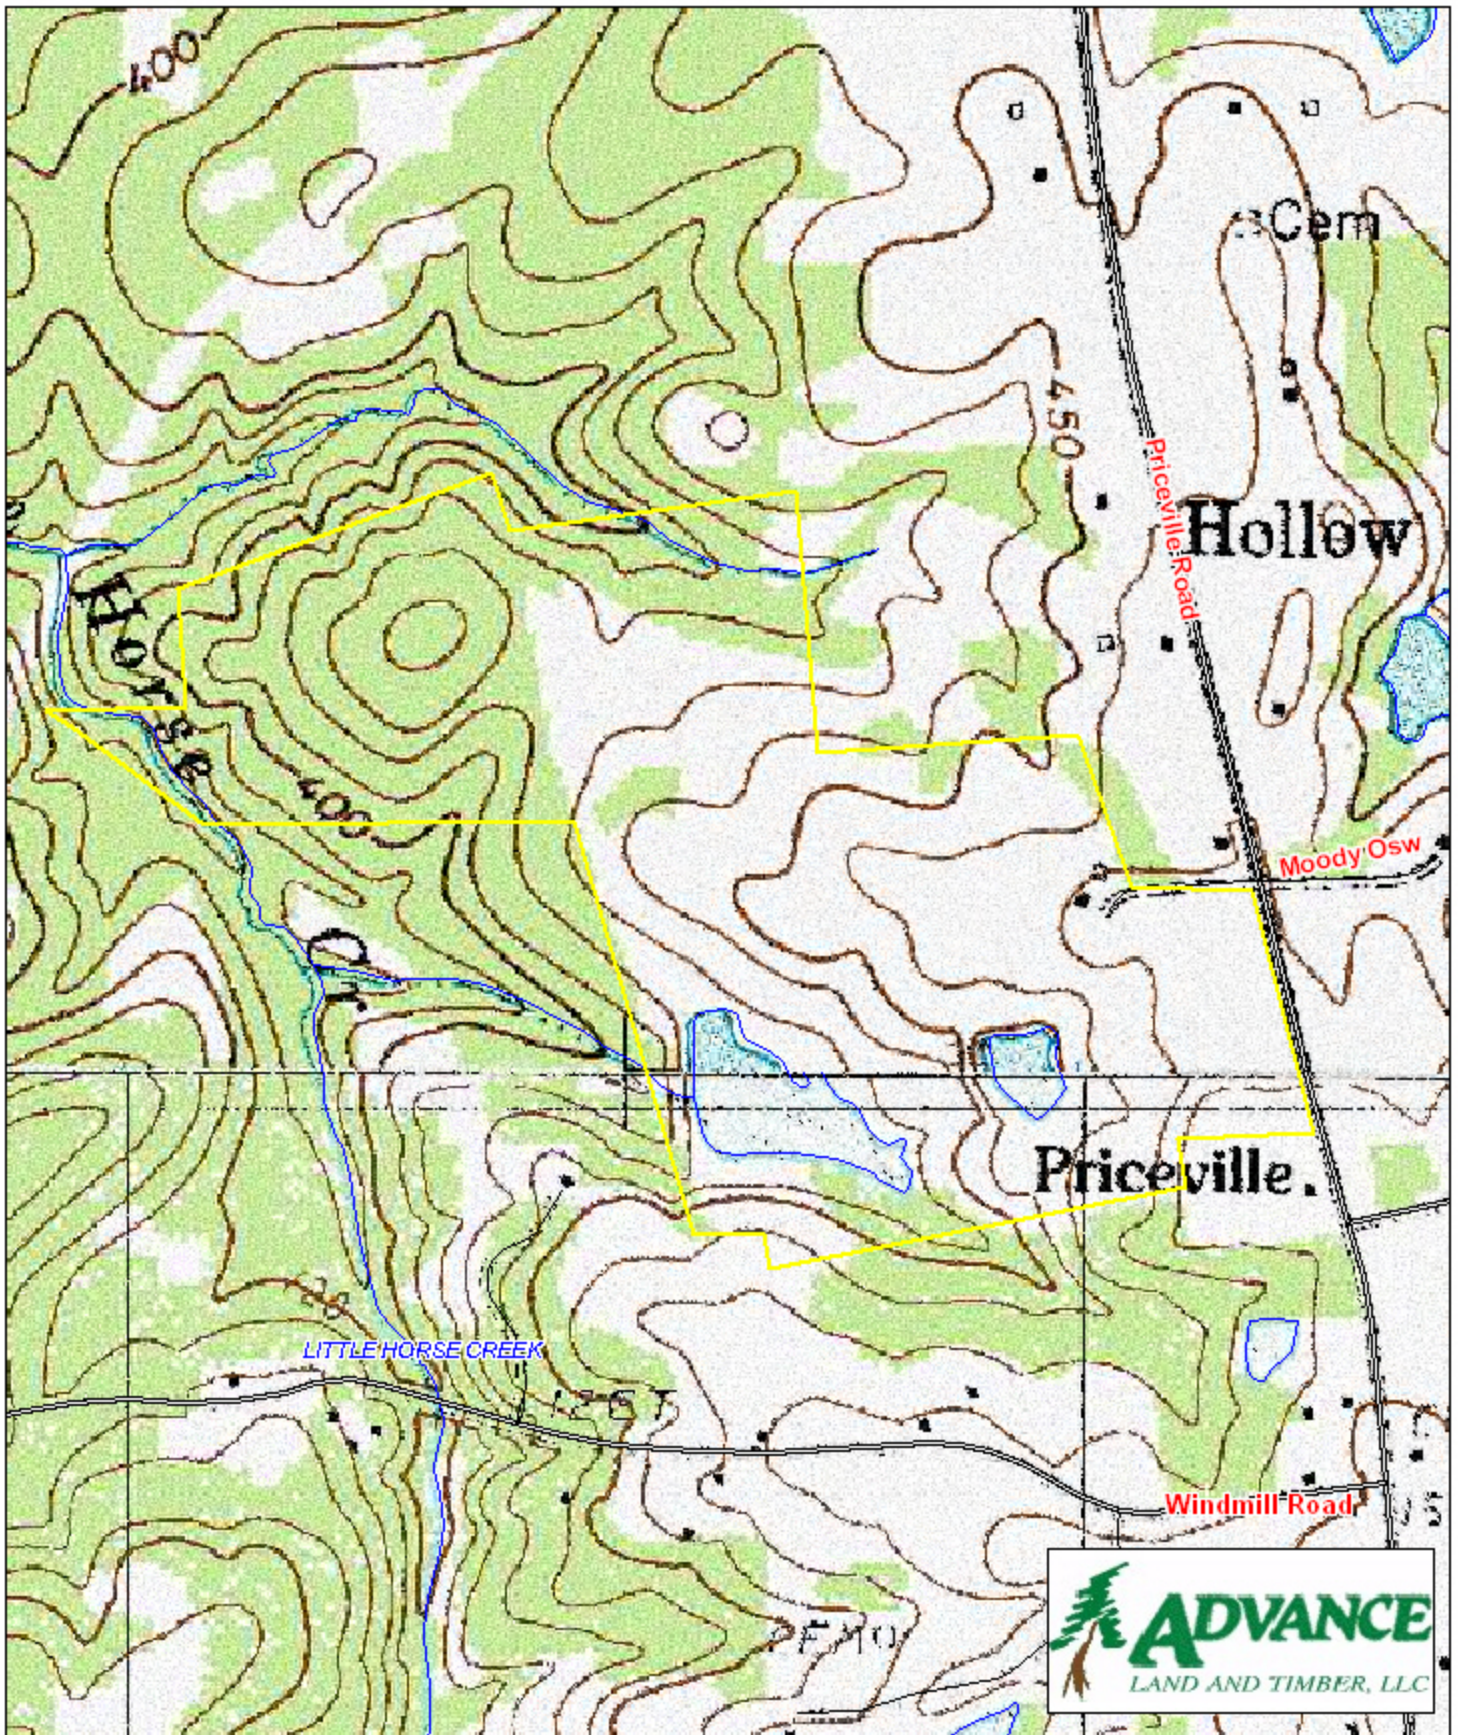

# Corley Estate Lexington County, SC

1 inch = 660 feet  
125.98 +/- acres

The information provided on this map is believed to be accurate and is based on the best information available at this time, however, this information is in no way guaranteed.