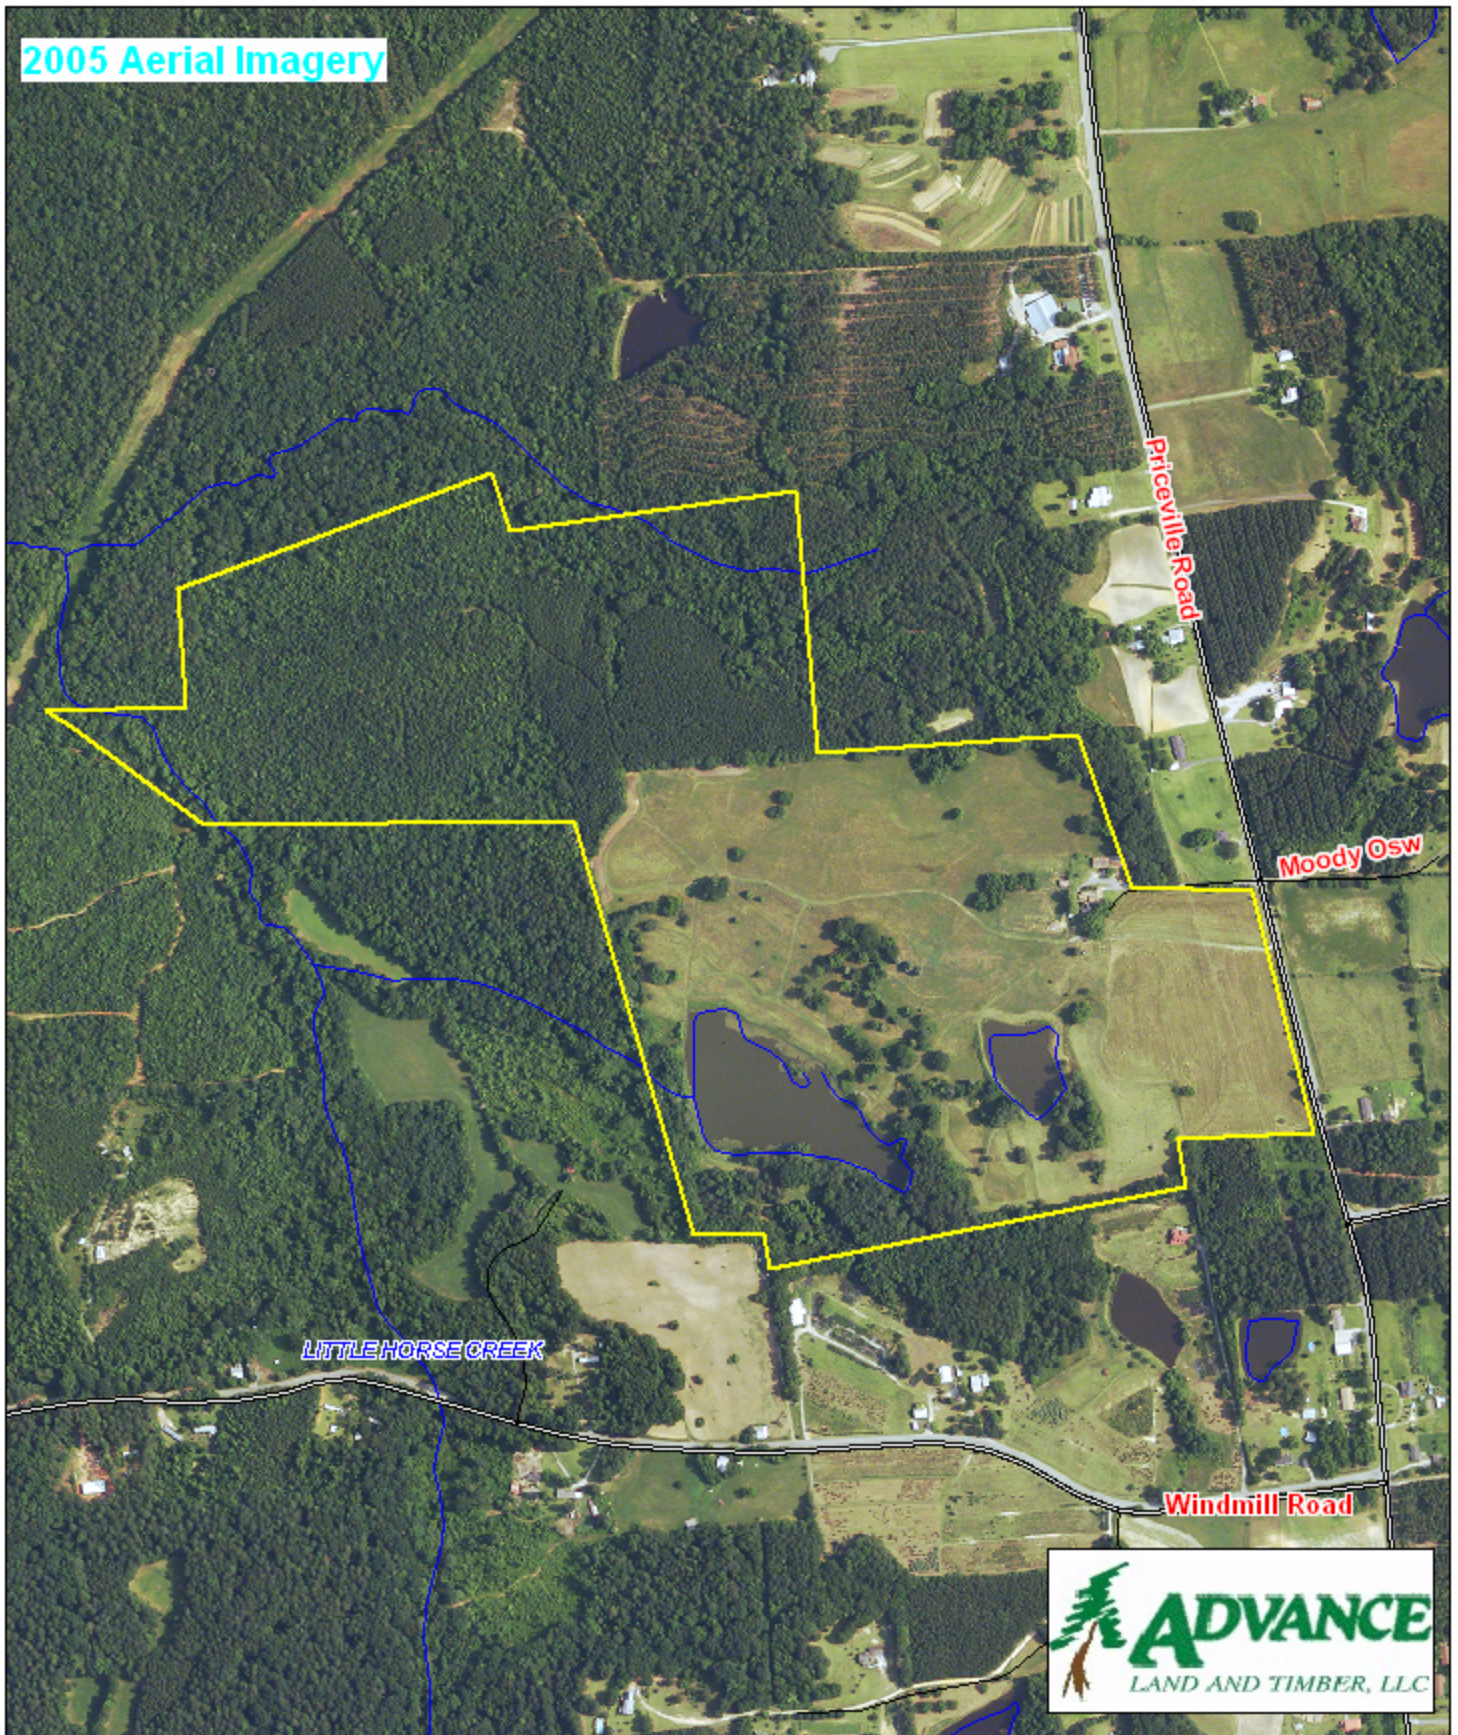

# Corley Estate Lexington County, SC

1 inch = 660 feet  
125.98 +/- acres

2005 Aerial Imagery

The information provided on this map is believed to be accurate and is based on the best information available at this time, however, this information is in no way guaranteed.