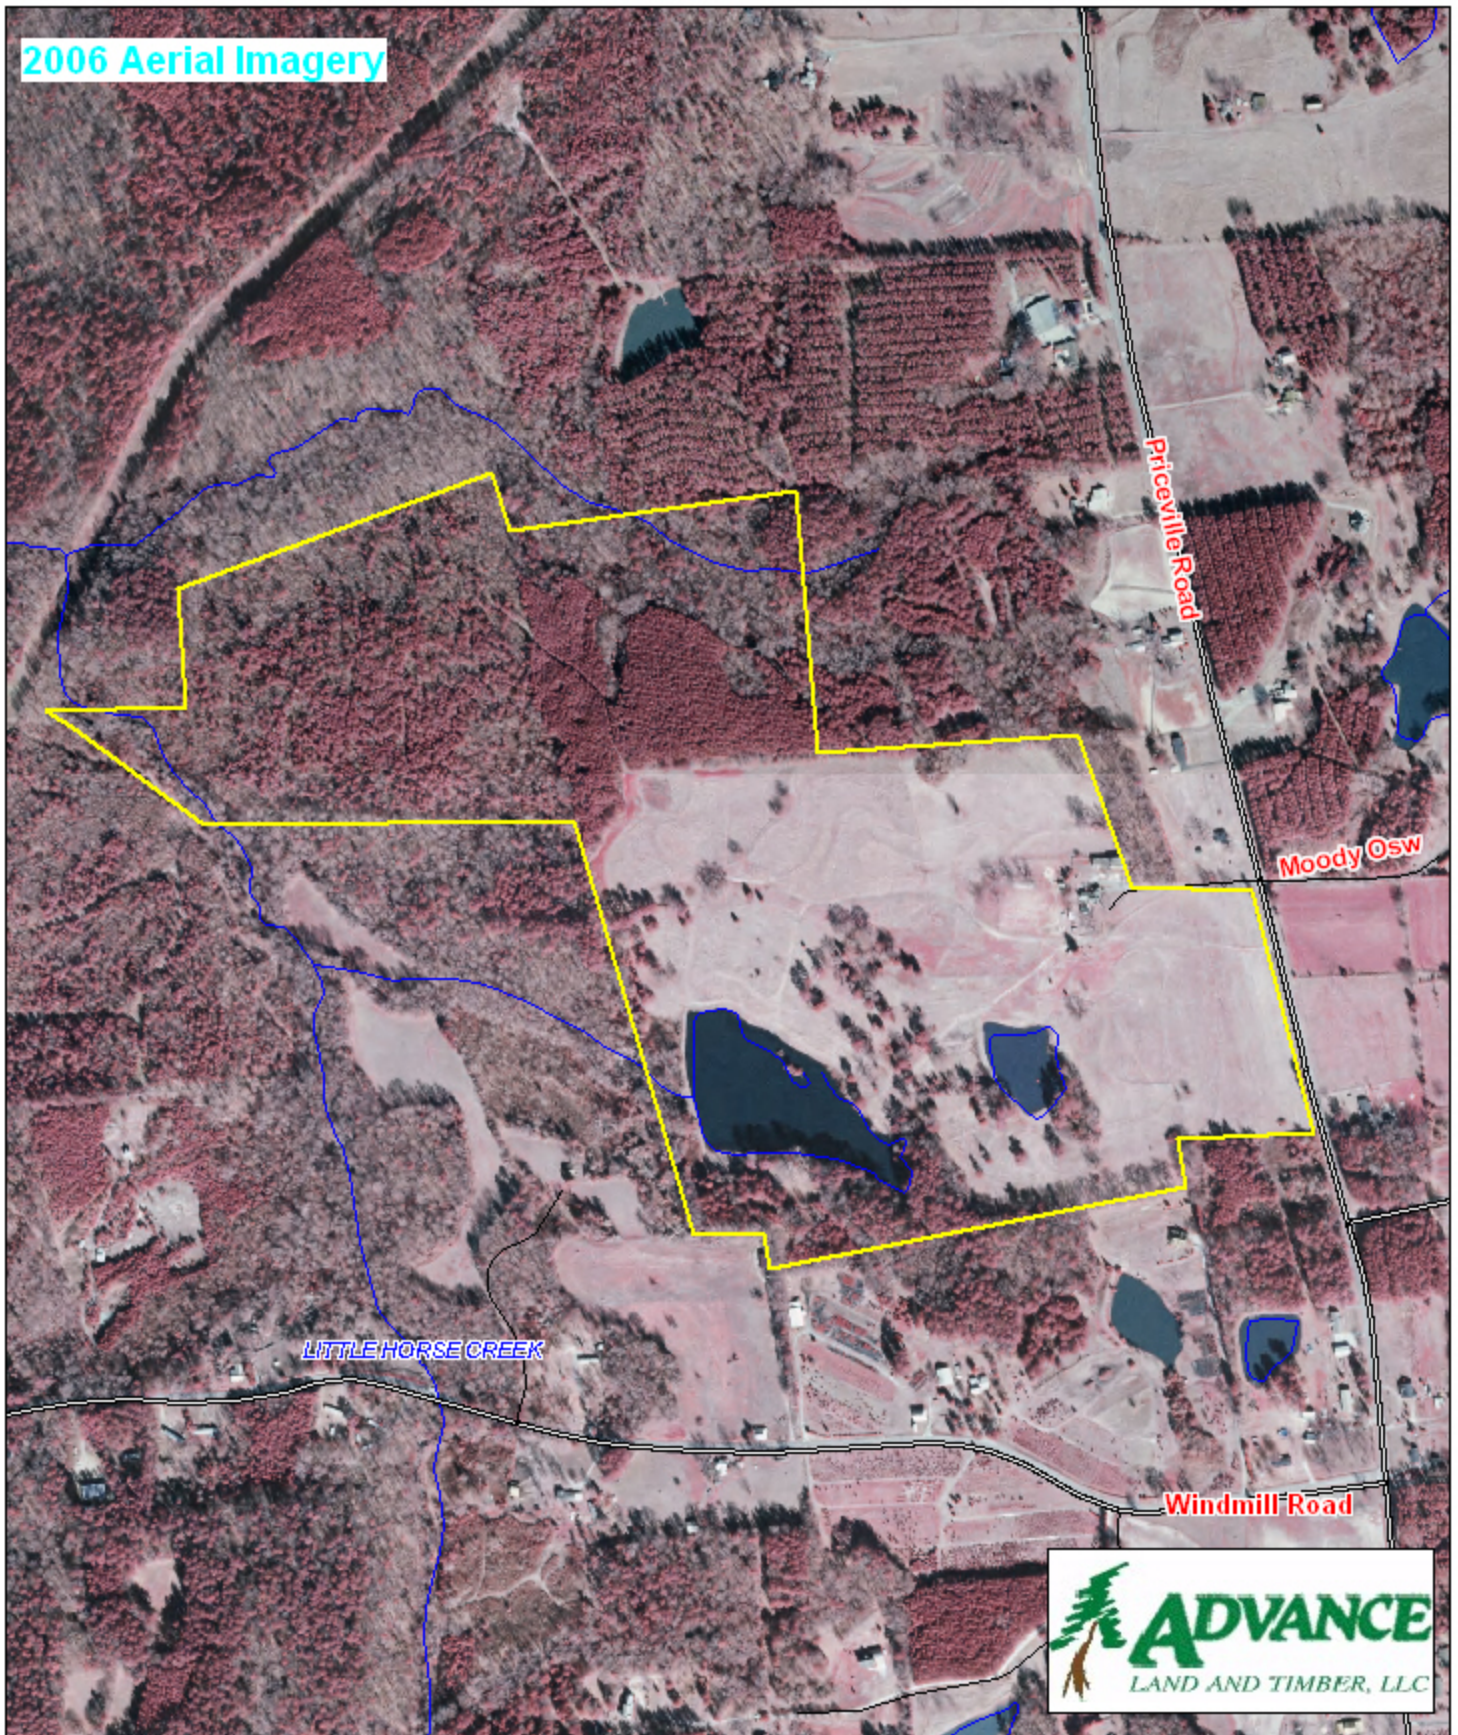

# Corley Estate Lexington County, SC

1 inch = 660 feet  
125.98 +/- acres

2006 Aerial Imagery

The information provided on this map is believed to be accurate and is based on the best information available at this time, however, this information is in no way guaranteed.