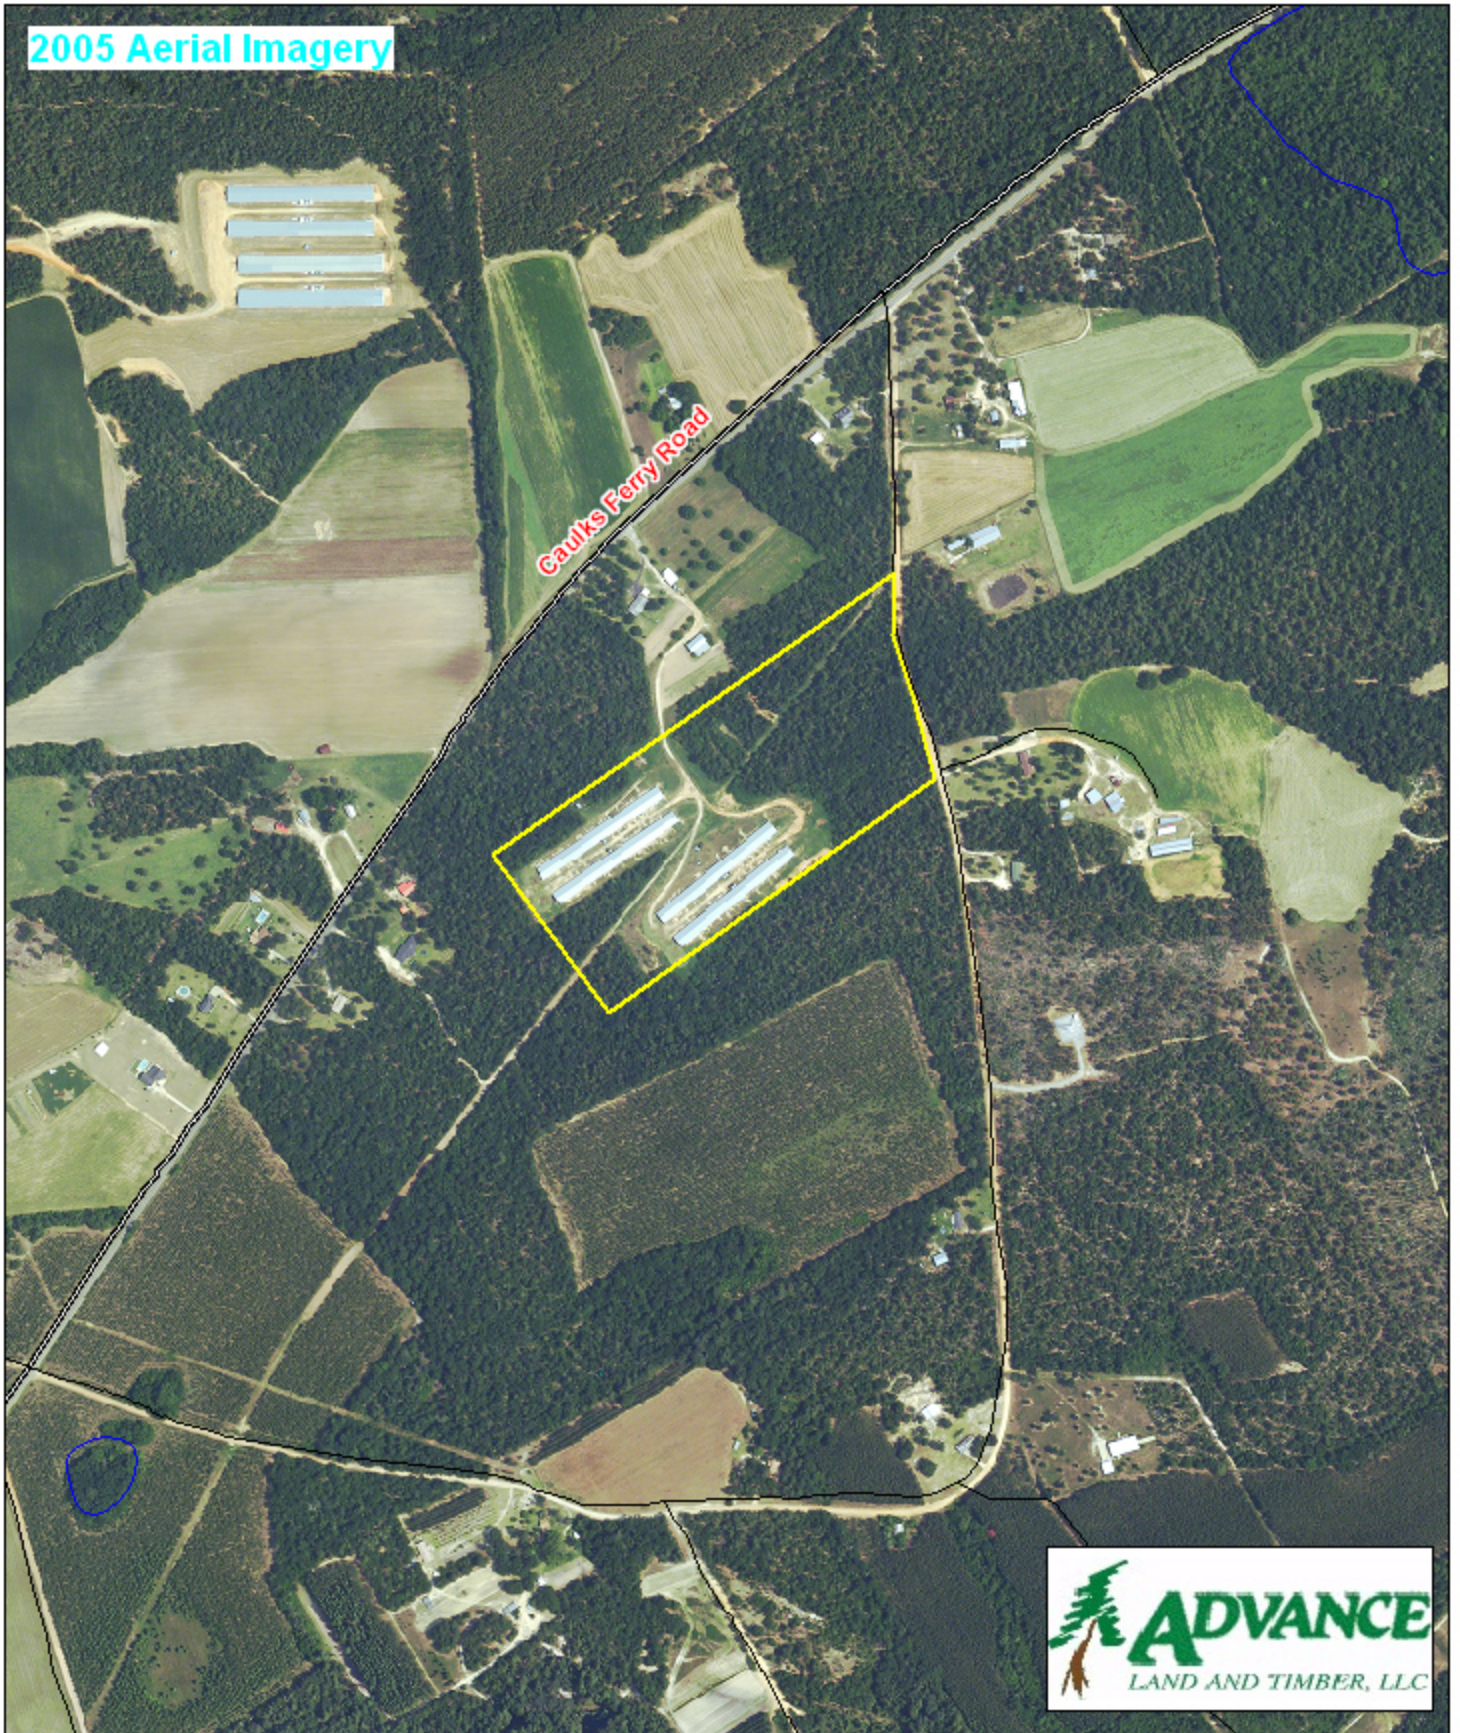

# Kyzer Tract Lexington County, SC

1 inch = 660 feet  
23 +/- acres

2005 Aerial Imagery

The information provided on this map is believed to be accurate and is based on the best information available at this time, however, this information is in no way guaranteed.