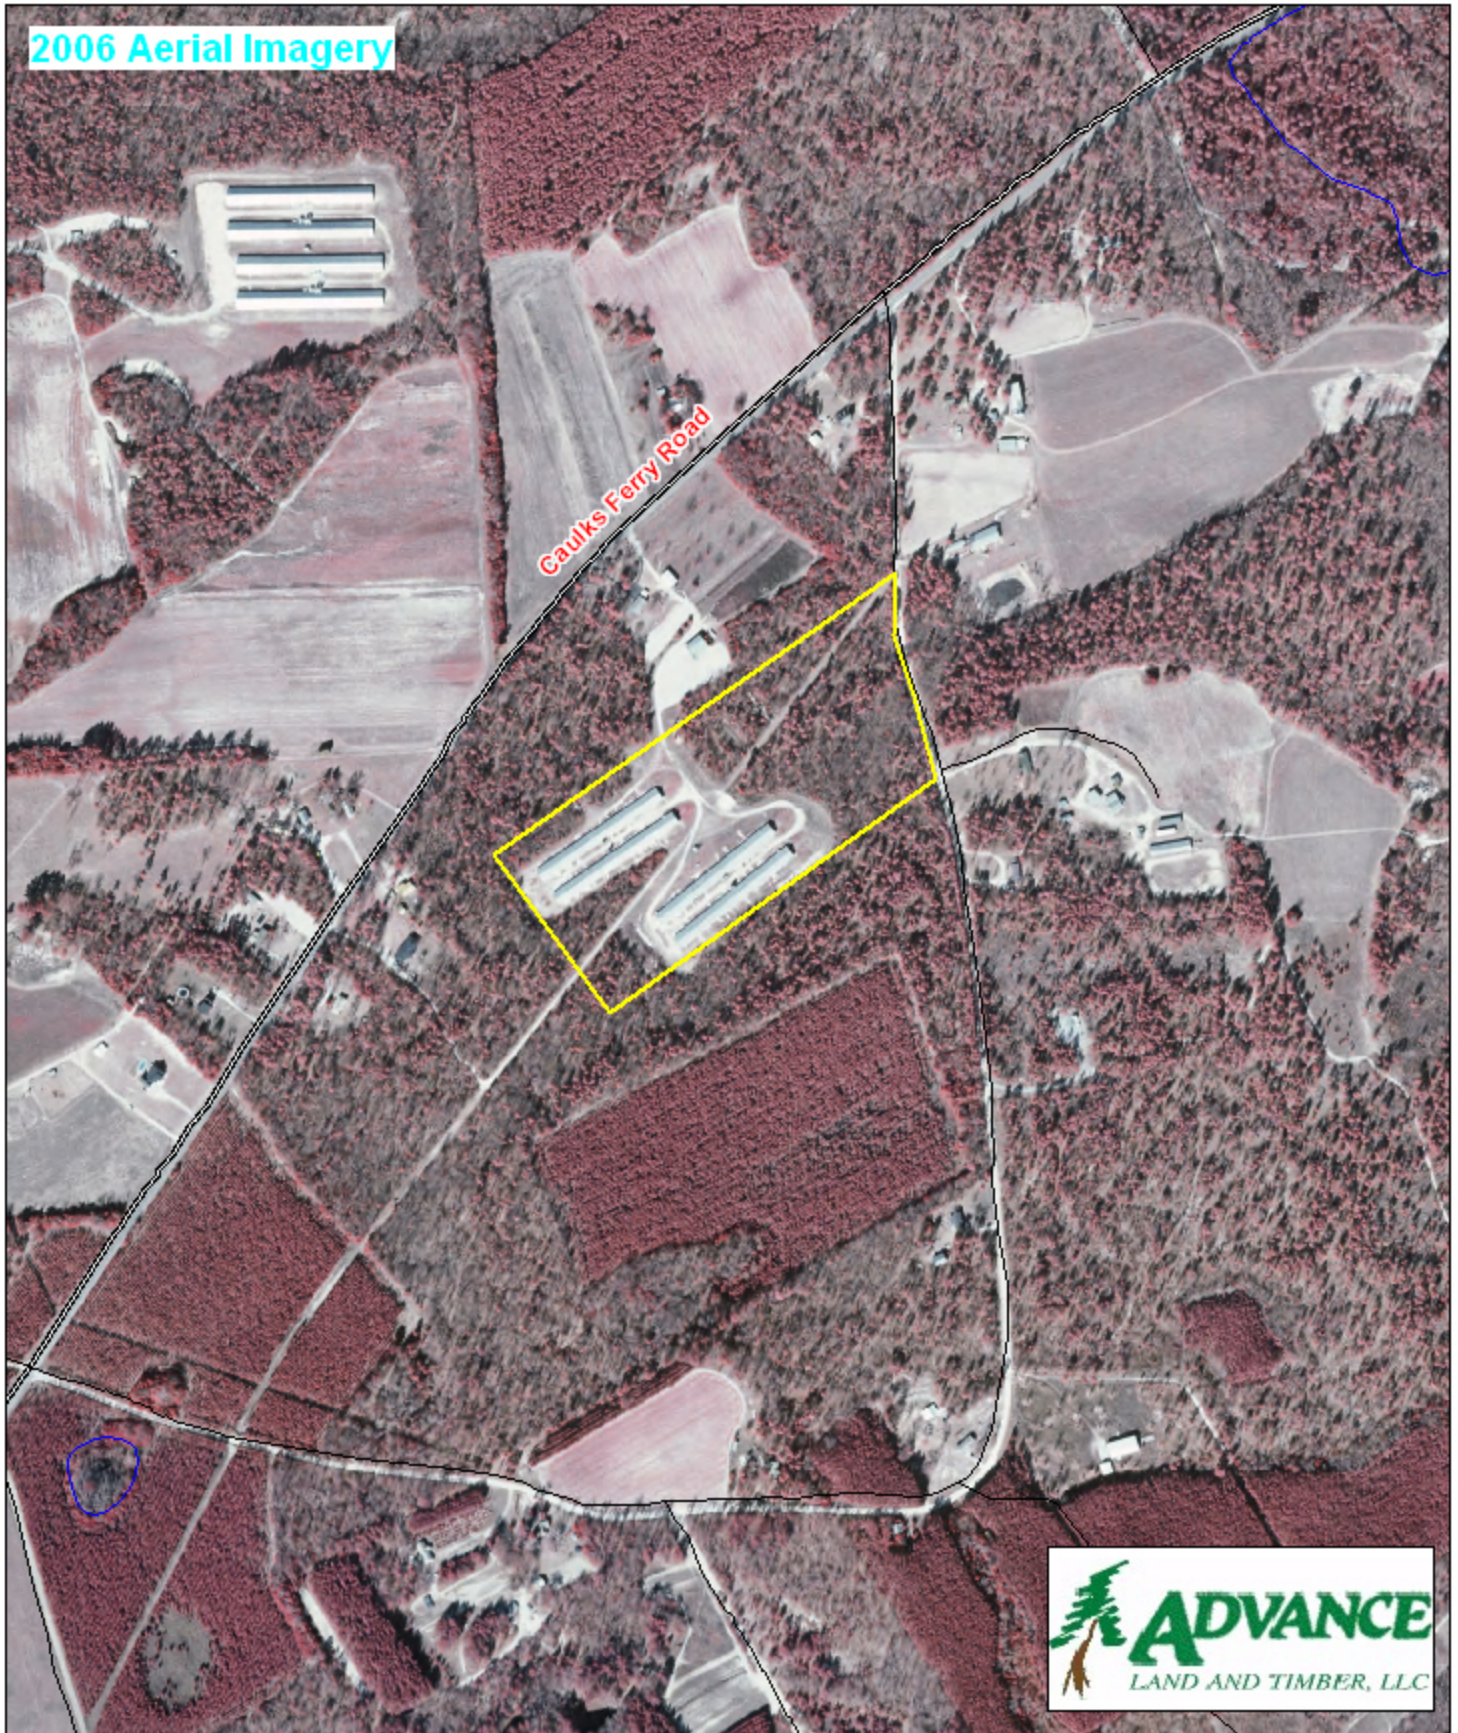

# Kyzer Tract Lexington County, SC

1 inch = 660 feet  
23 +/- acres

2006 Aerial Imagery

The information provided on this map is believed to be accurate and is based on the best information available at this time, however, this information is in no way guaranteed.