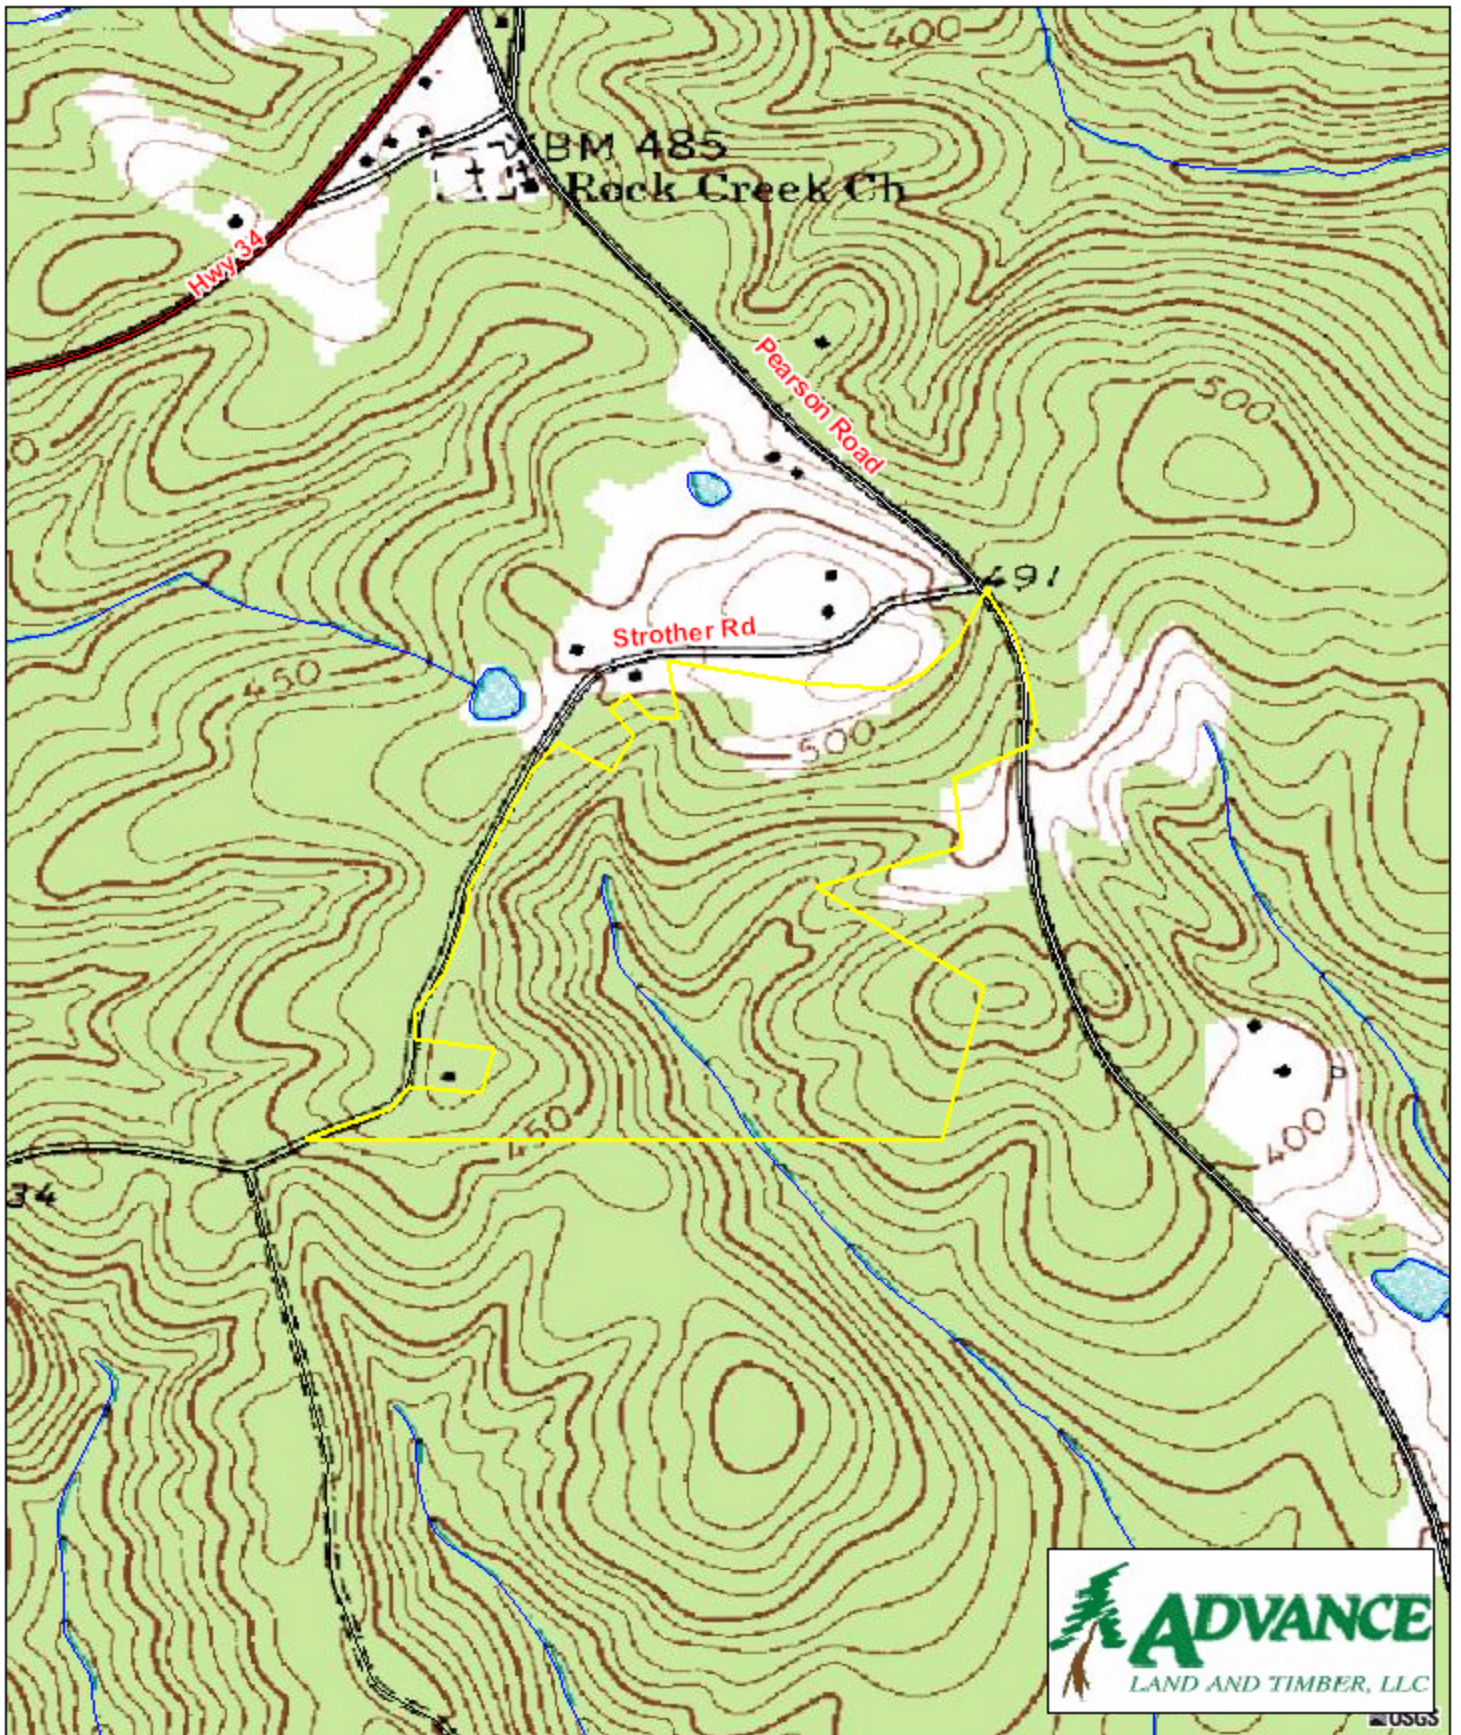

Tract A370 Fairfield County, SC

1 inch = 660 feet
73.62 +/- acres

USGS