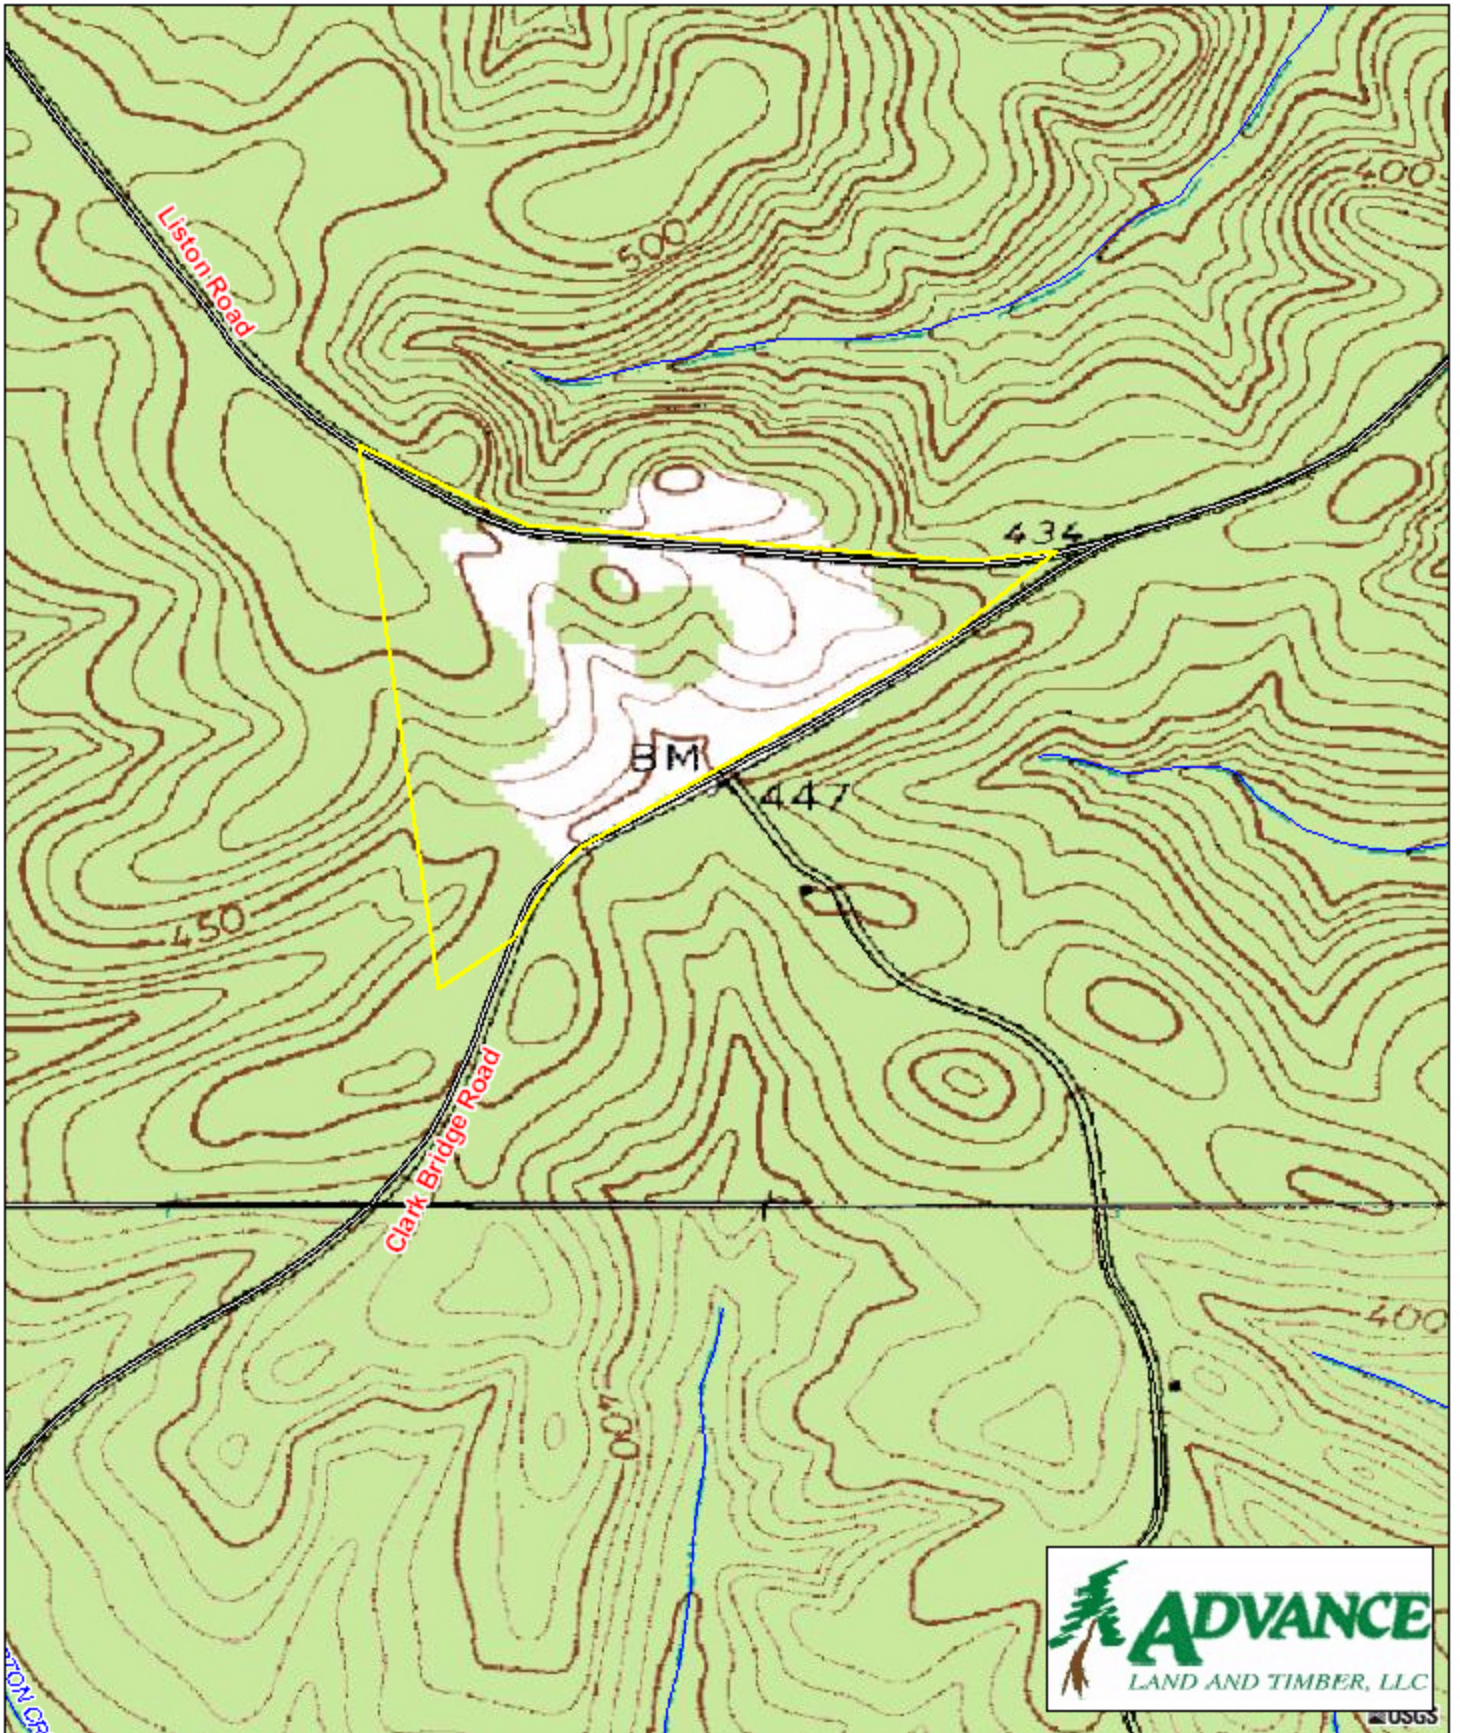

# A268 Fairfield County, SC

1 inch = 660 feet  
52 +/- acres

USGS