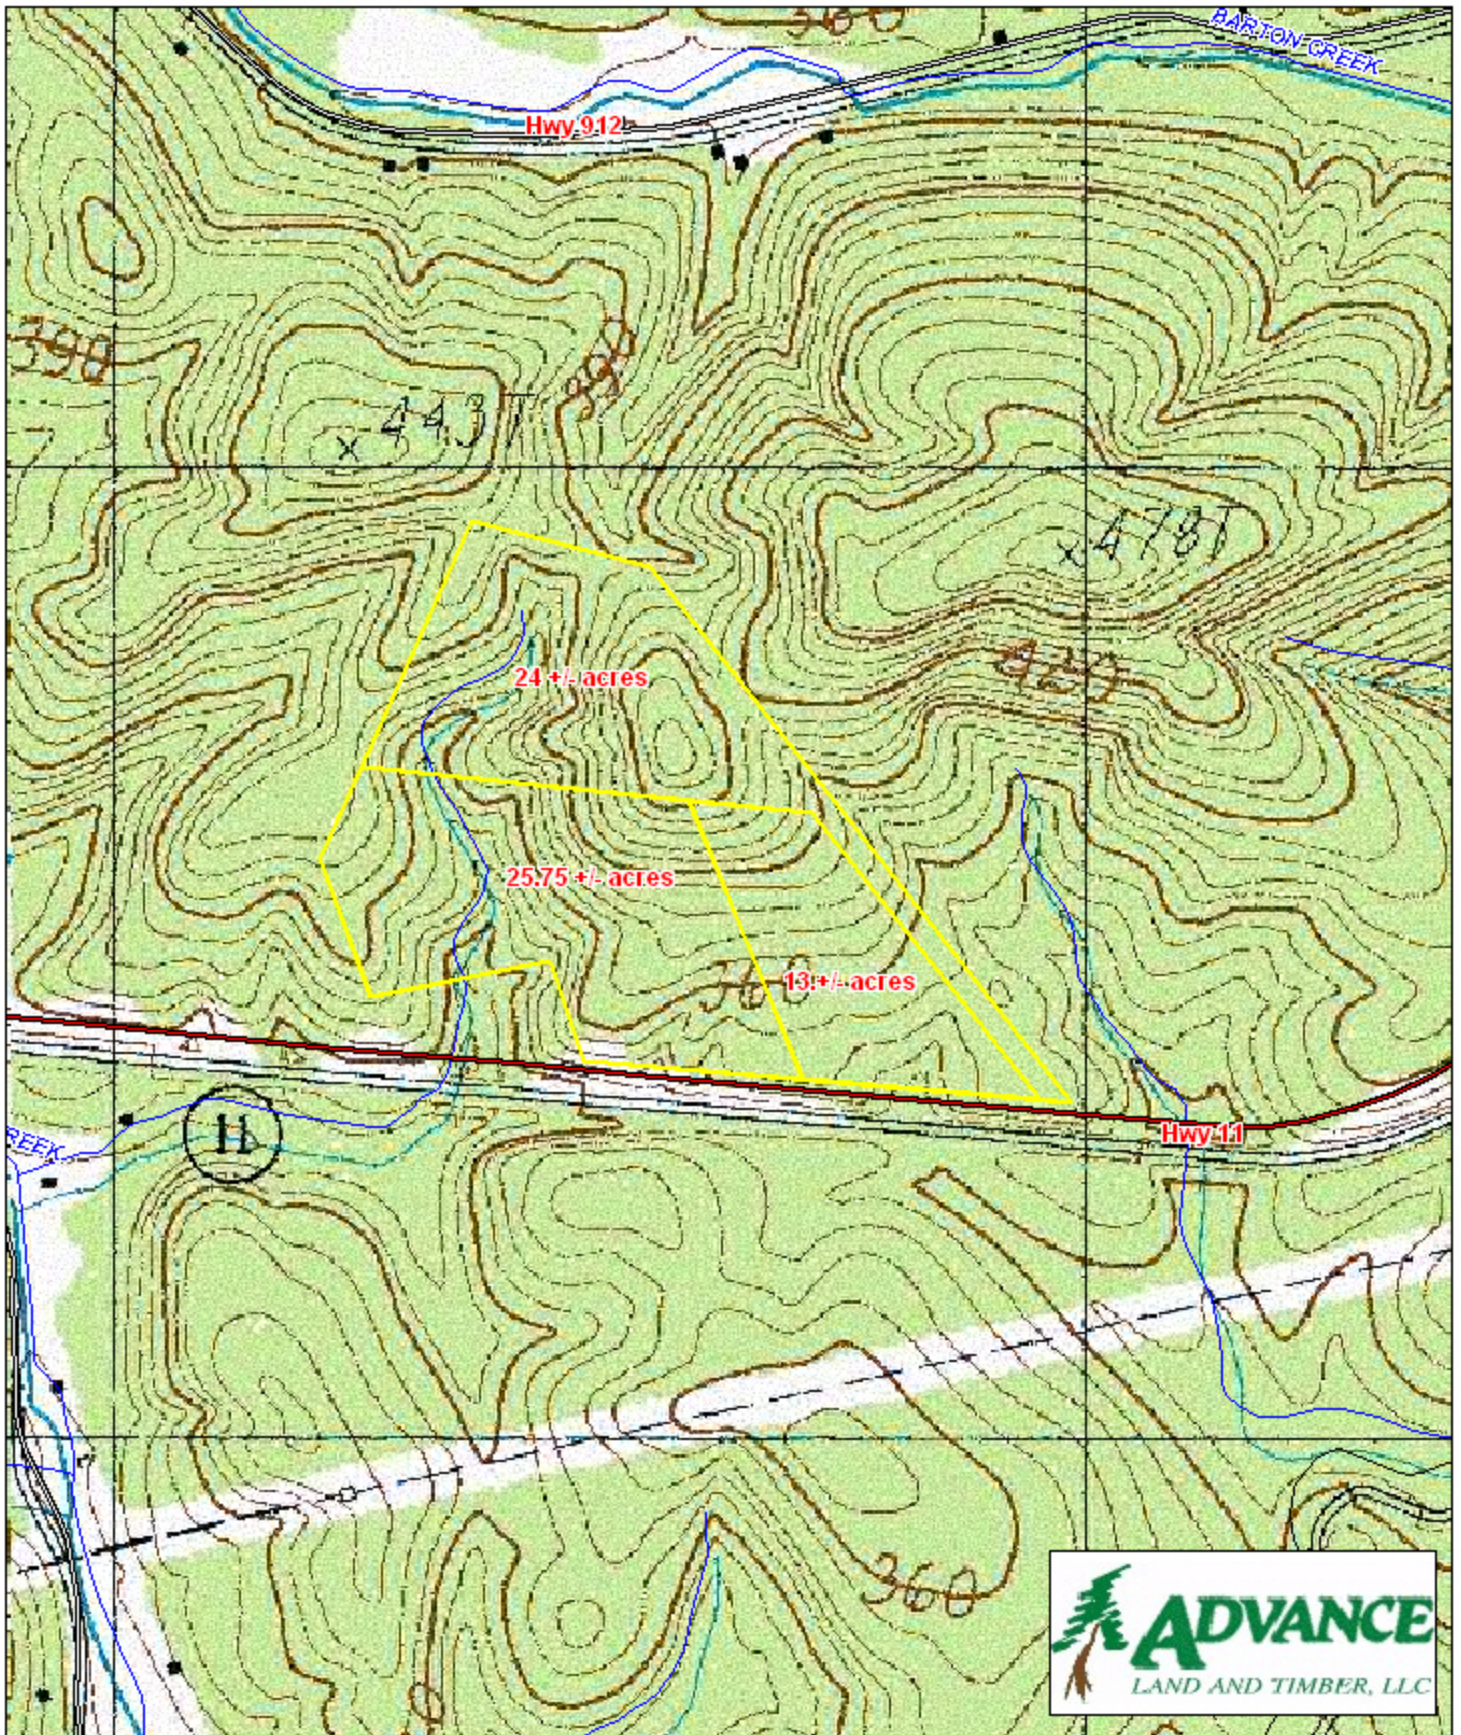

# Tract A246 Greenville County, SC

1 inch = 660 feet  
61.75 +/- acres

The information provided on this map is believed to be accurate and is based on the best information available at this time, however, this information is in no way guaranteed.