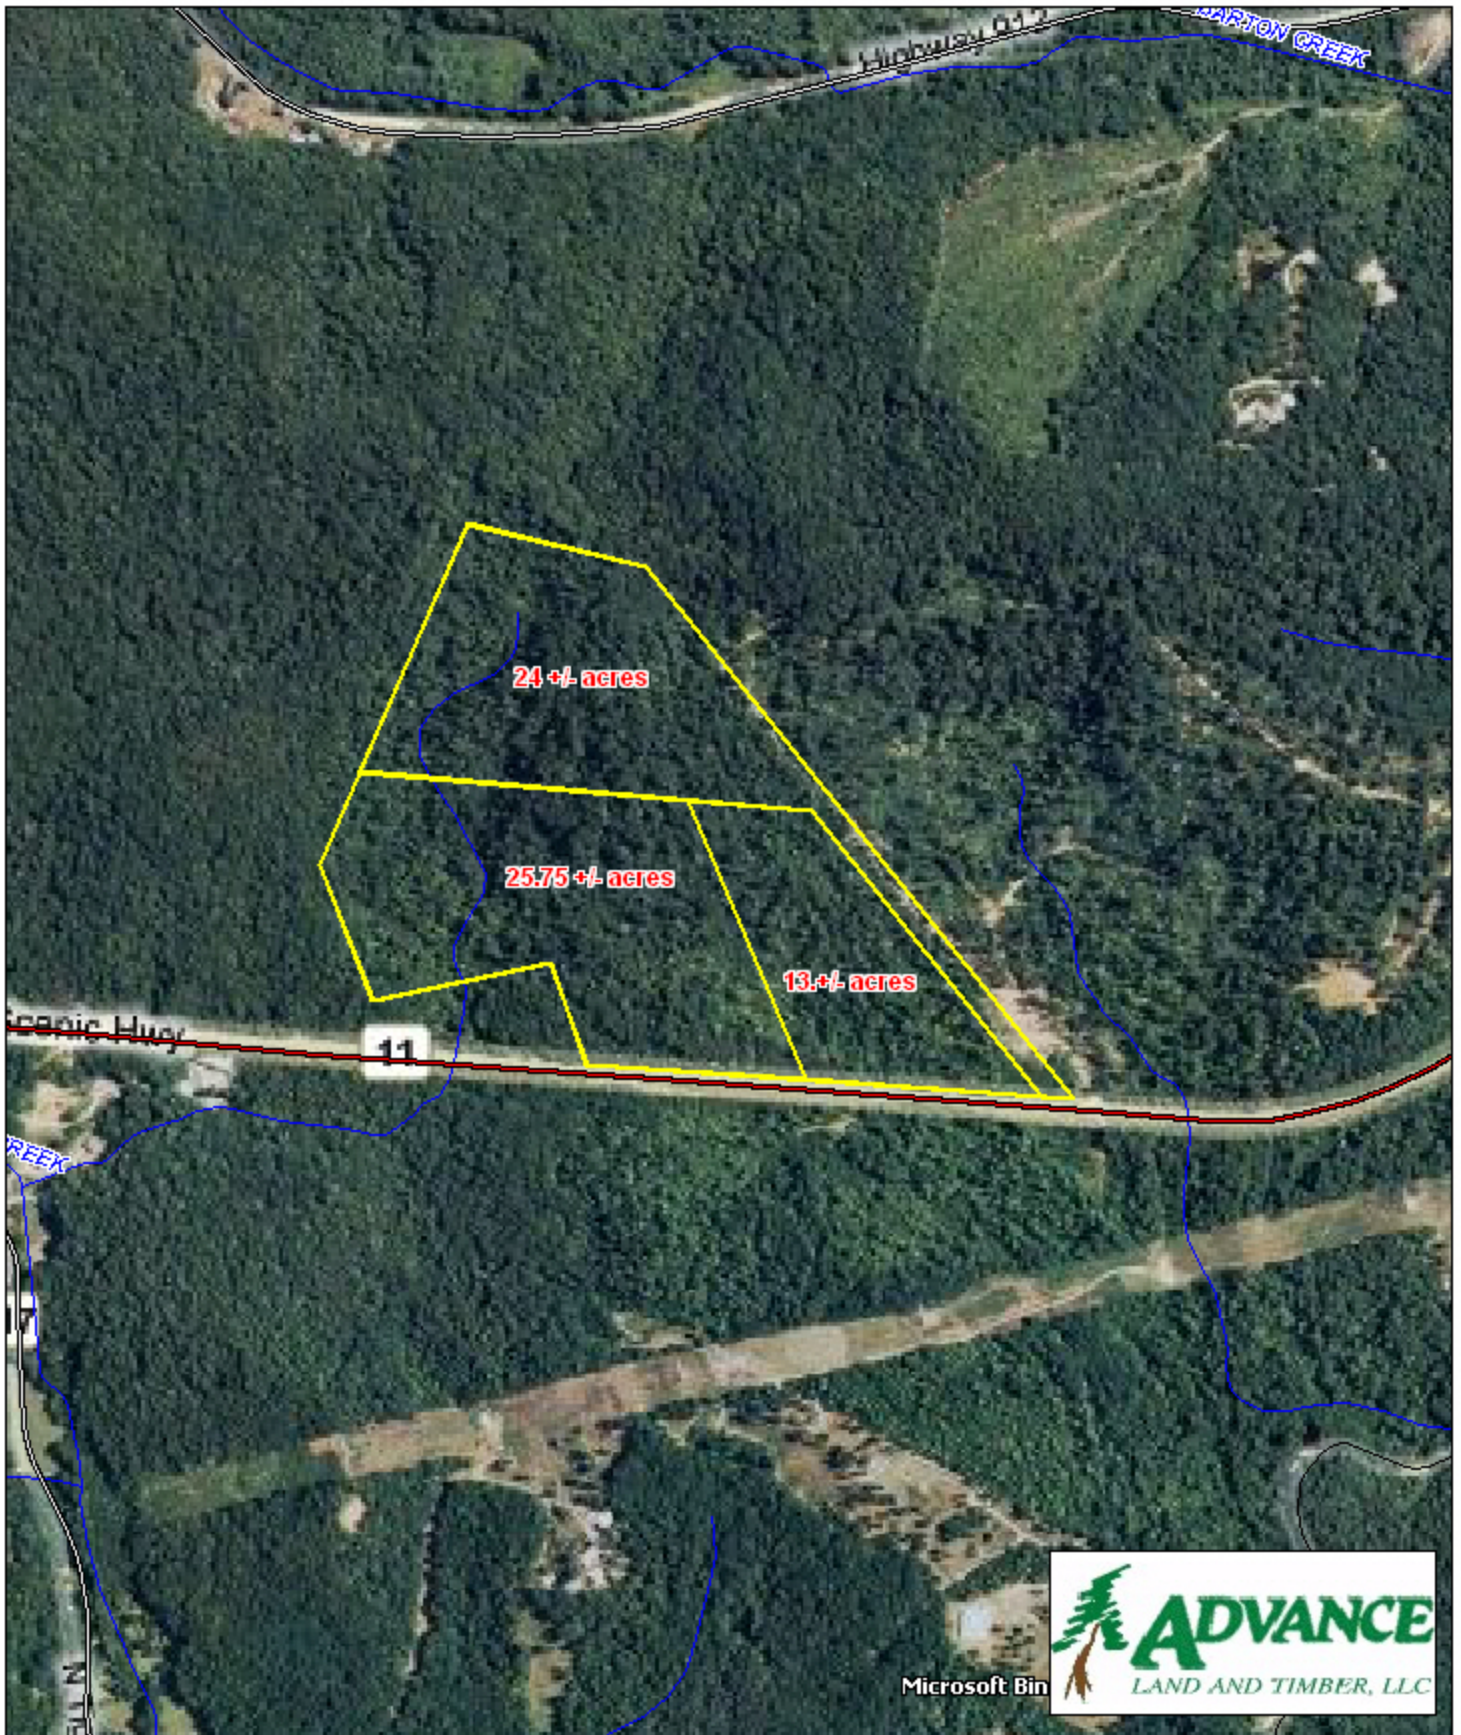

Tract A246 Greenville County, SC

1 inch = 660 feet
61.75 +/- acres

The information provided on this map is believed to be accurate and is based on the best information available at this time, however, this information is in no way guaranteed.