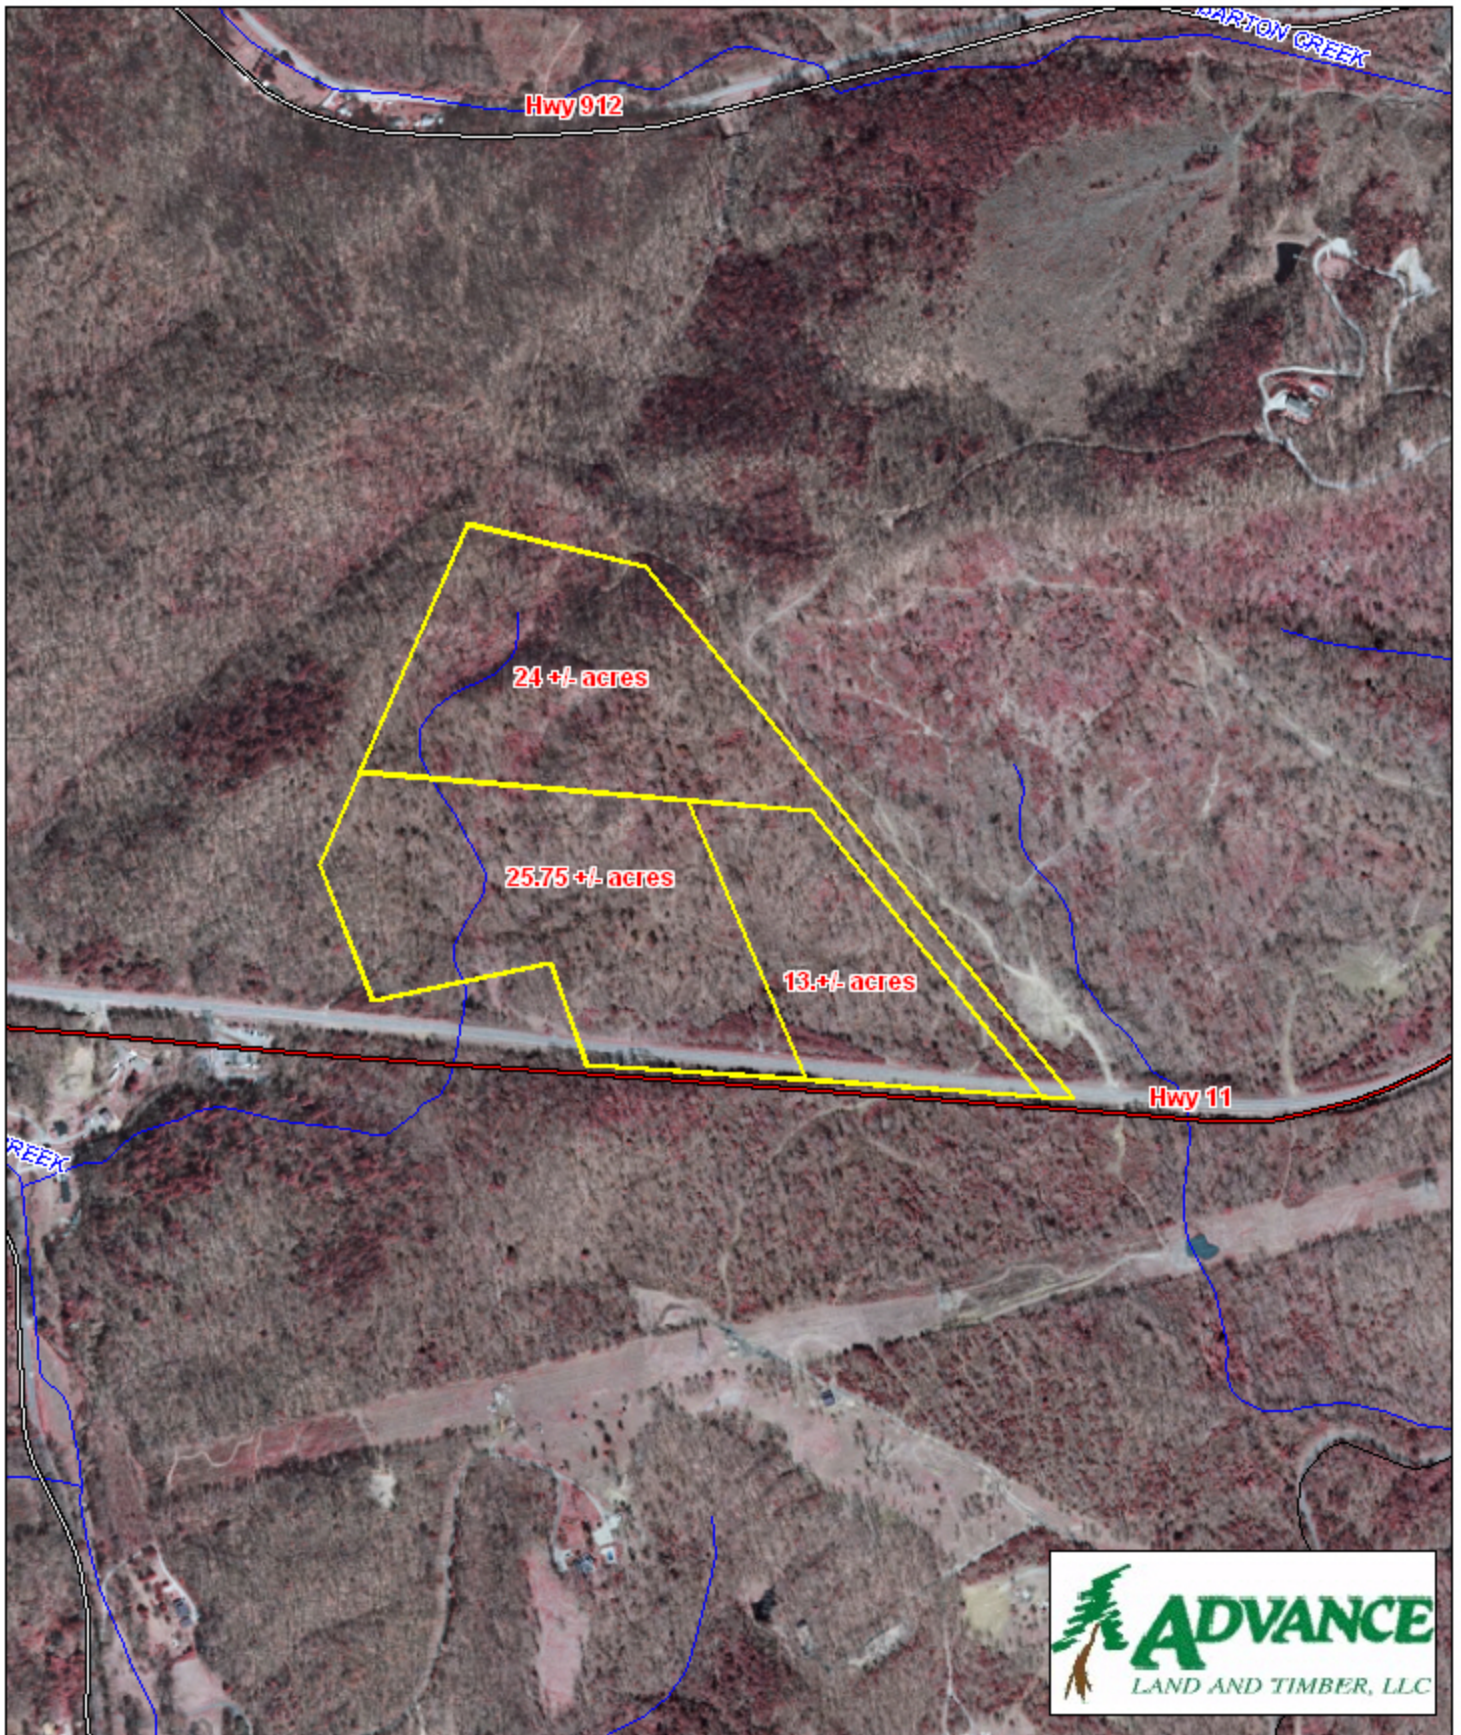

Tract A246 Greenville County, SC

1 inch = 660 feet
61.75 +/- acres

The information provided on this map is believed to be accurate and is based on the best information available at this time, however, this information is in no way guaranteed.