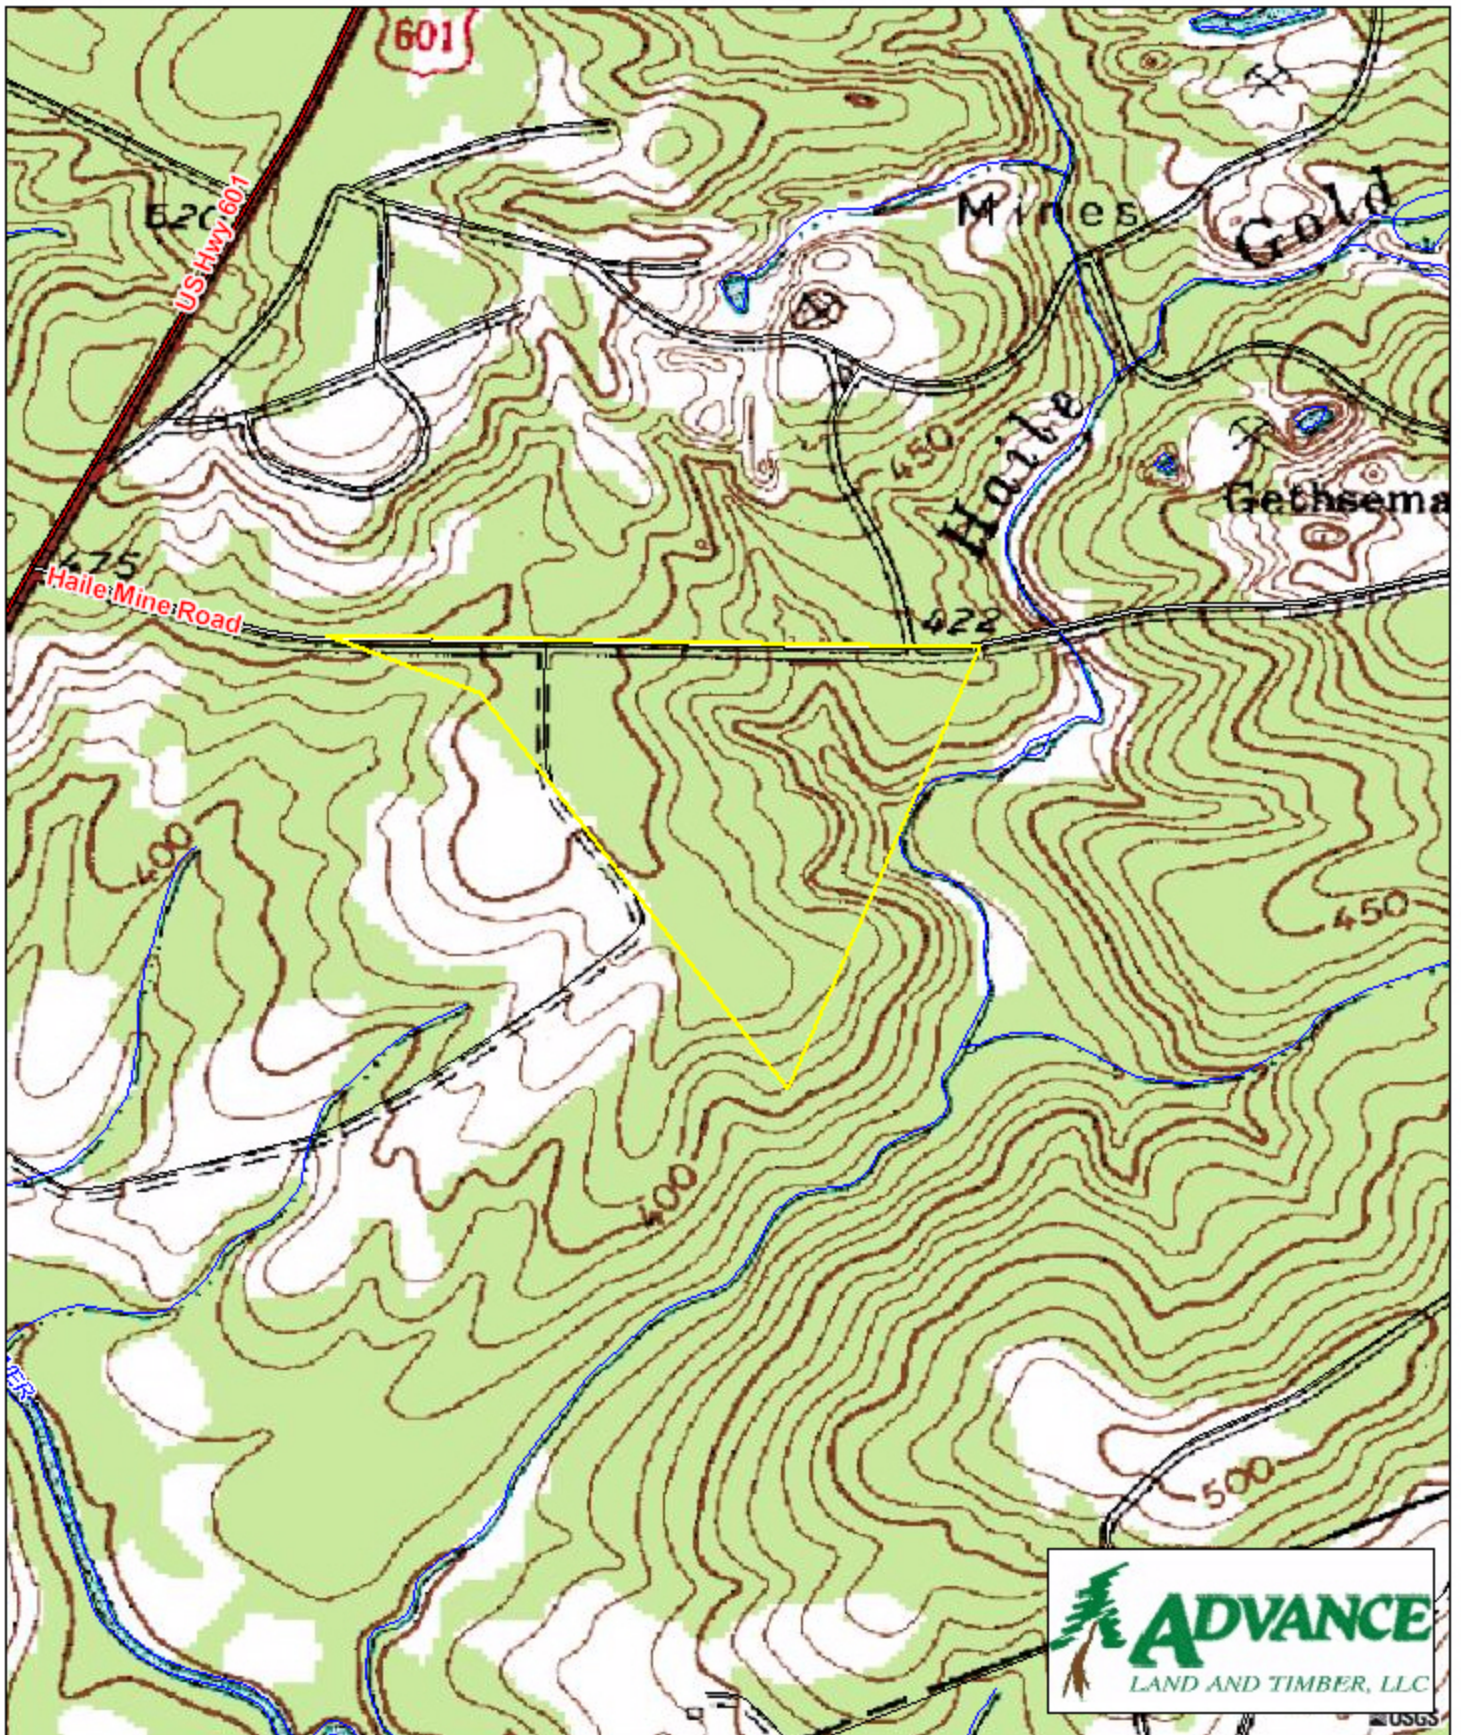

# Tract A208 Lancaster County, SC

41.0 +/- acres

USGS