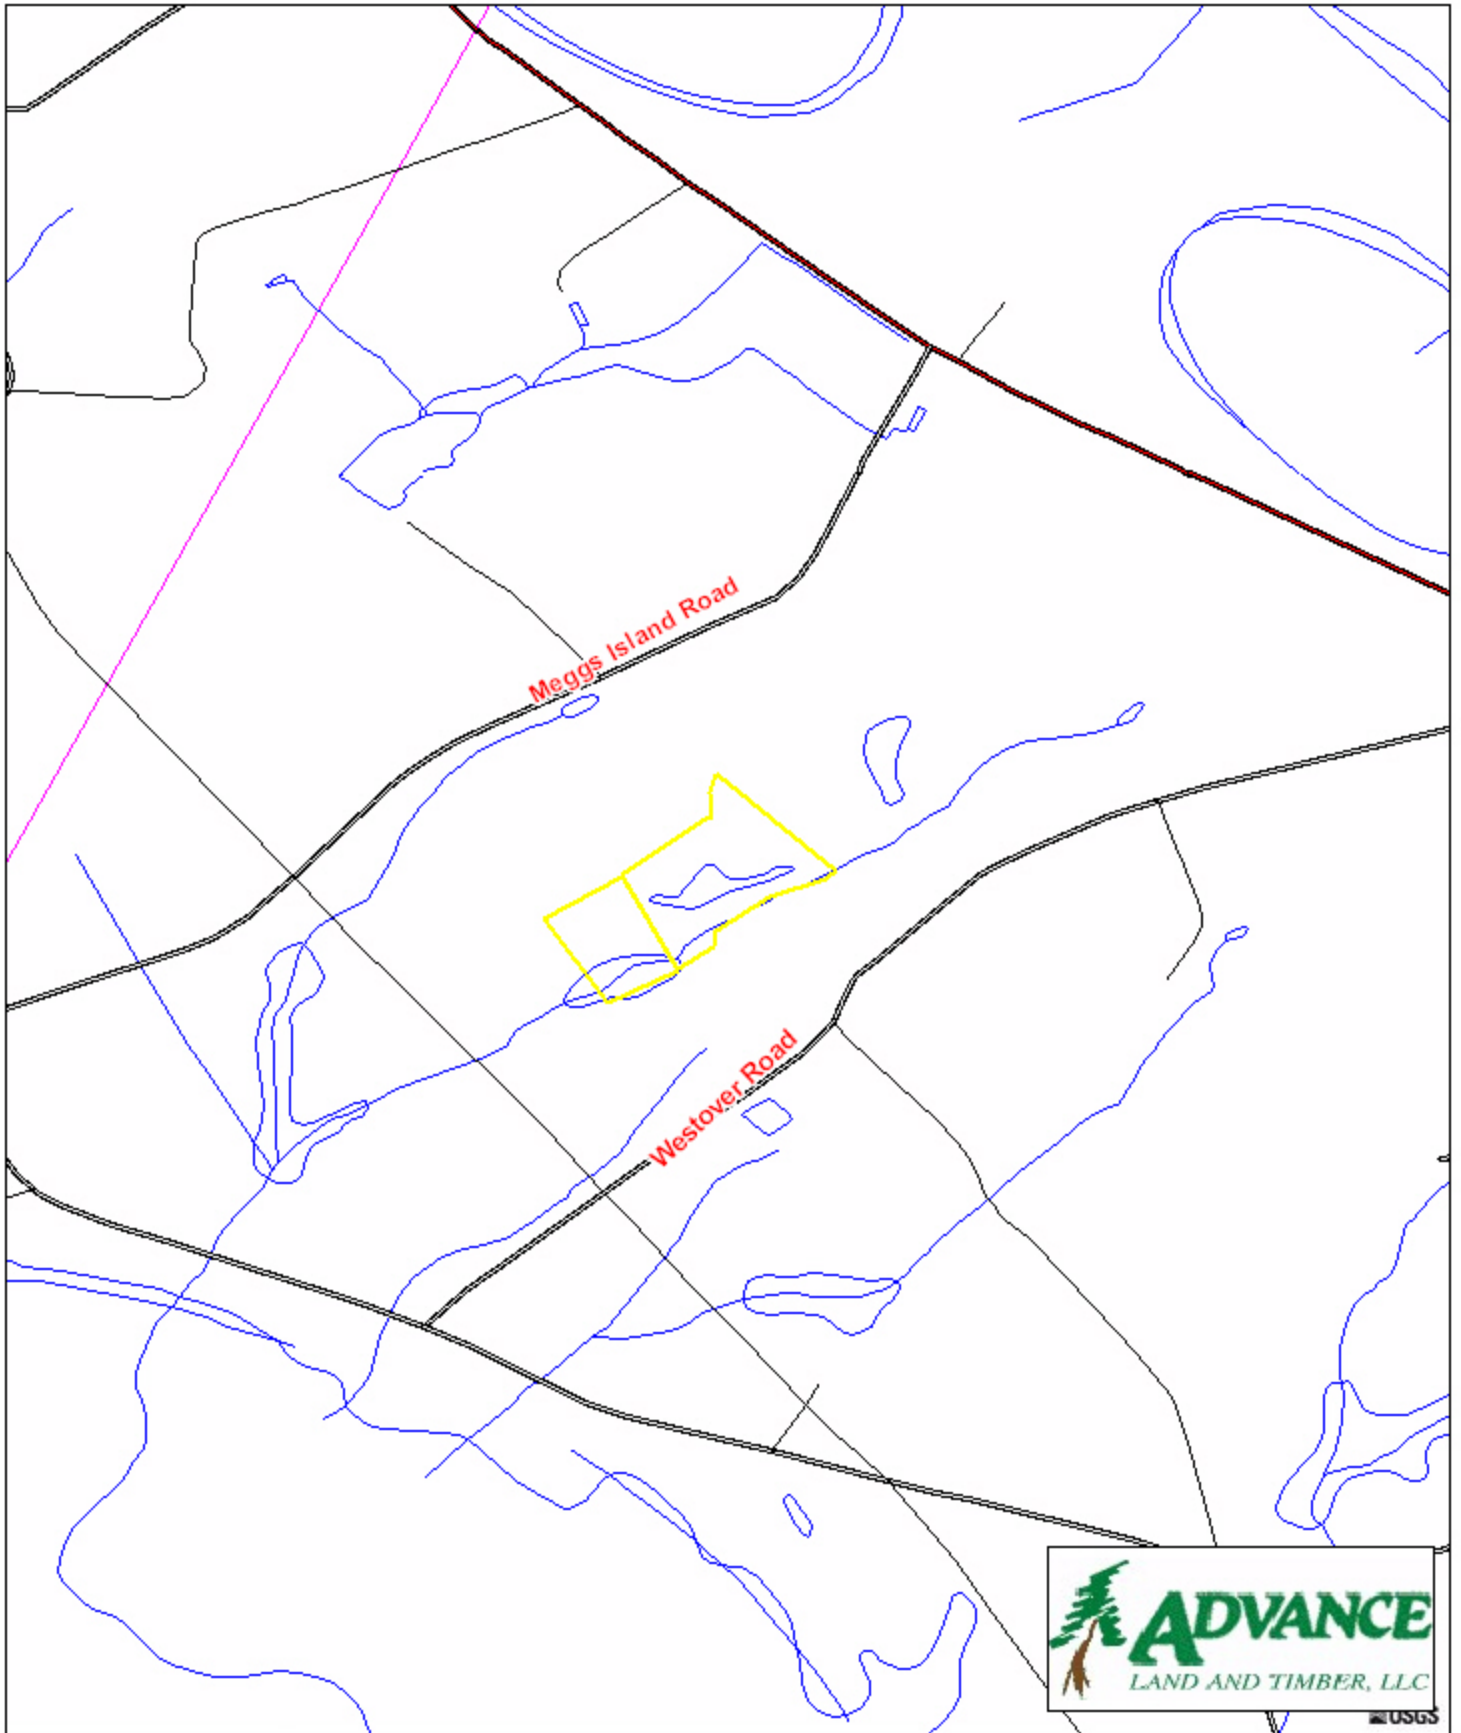

Tract A205 Dillon County, SC

28.40 +/- acres

USGS