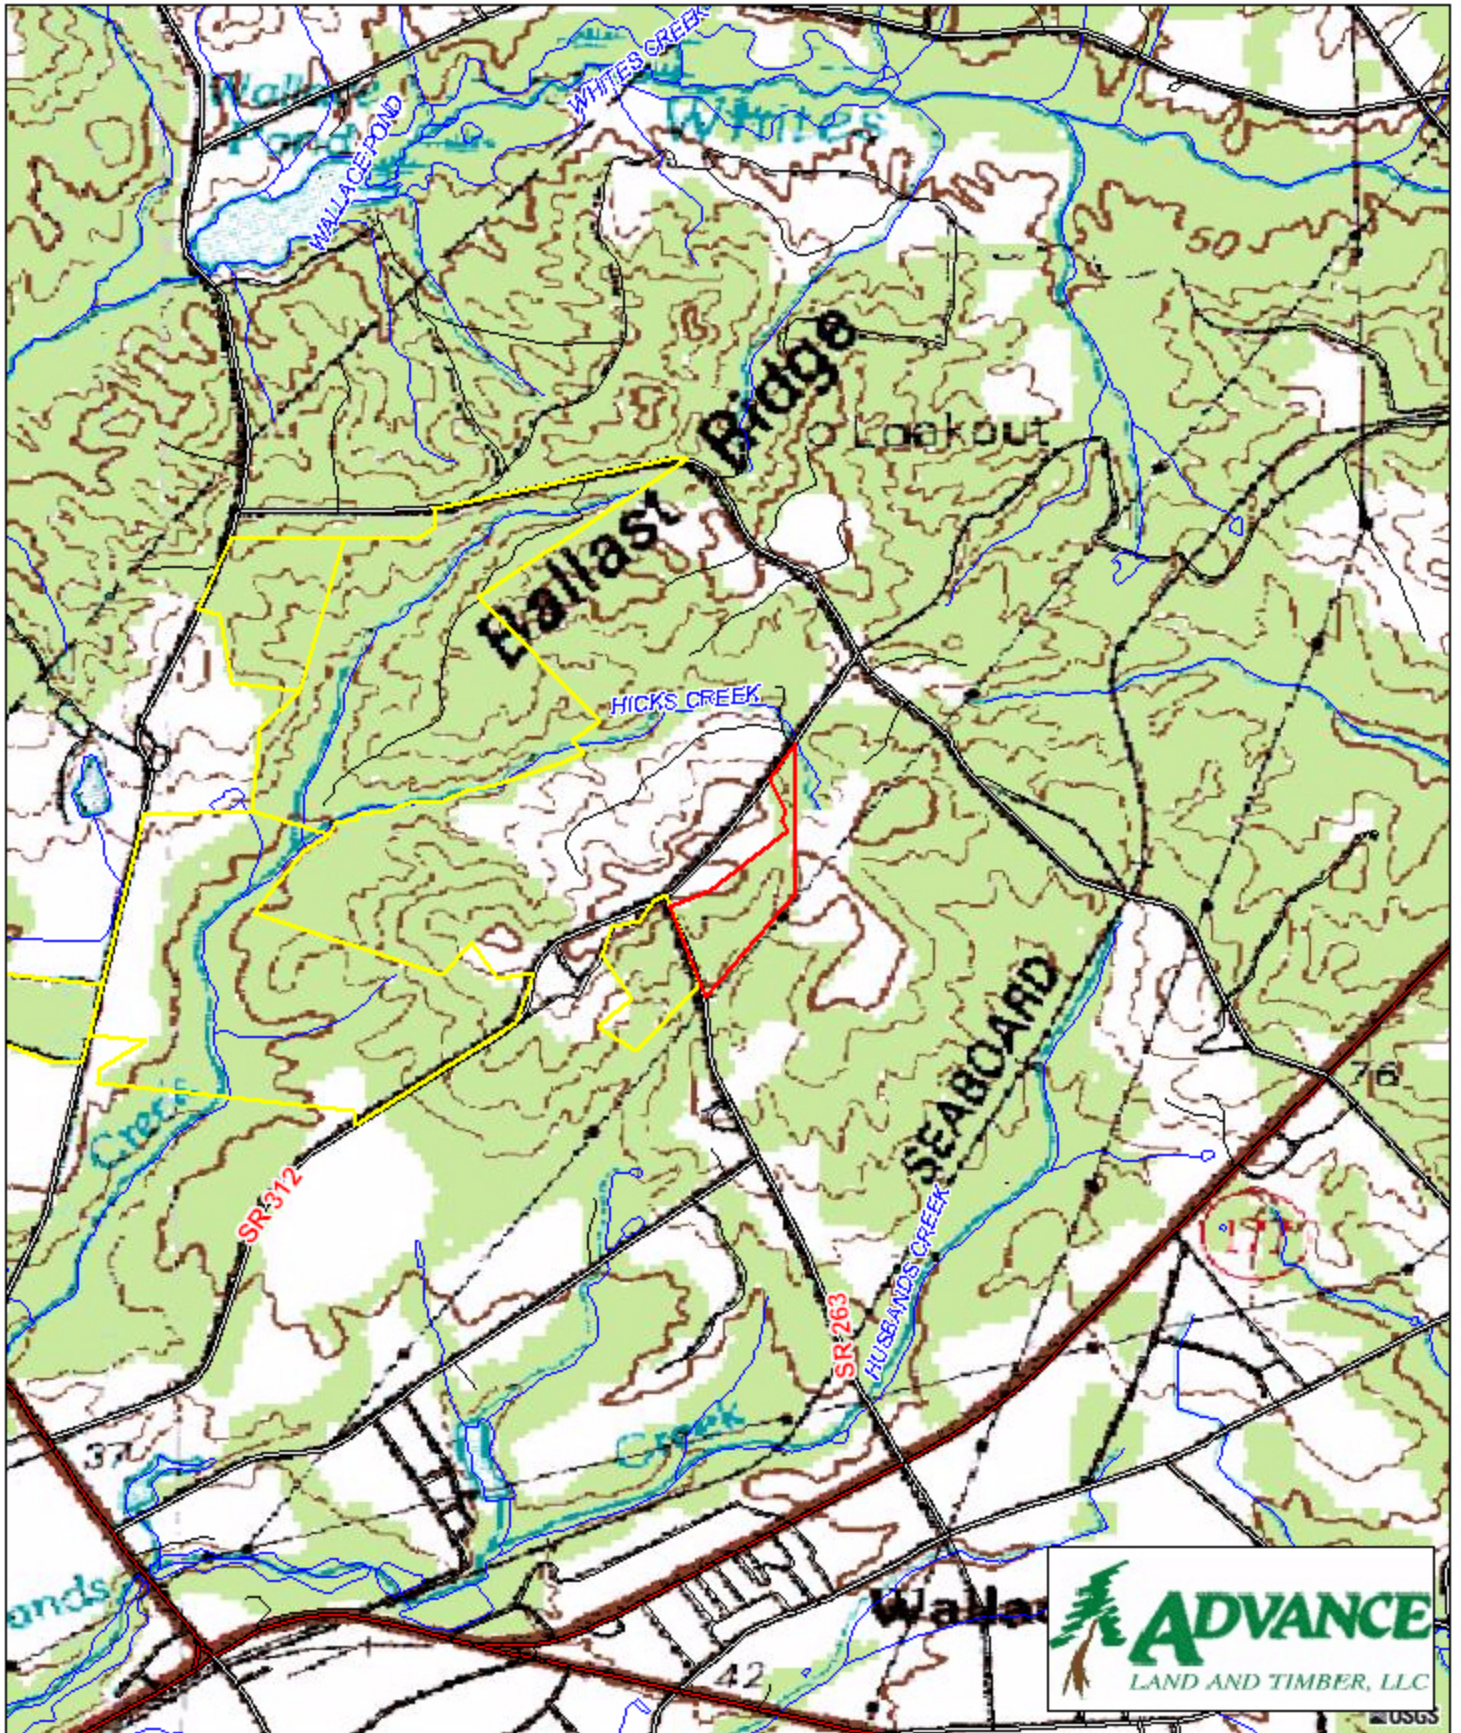

Tract A204-E Marlboro County, SC

Parcel E 45.5 +/- acres

USGS