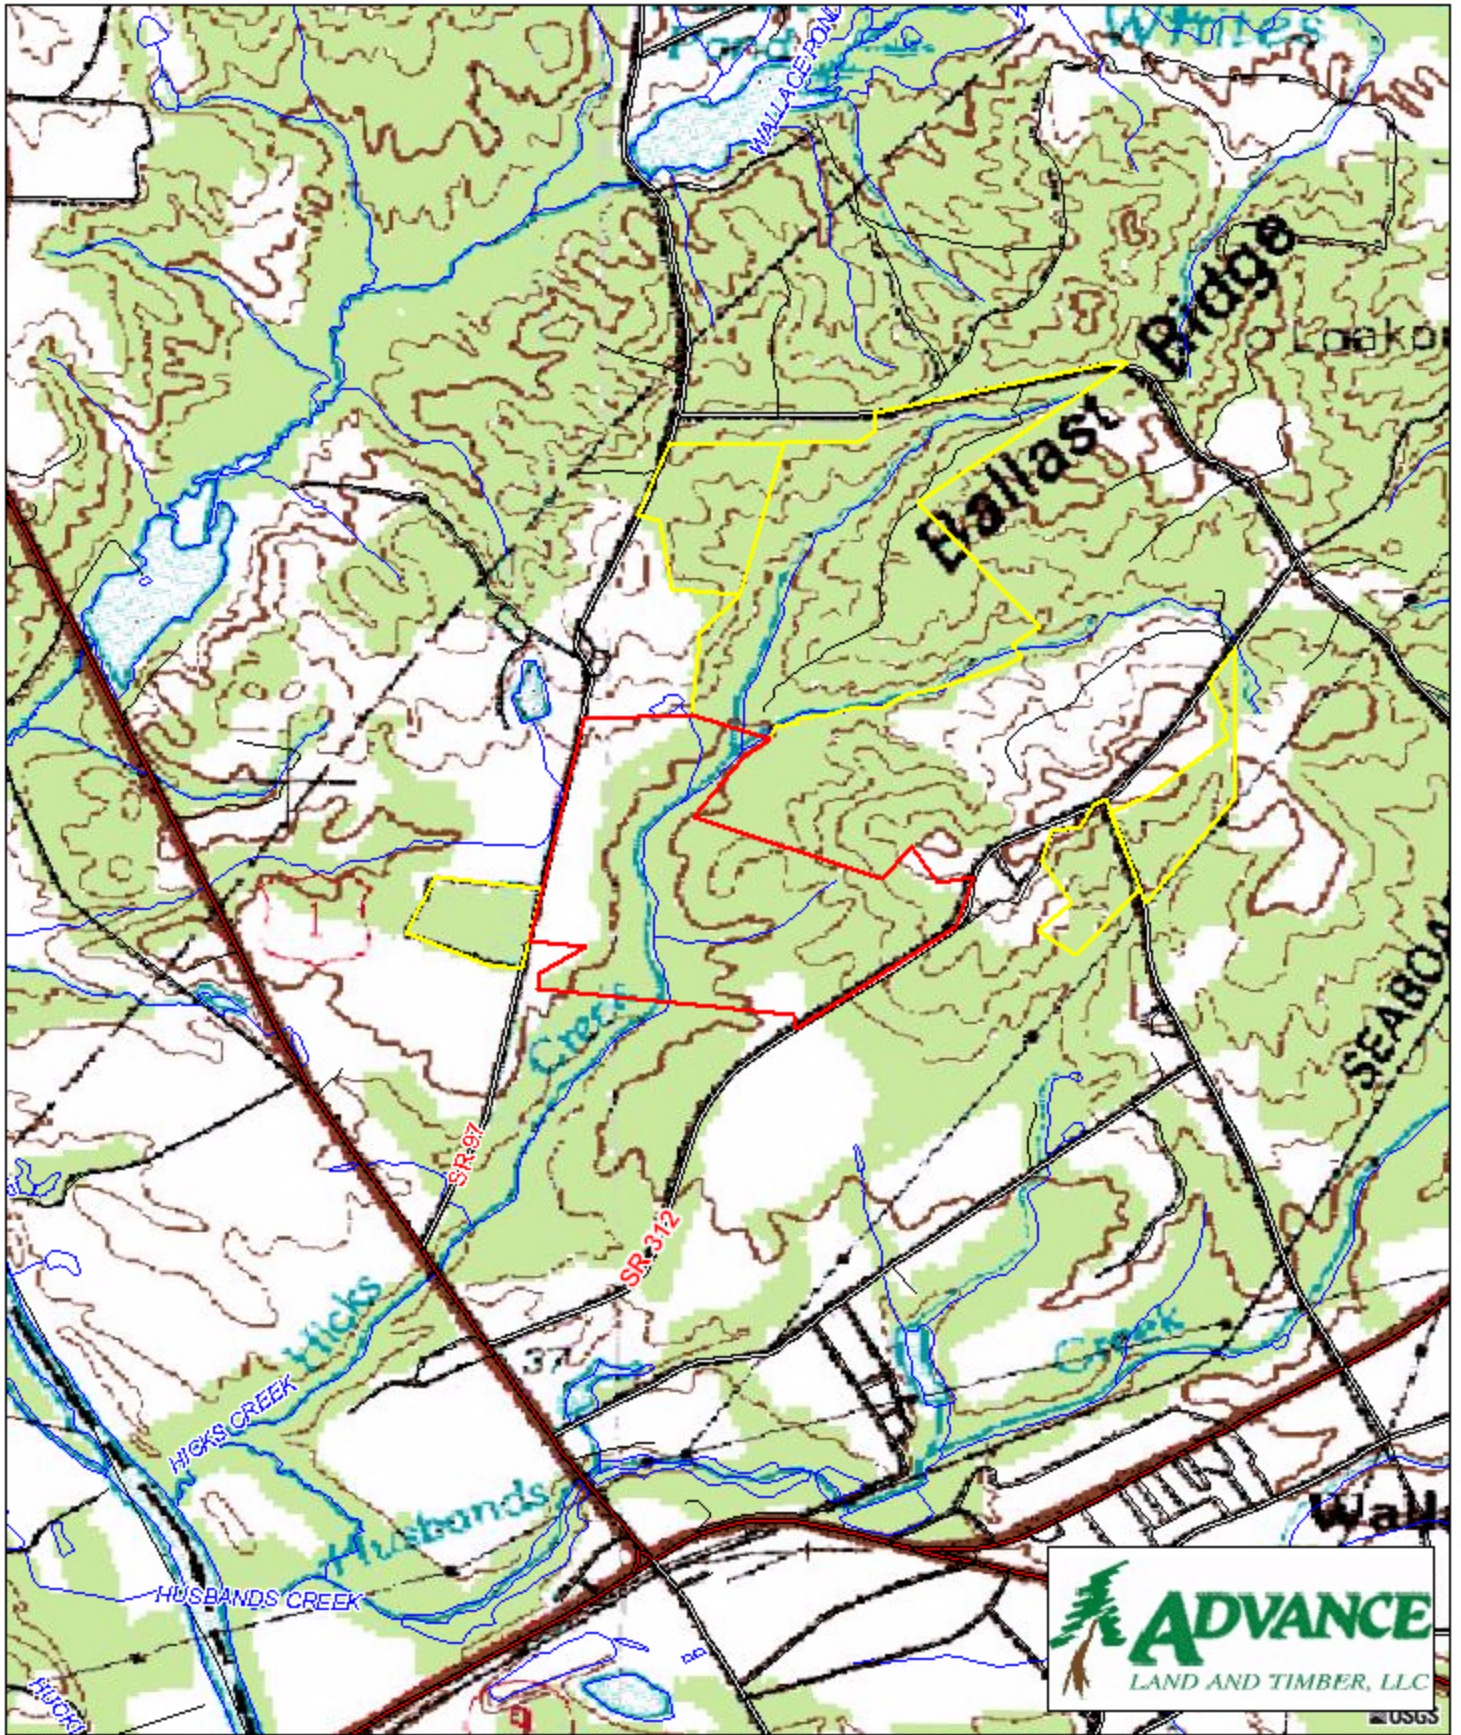

Tract A204-B Marlboro County, SC

Parcel B 342.8 +/- acres

USGS