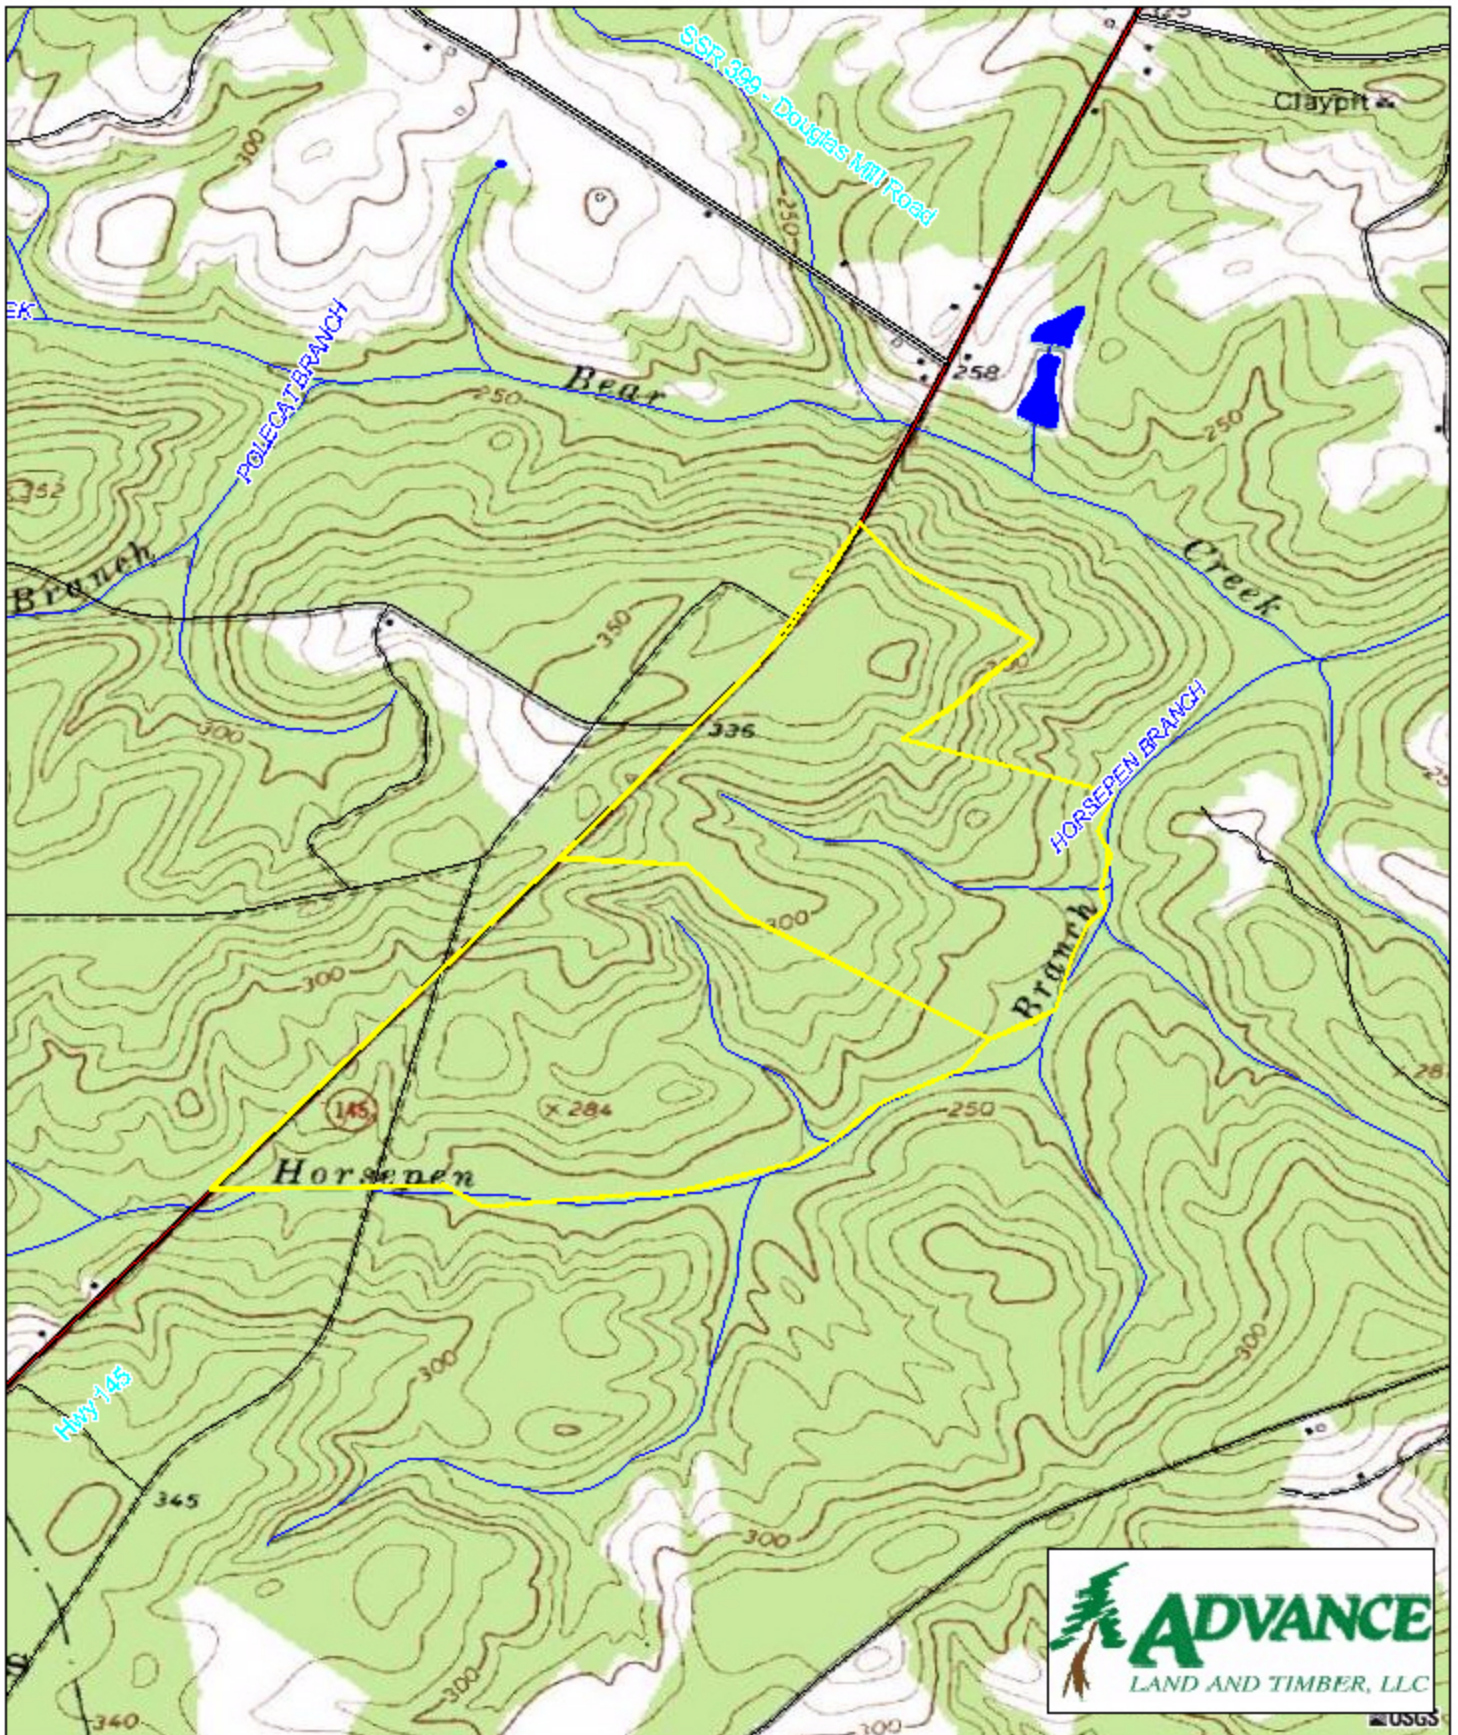

# Chesterfield County - WW Duke Tract

317.0 +/- Acres

USGS