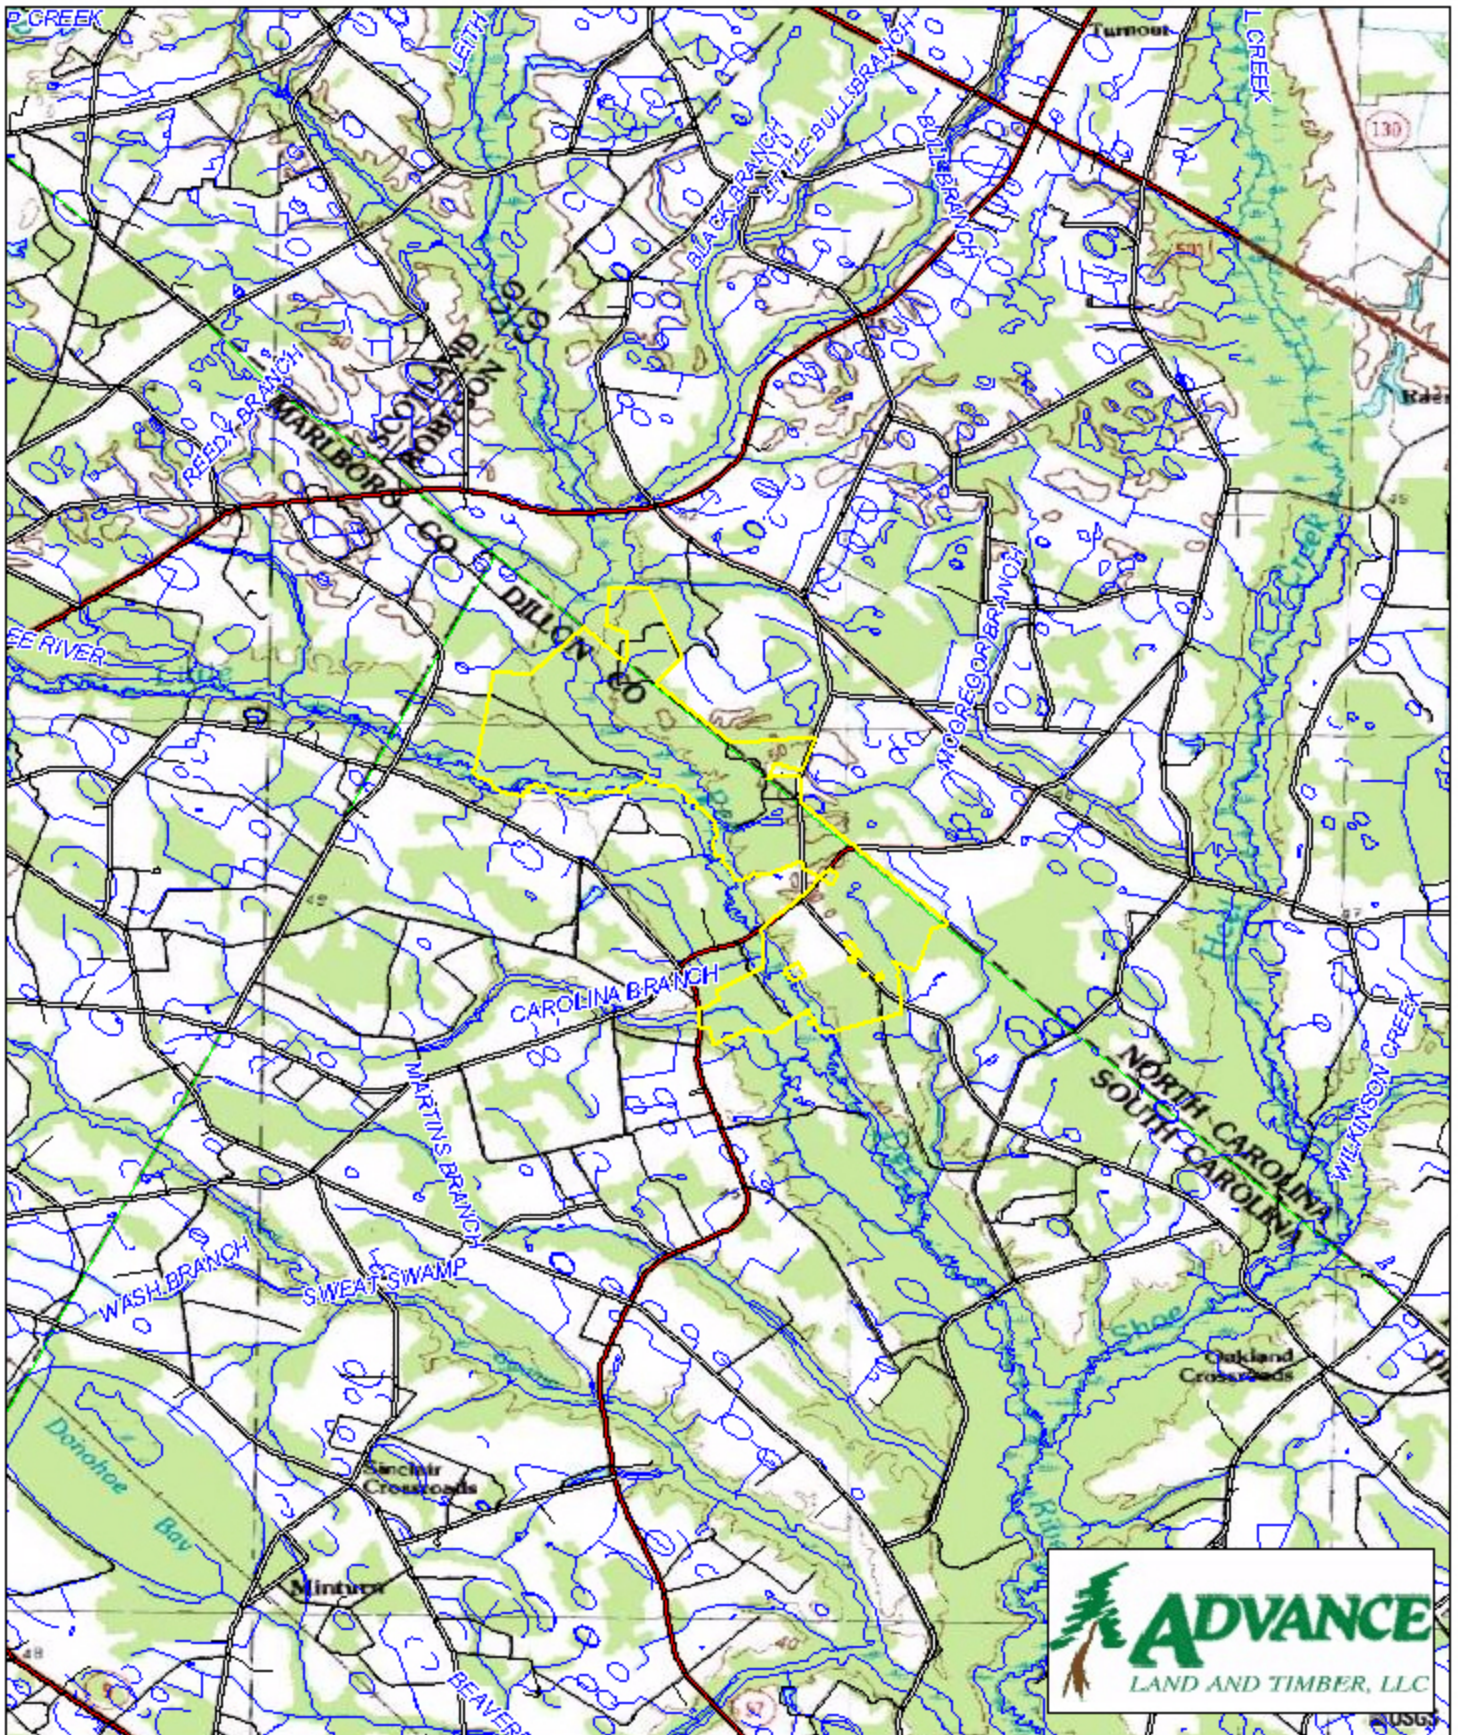

Tract #657 - Dillon County, SC

1776.0+/- Acres

USGS