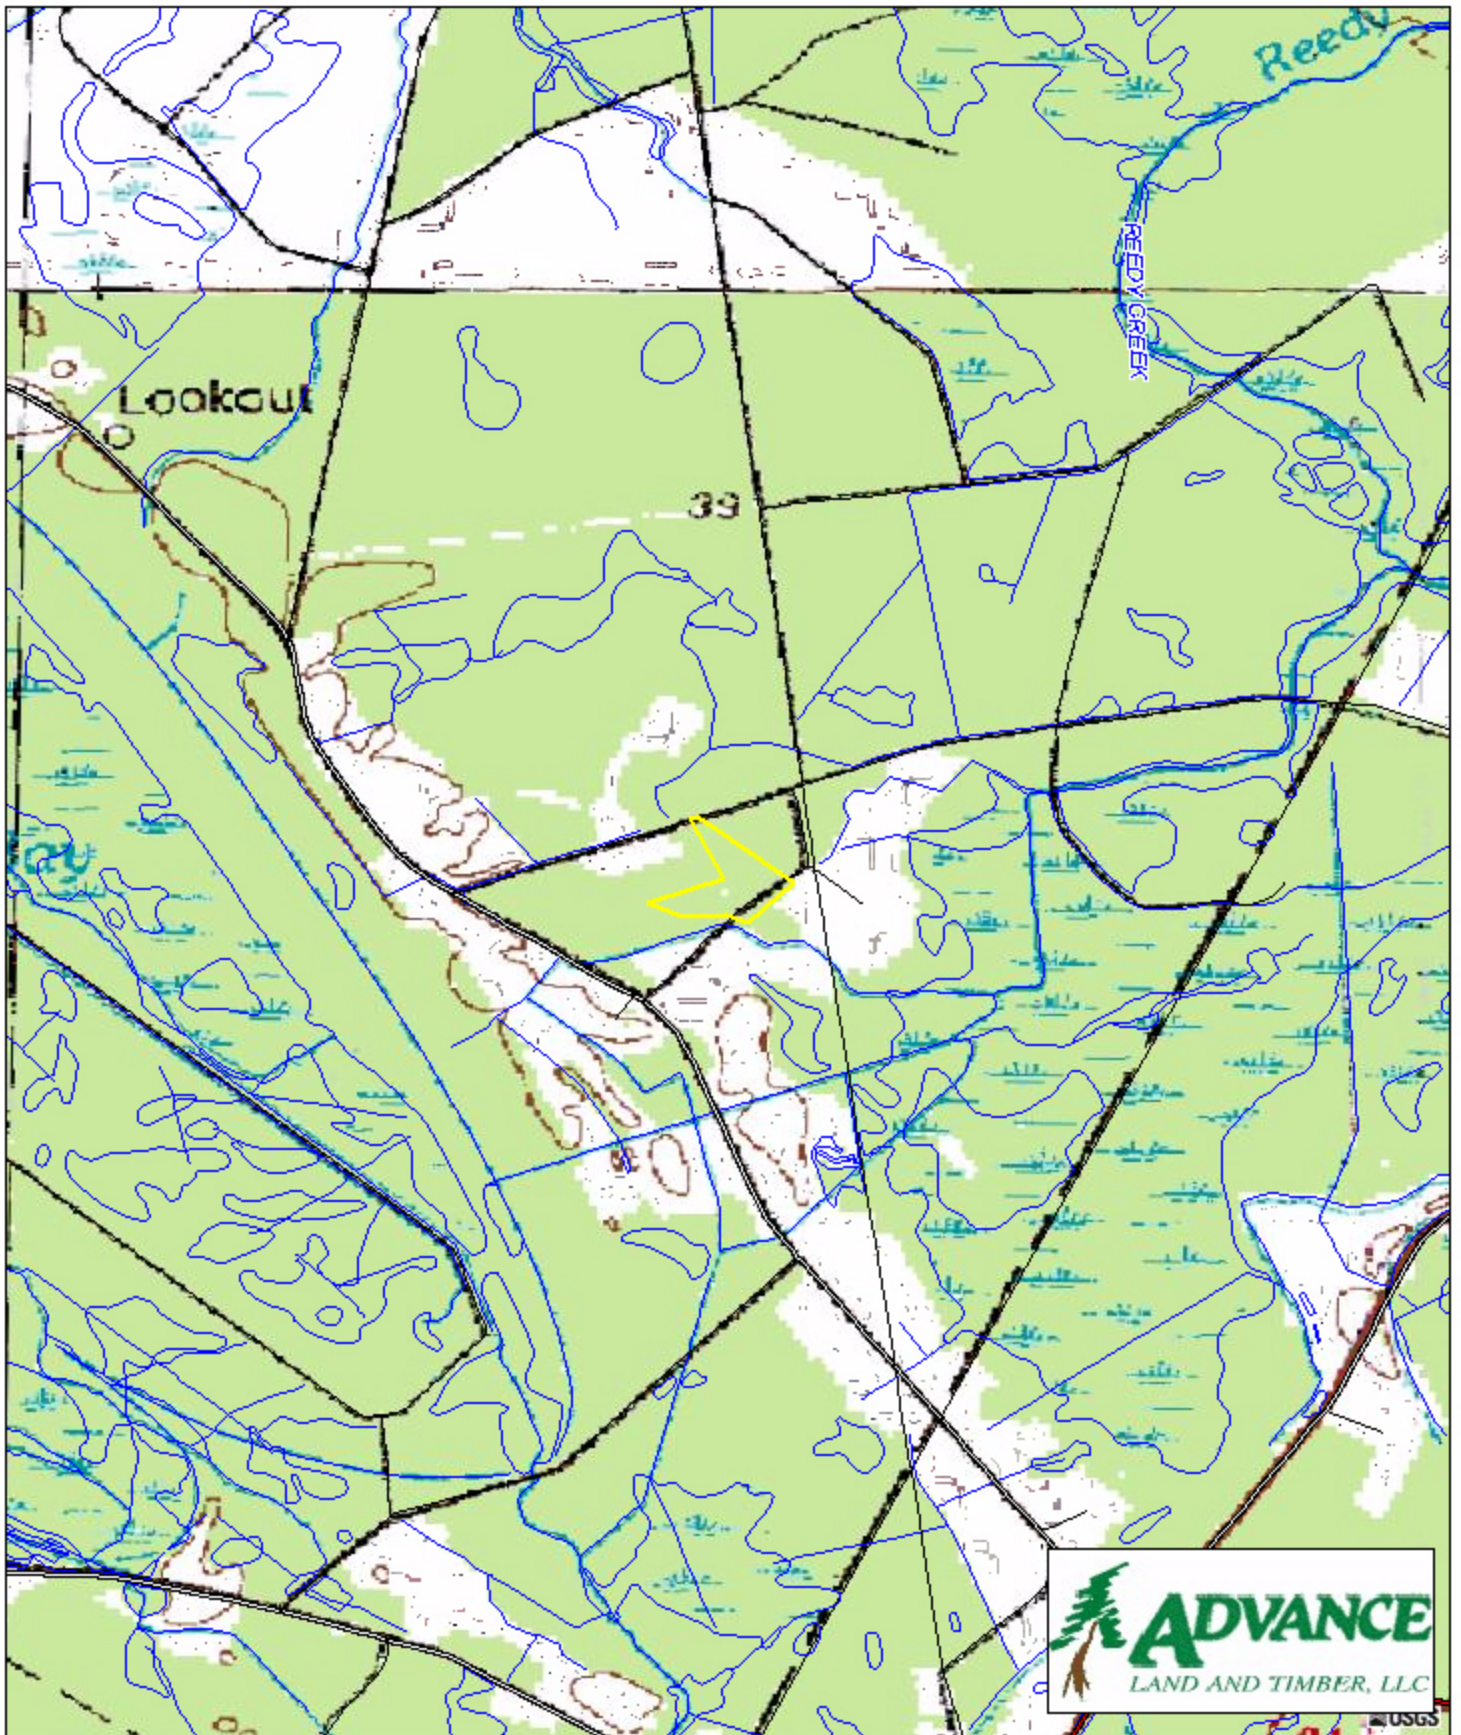

Thomas 29 Tract - Marlboro County, SC #395

23.6 Acres

USGS