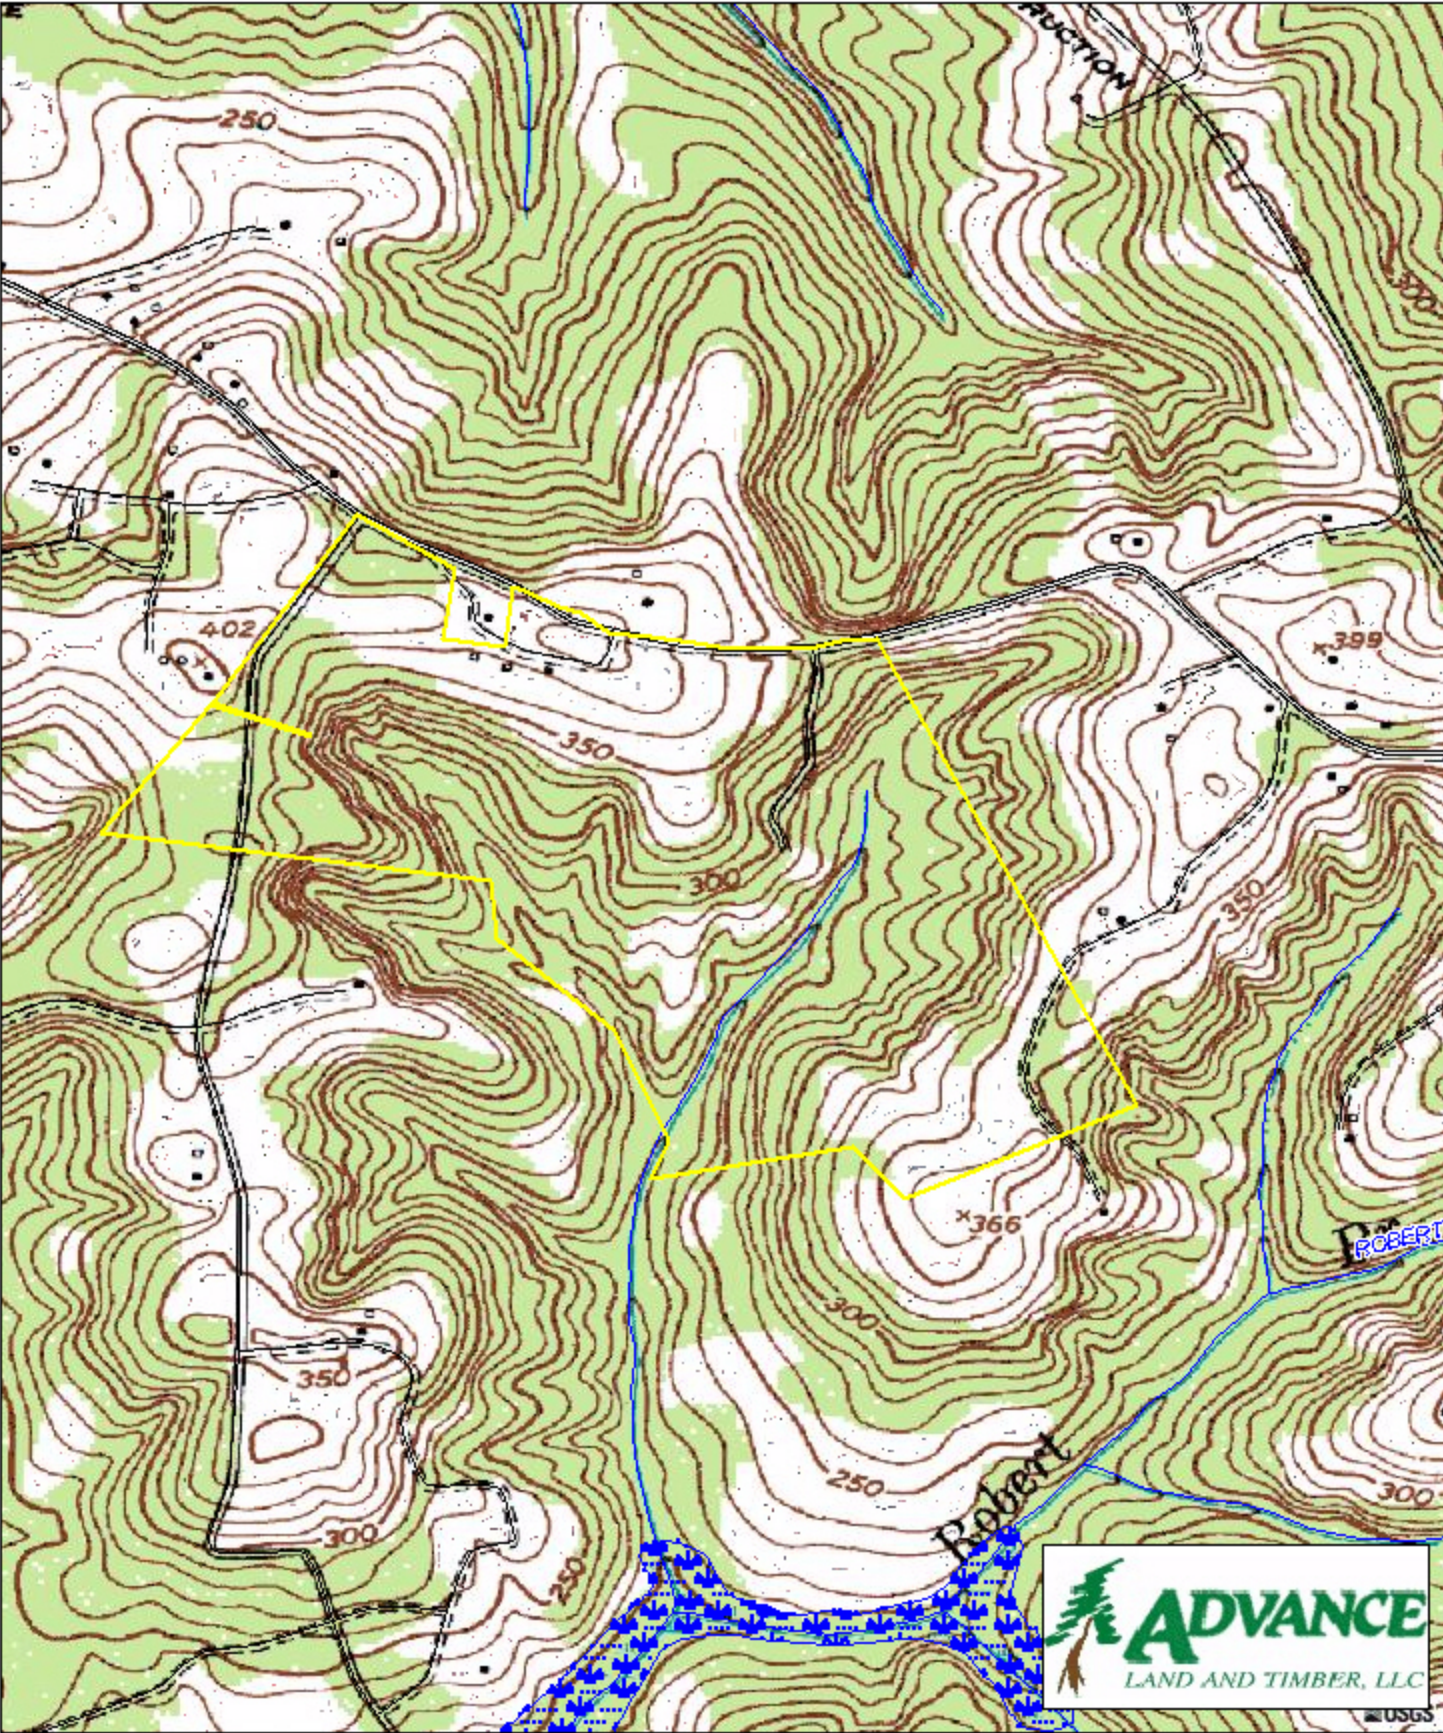

# Raftingwood Tract - Sumter County, SC #254

205.0 Acres

USGS