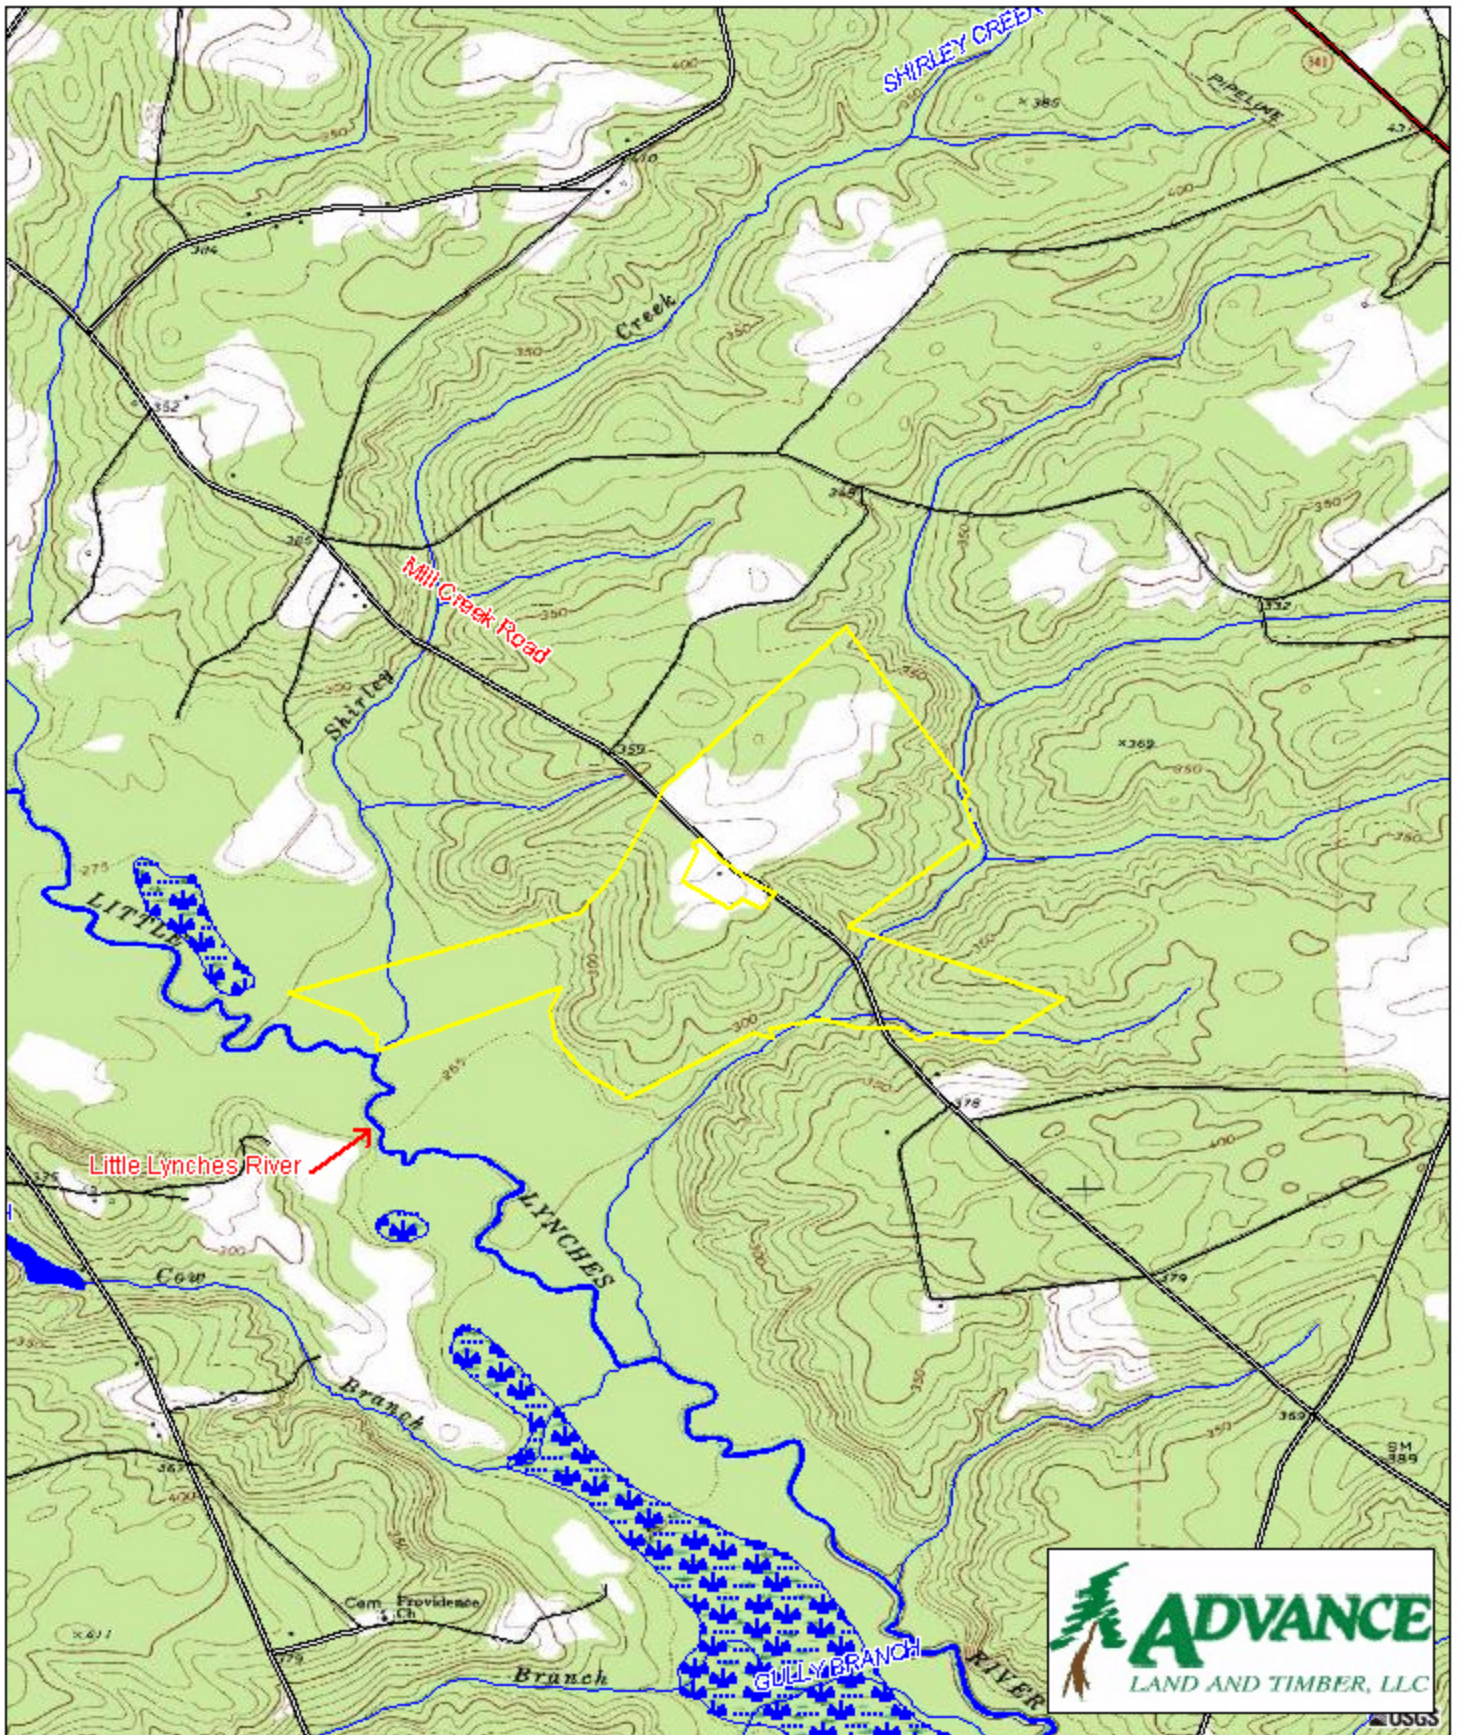

Lyon Tract - Kershaw County, SC 224

USGS