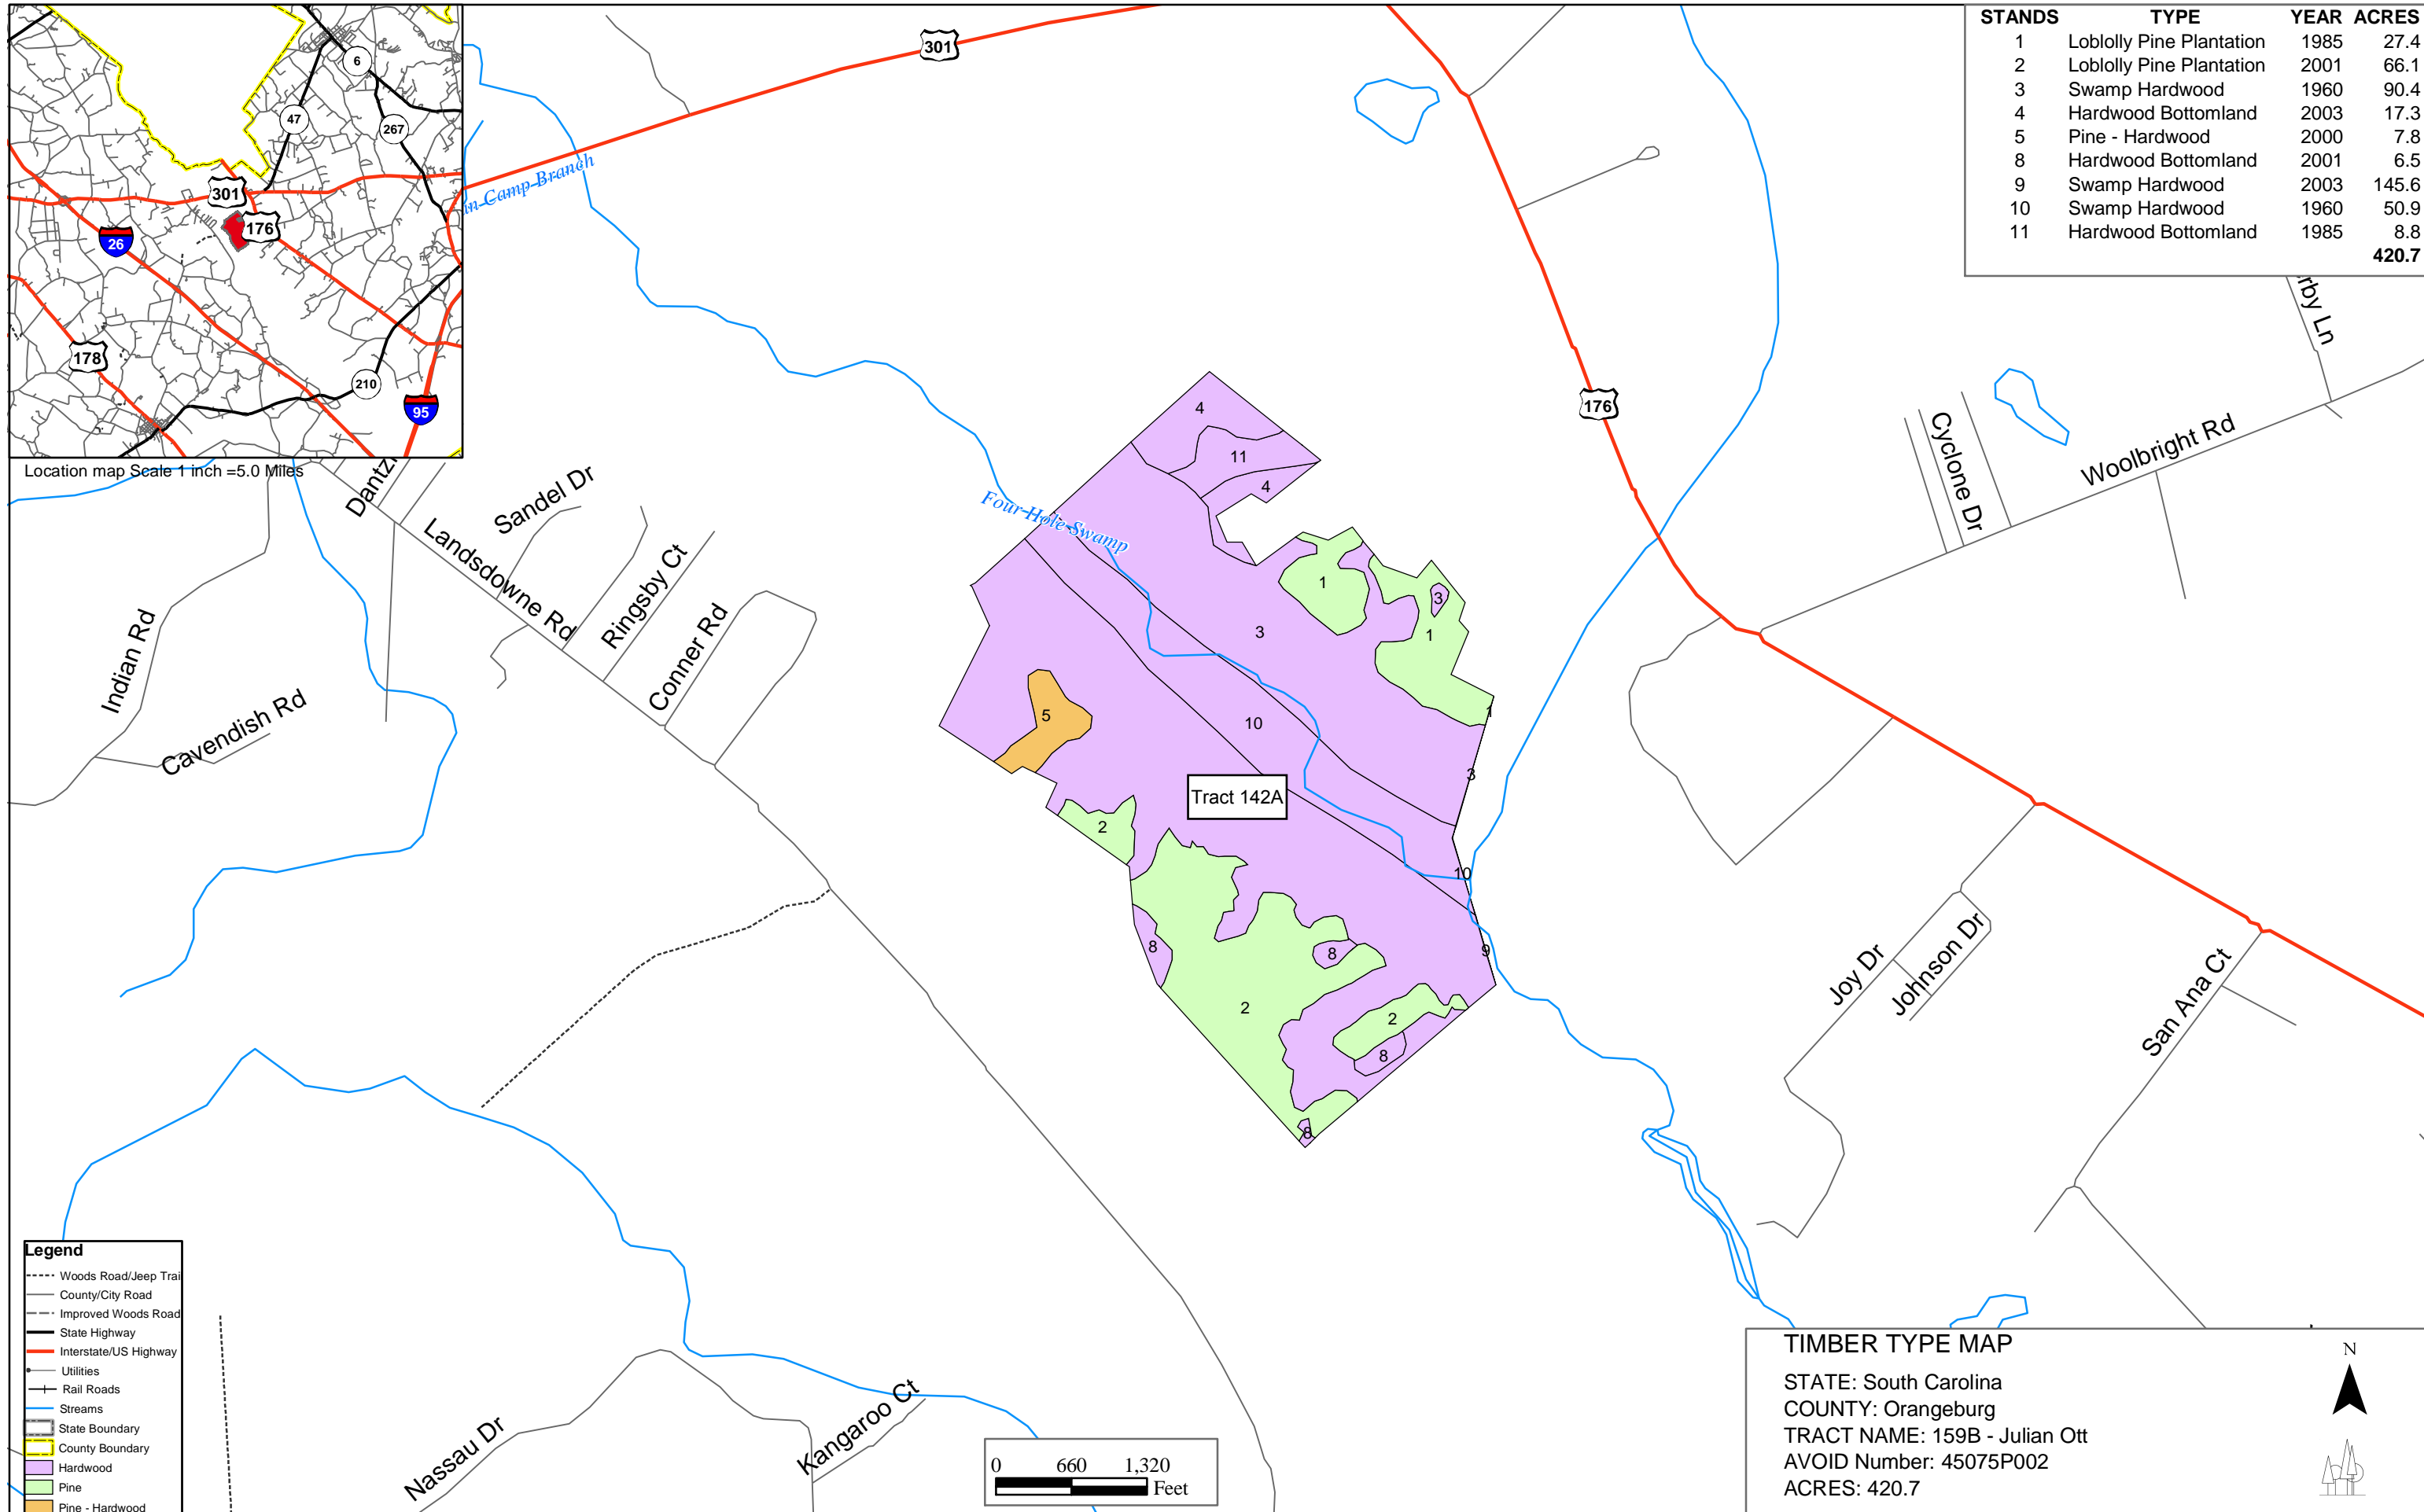

Location map Scale 1 inch = 5.0 Miles

STANDS	TYPE	YEAR	ACRES
1	Loblolly Pine Plantation	1985	27.4
2	Loblolly Pine Plantation	2001	66.1
3	Swamp Hardwood	1960	90.4
4	Hardwood Bottomland	2003	17.3
5	Pine - Hardwood	2000	7.8
8	Hardwood Bottomland	2001	6.5
9	Swamp Hardwood	2003	145.6
10	Swamp Hardwood	1960	50.9
11	Hardwood Bottomland	1985	8.8
			420.7

Legend

- Woods Road/Jeep Trail
- County/City Road
- - - Improved Woods Road
- State Highway
- Interstate/US Highway
- Utilities
- Rail Roads
- Streams
- State Boundary
- County Boundary
- Hardwood
- Pine
- Pine - Hardwood

TIMBER TYPE MAP

STATE: South Carolina
 COUNTY: Orangeburg
 TRACT NAME: 159B - Julian Ott
 AVOID Number: 45075P002
 ACRES: 420.7