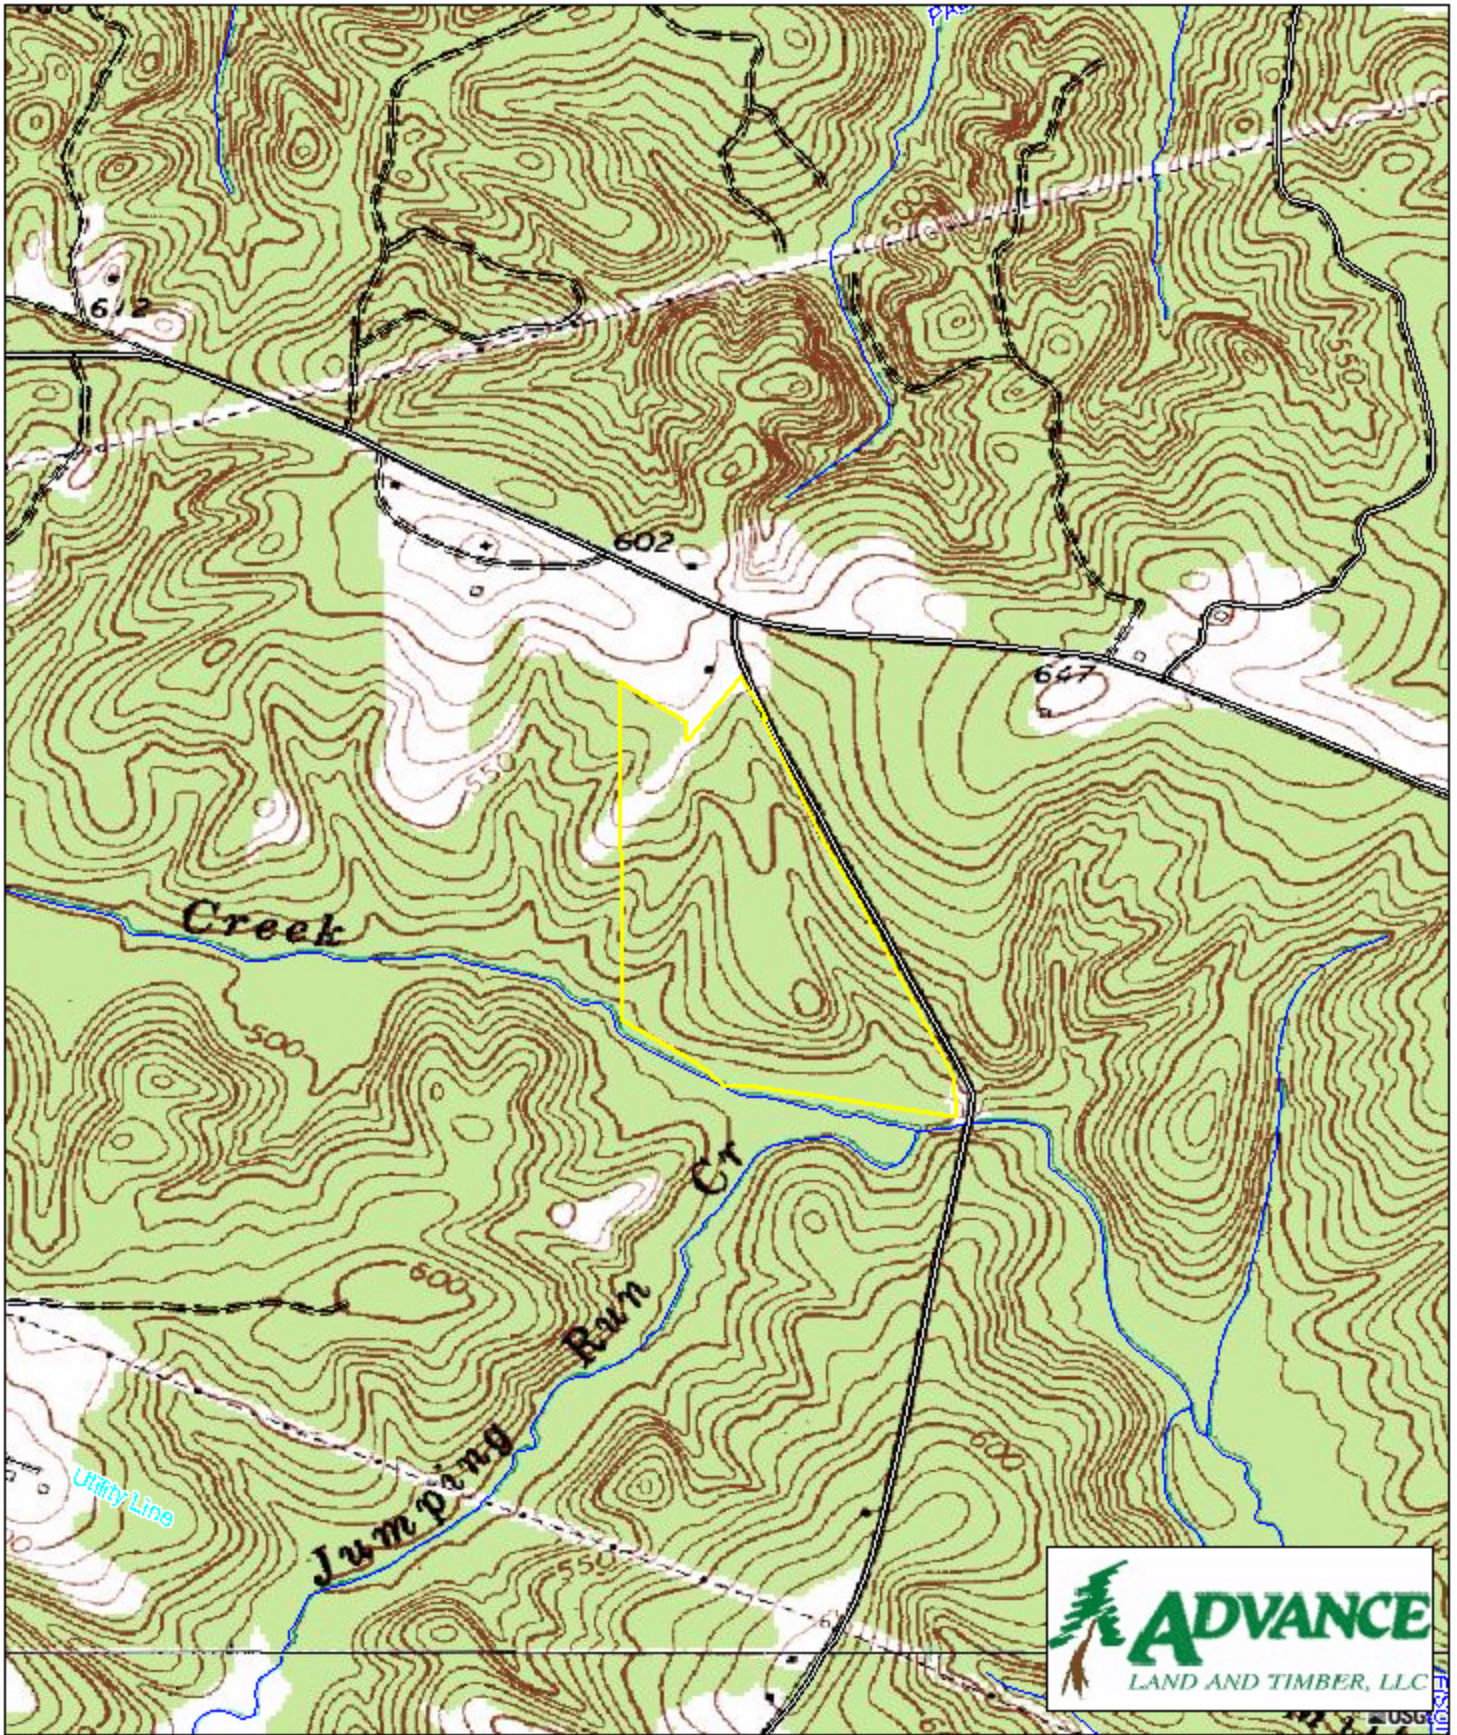

Nance 53 Tract - Union County, SC #117

53.0 acres

USGS