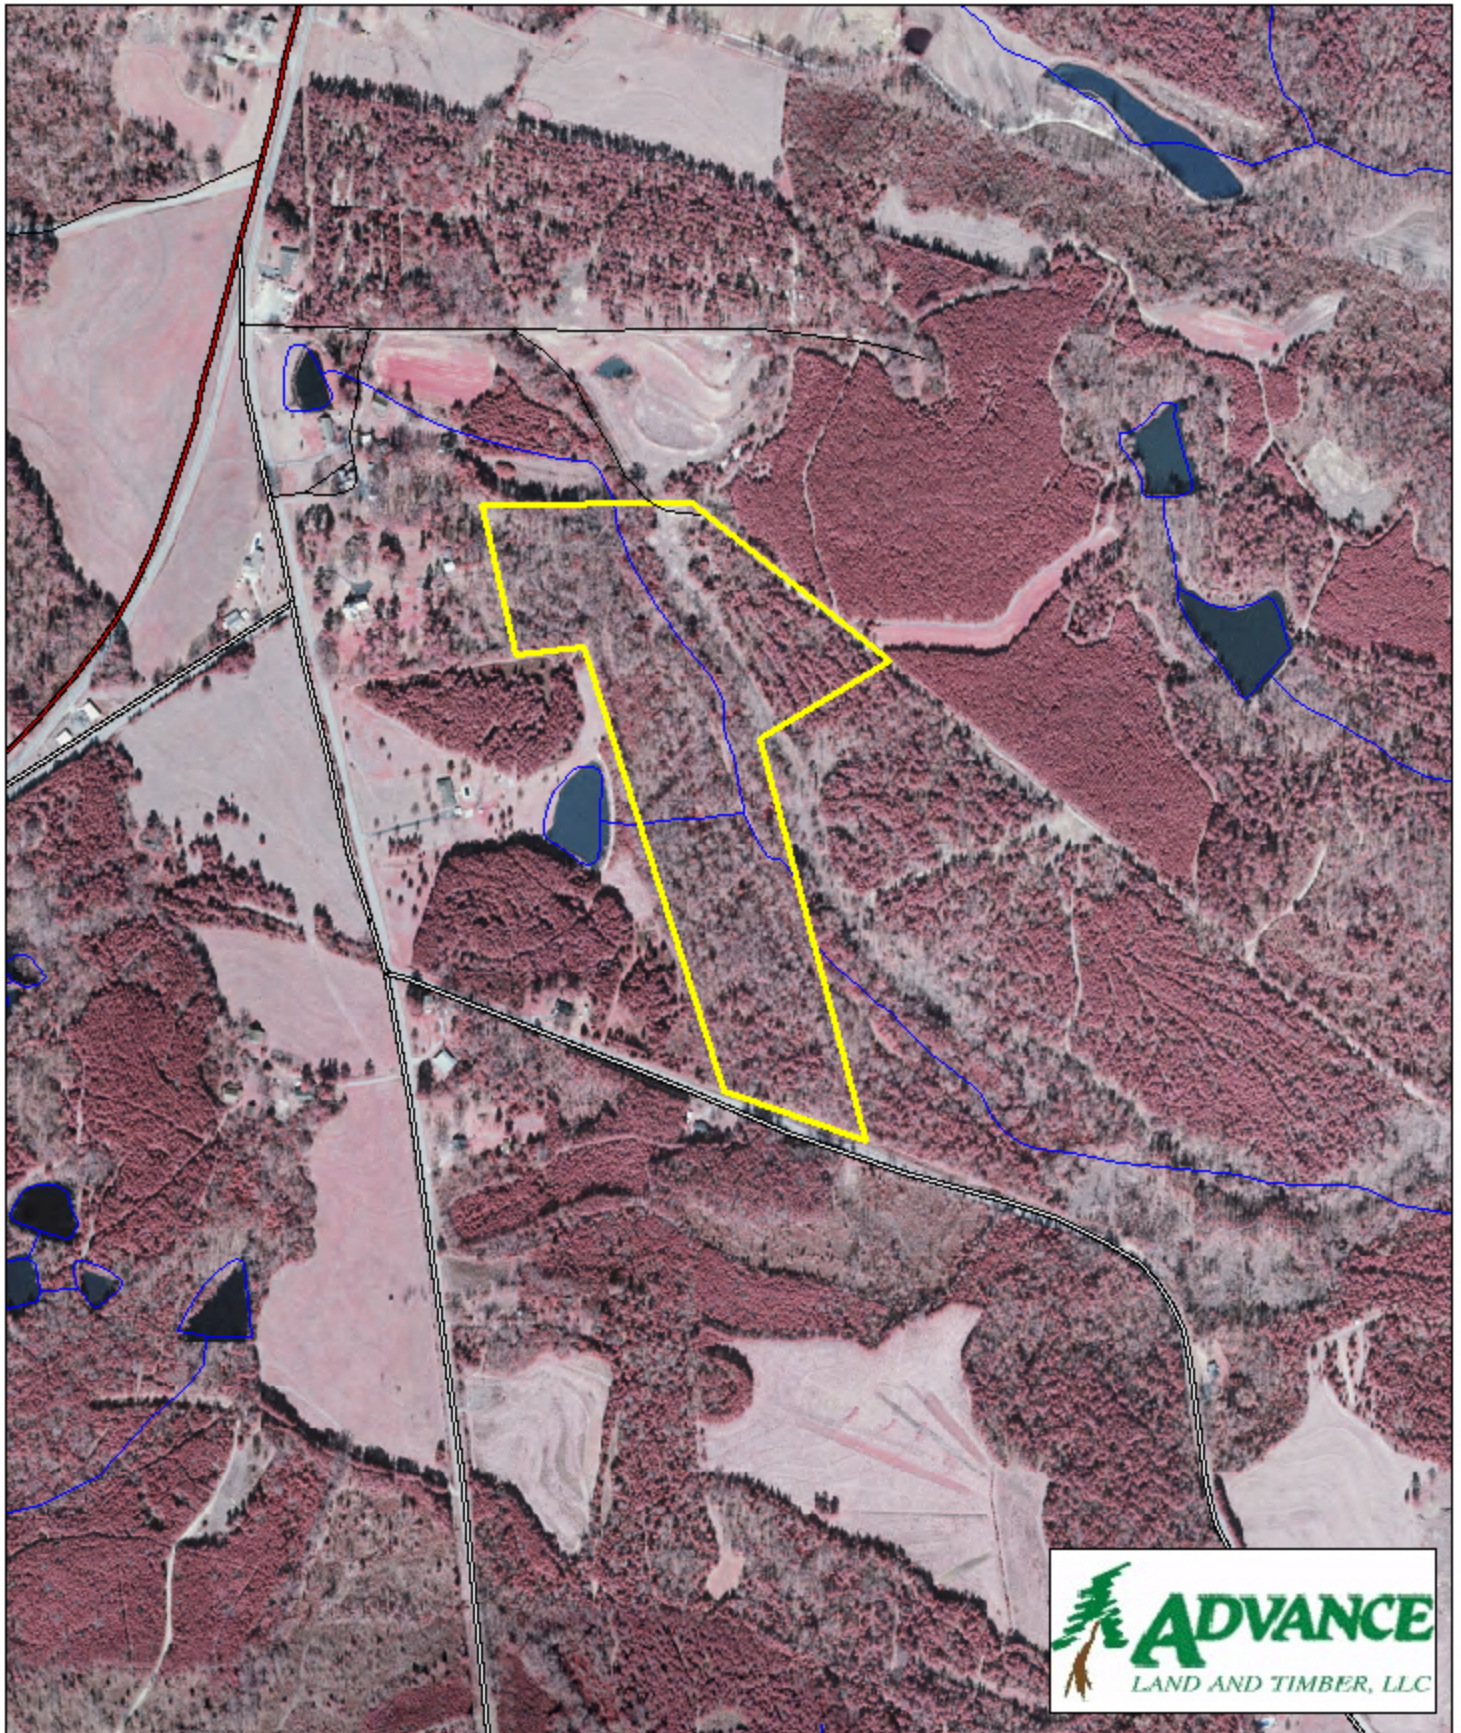

Tract A794 Newberry County, SC

1 inch = 660 feet
31 +/- acres

The information provided on this map is believed to be accurate and is based on the best information available at this time, however, this information is in no way guaranteed.