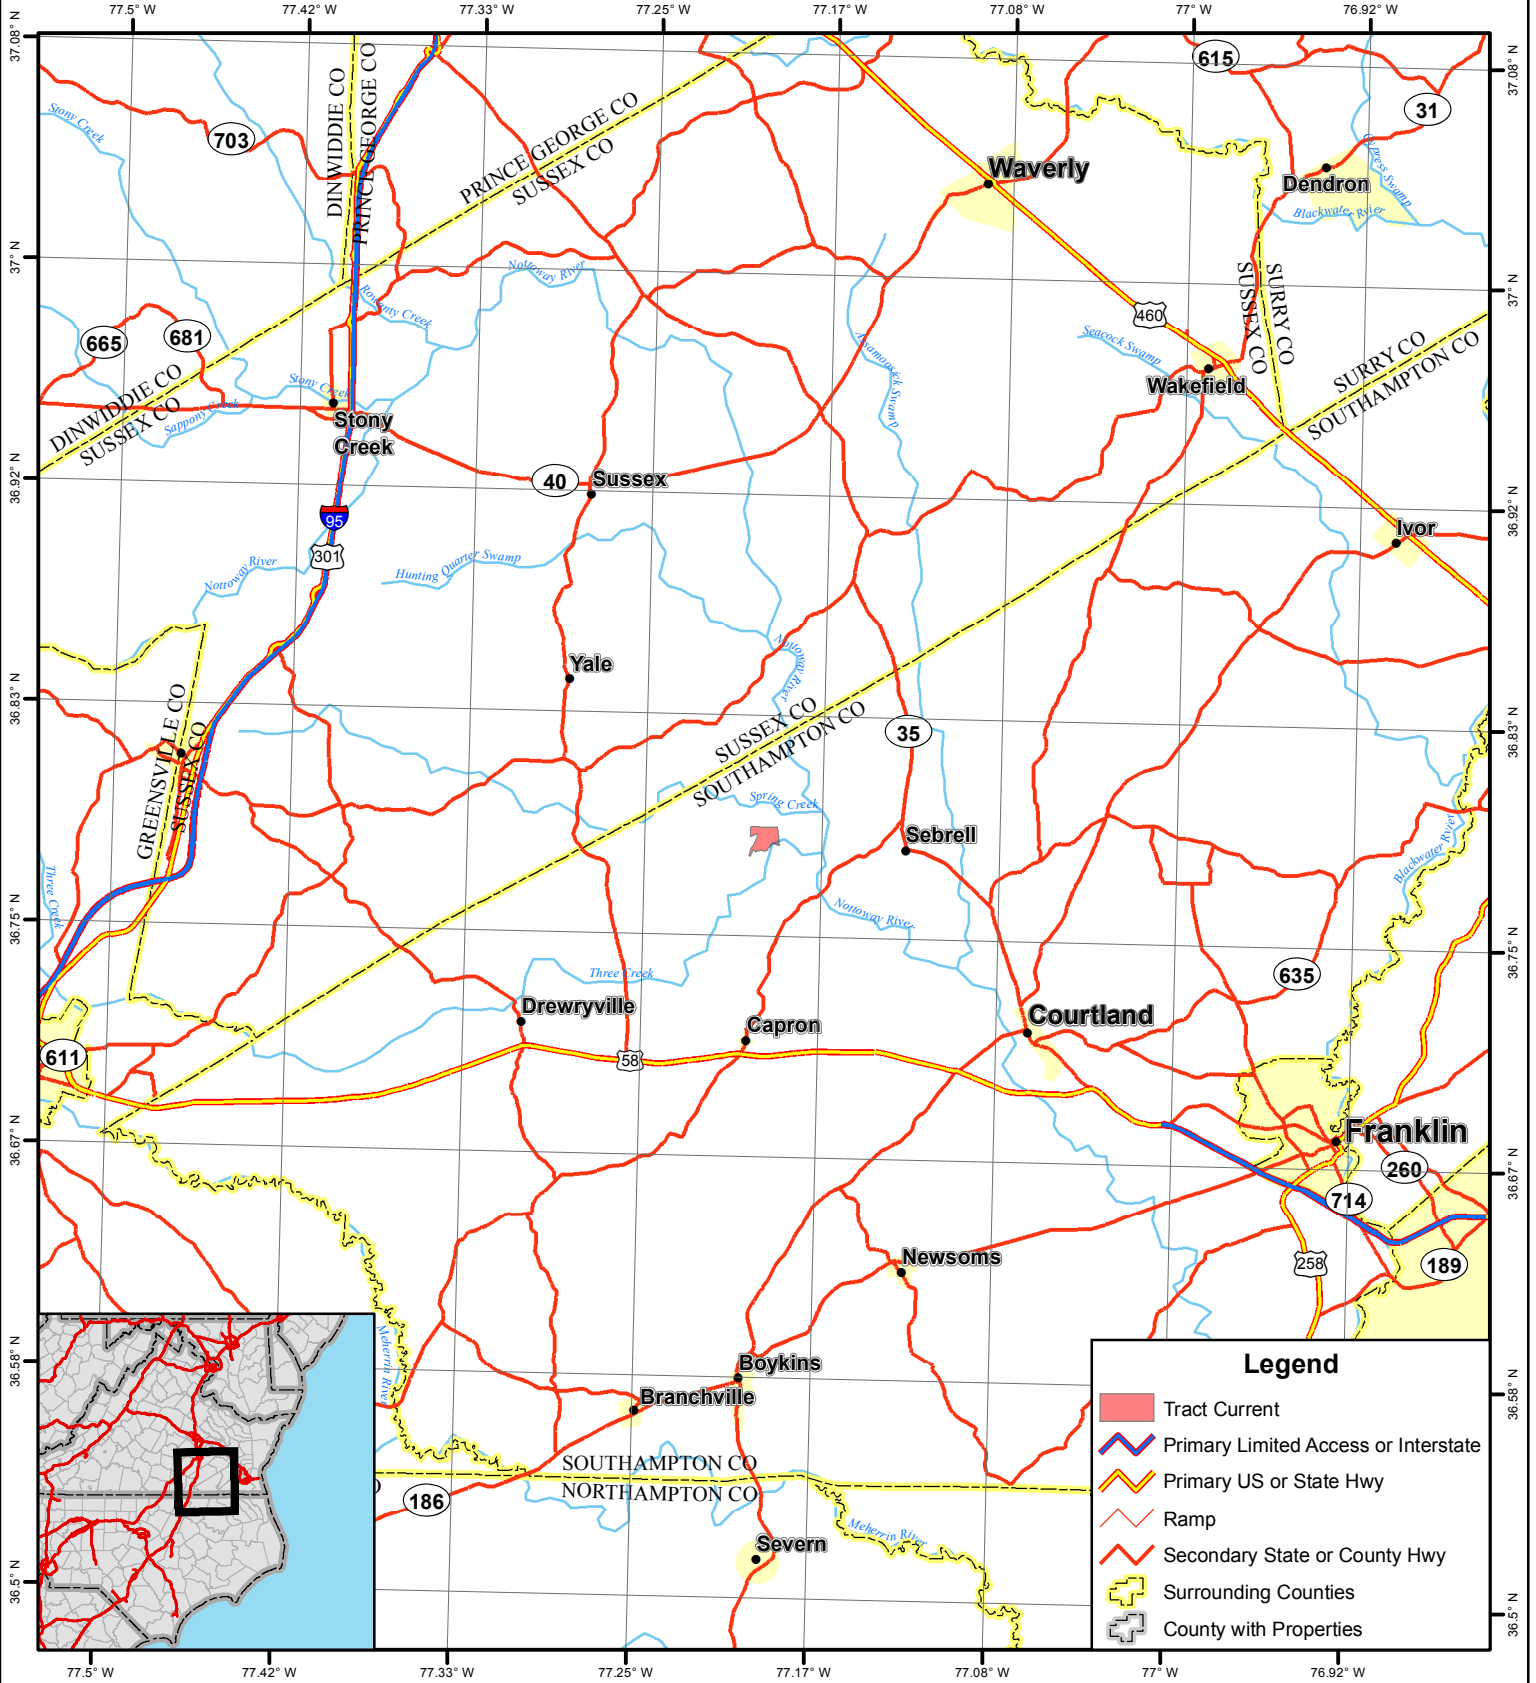

Comp 14

Southampton County, VA

238.91 Acres

Lat. 36.788, Long. -77.194 (Tract Center)

Mapping# :014717
Accounting# :014717

Legend	
	Tract Current
	Primary Limited Access or Interstate
	Primary US or State Hwy
	Ramp
	Secondary State or County Hwy
	Surrounding Counties
	County with Properties