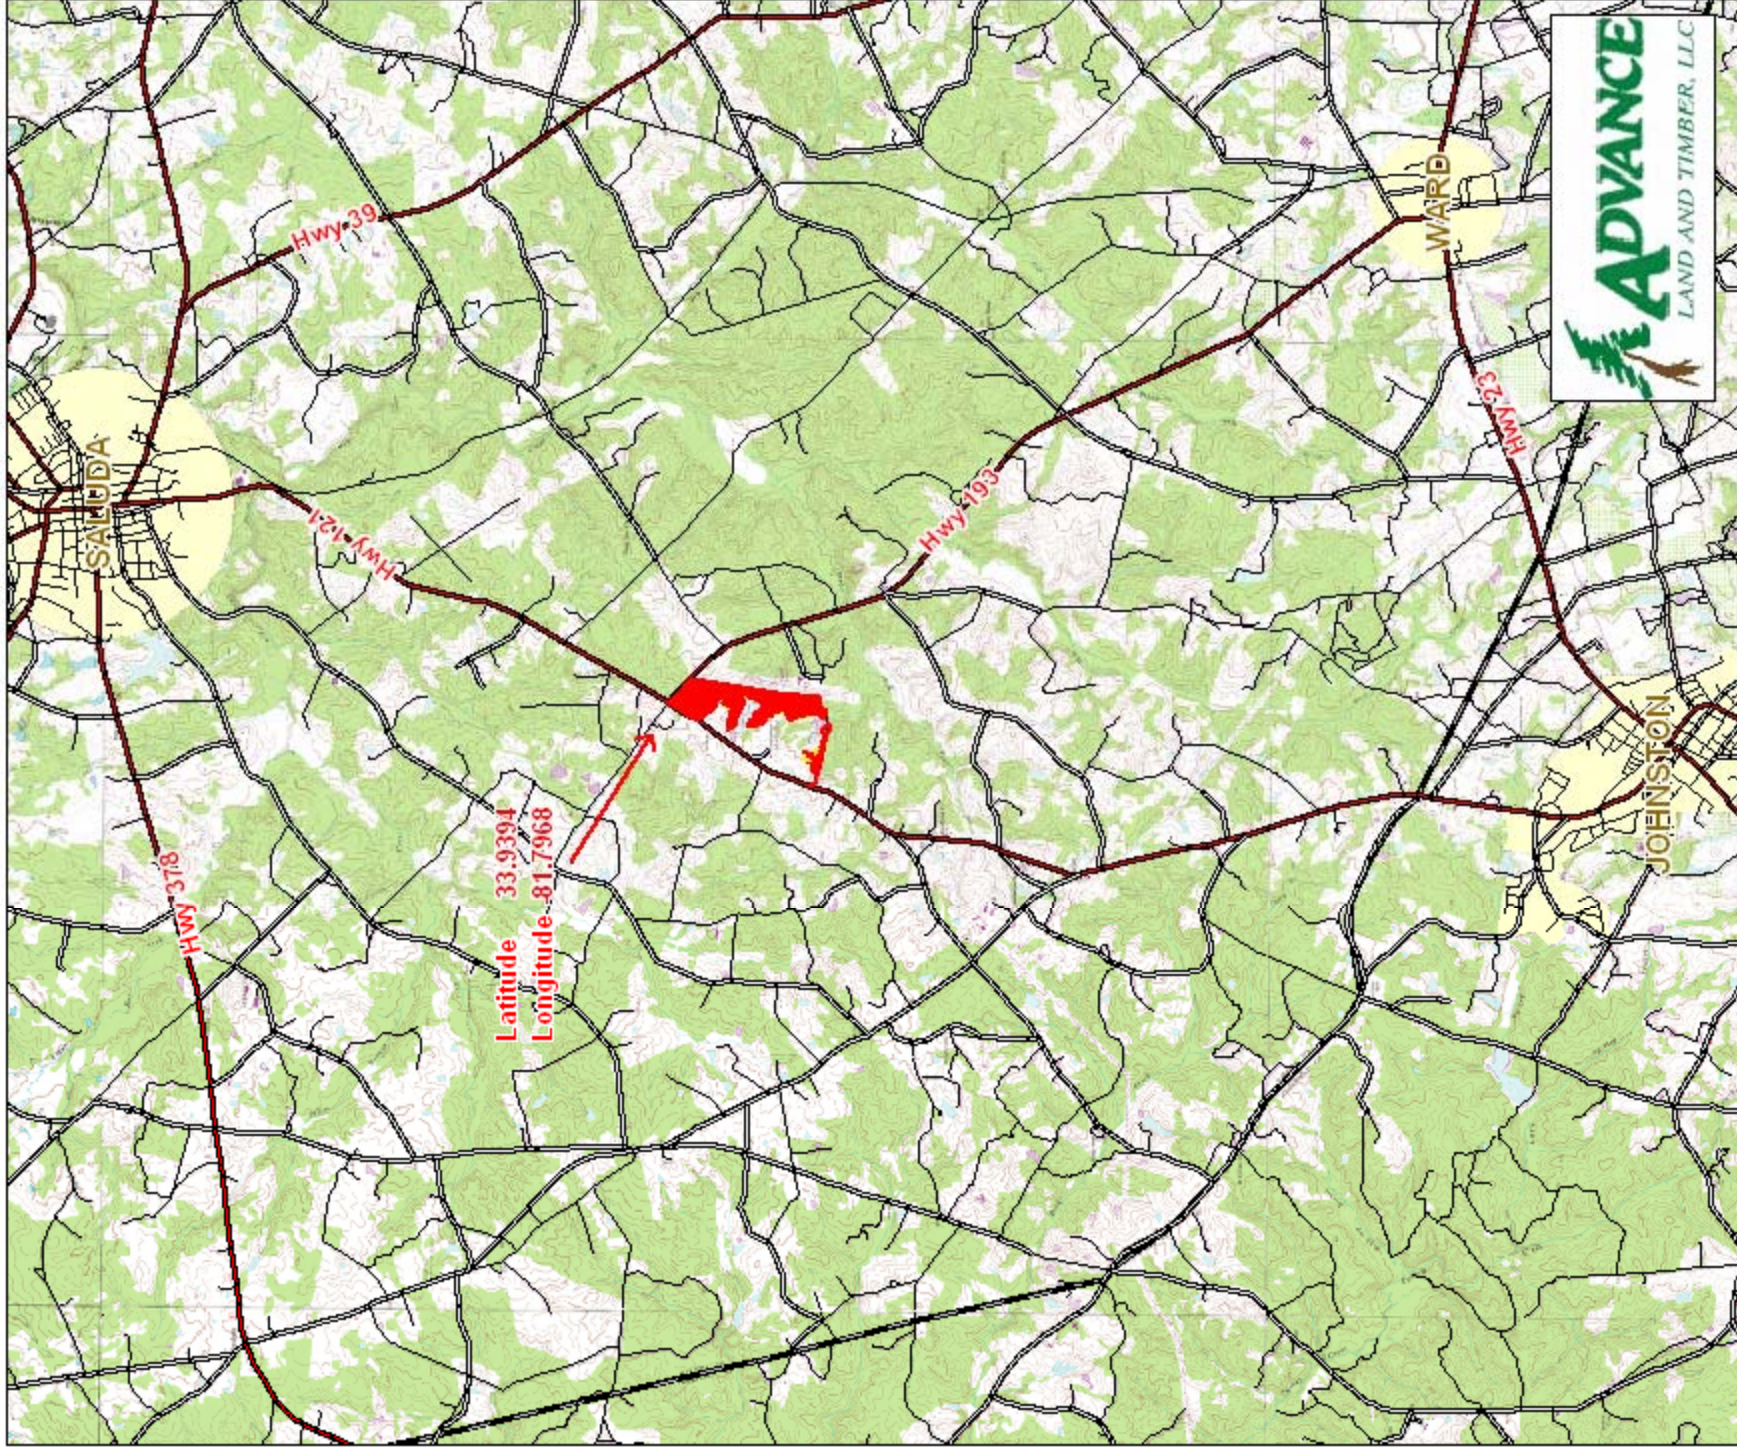

Persimmon Hill Saluda County, SC

1 inch = 7,500 feet

The information provided on this map is believed to be accurate and is based on the best information available at this time, however, this information is in no way guaranteed.