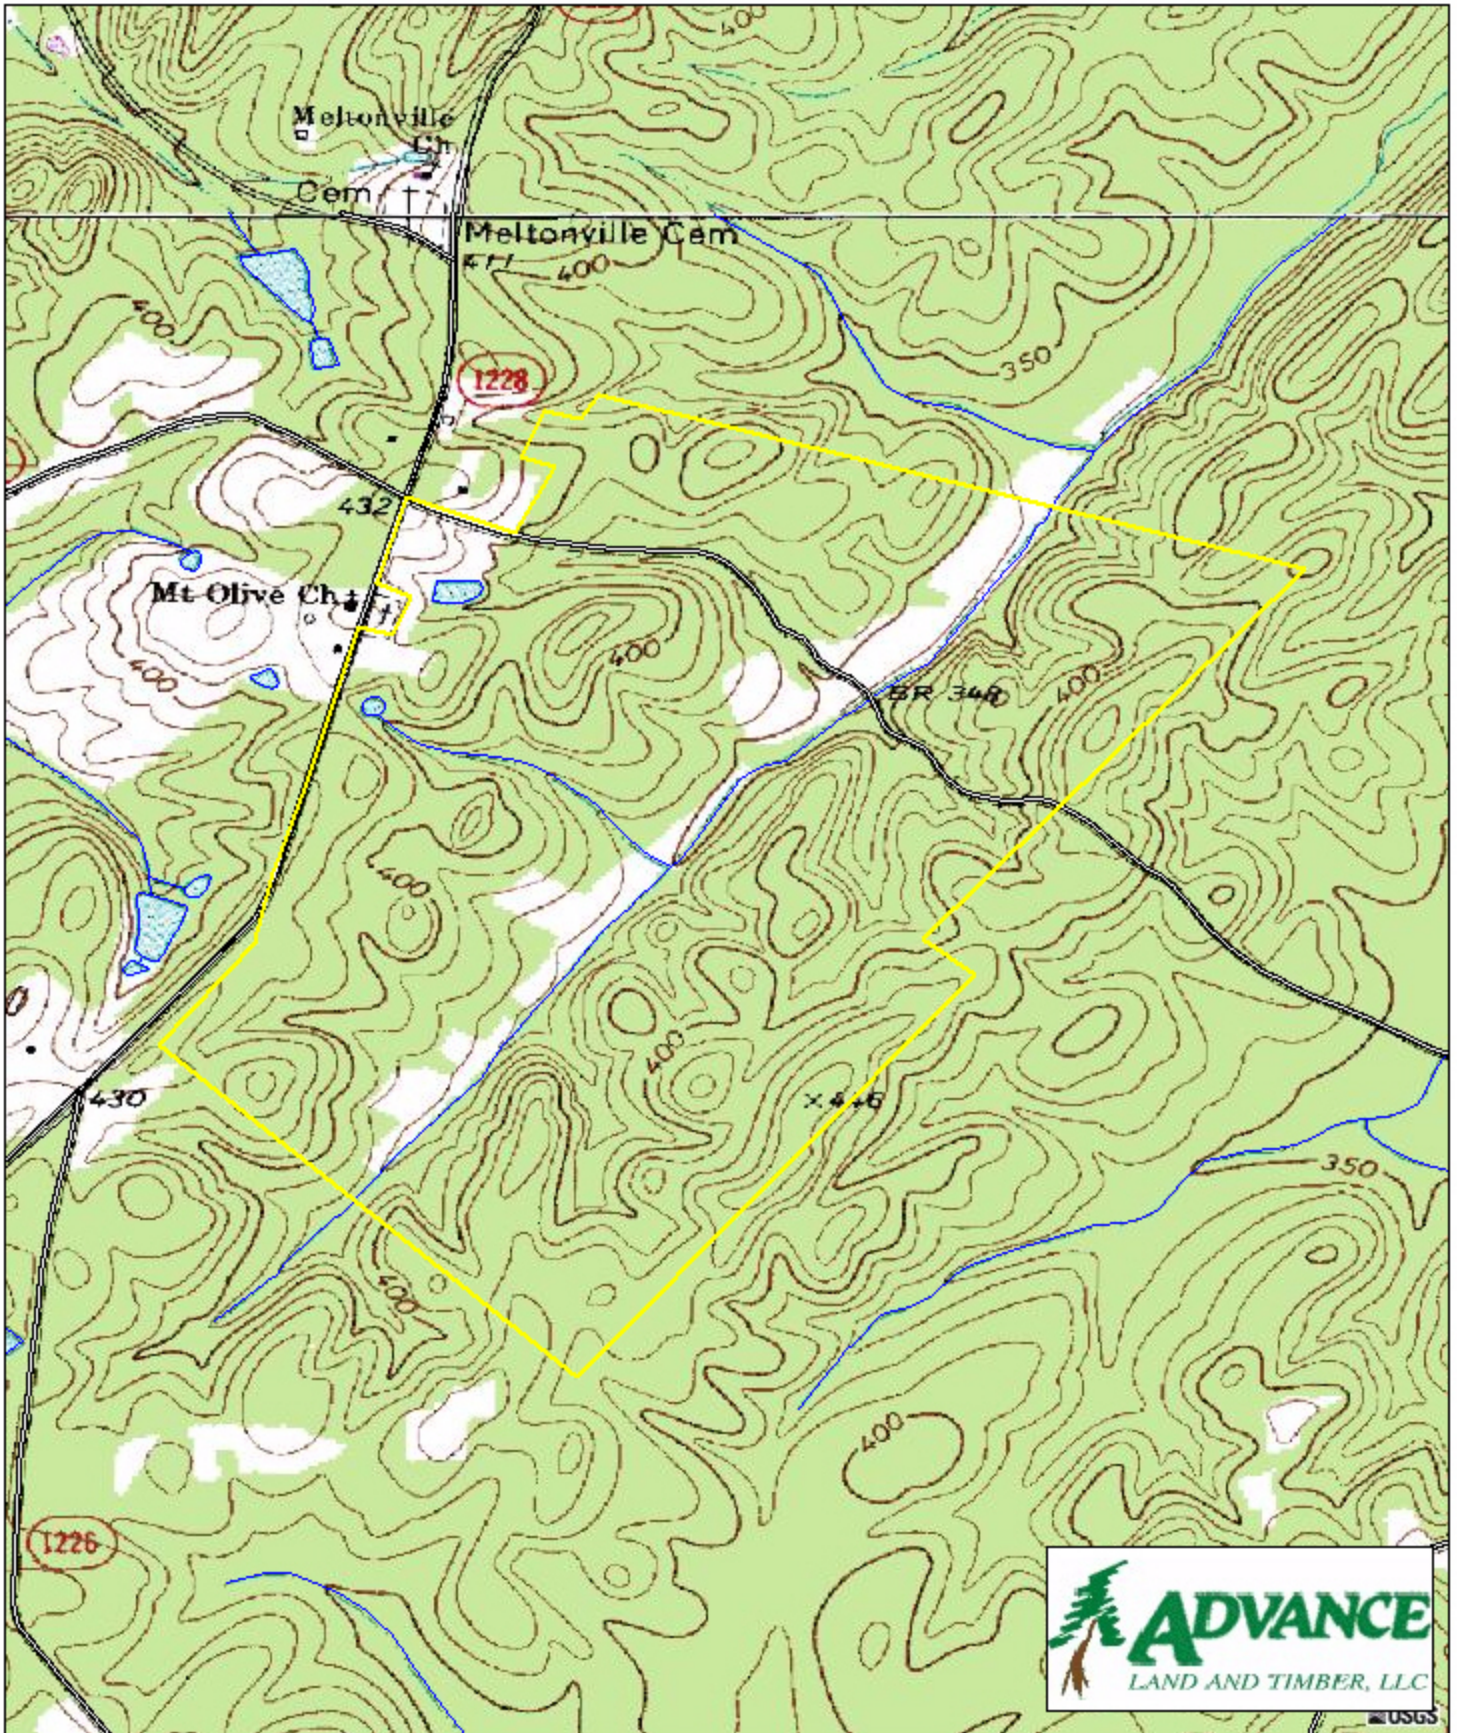

# Austin 427 Tract Anson County, NC

1 inch = 990 feet  
426 +/- acres

USGS