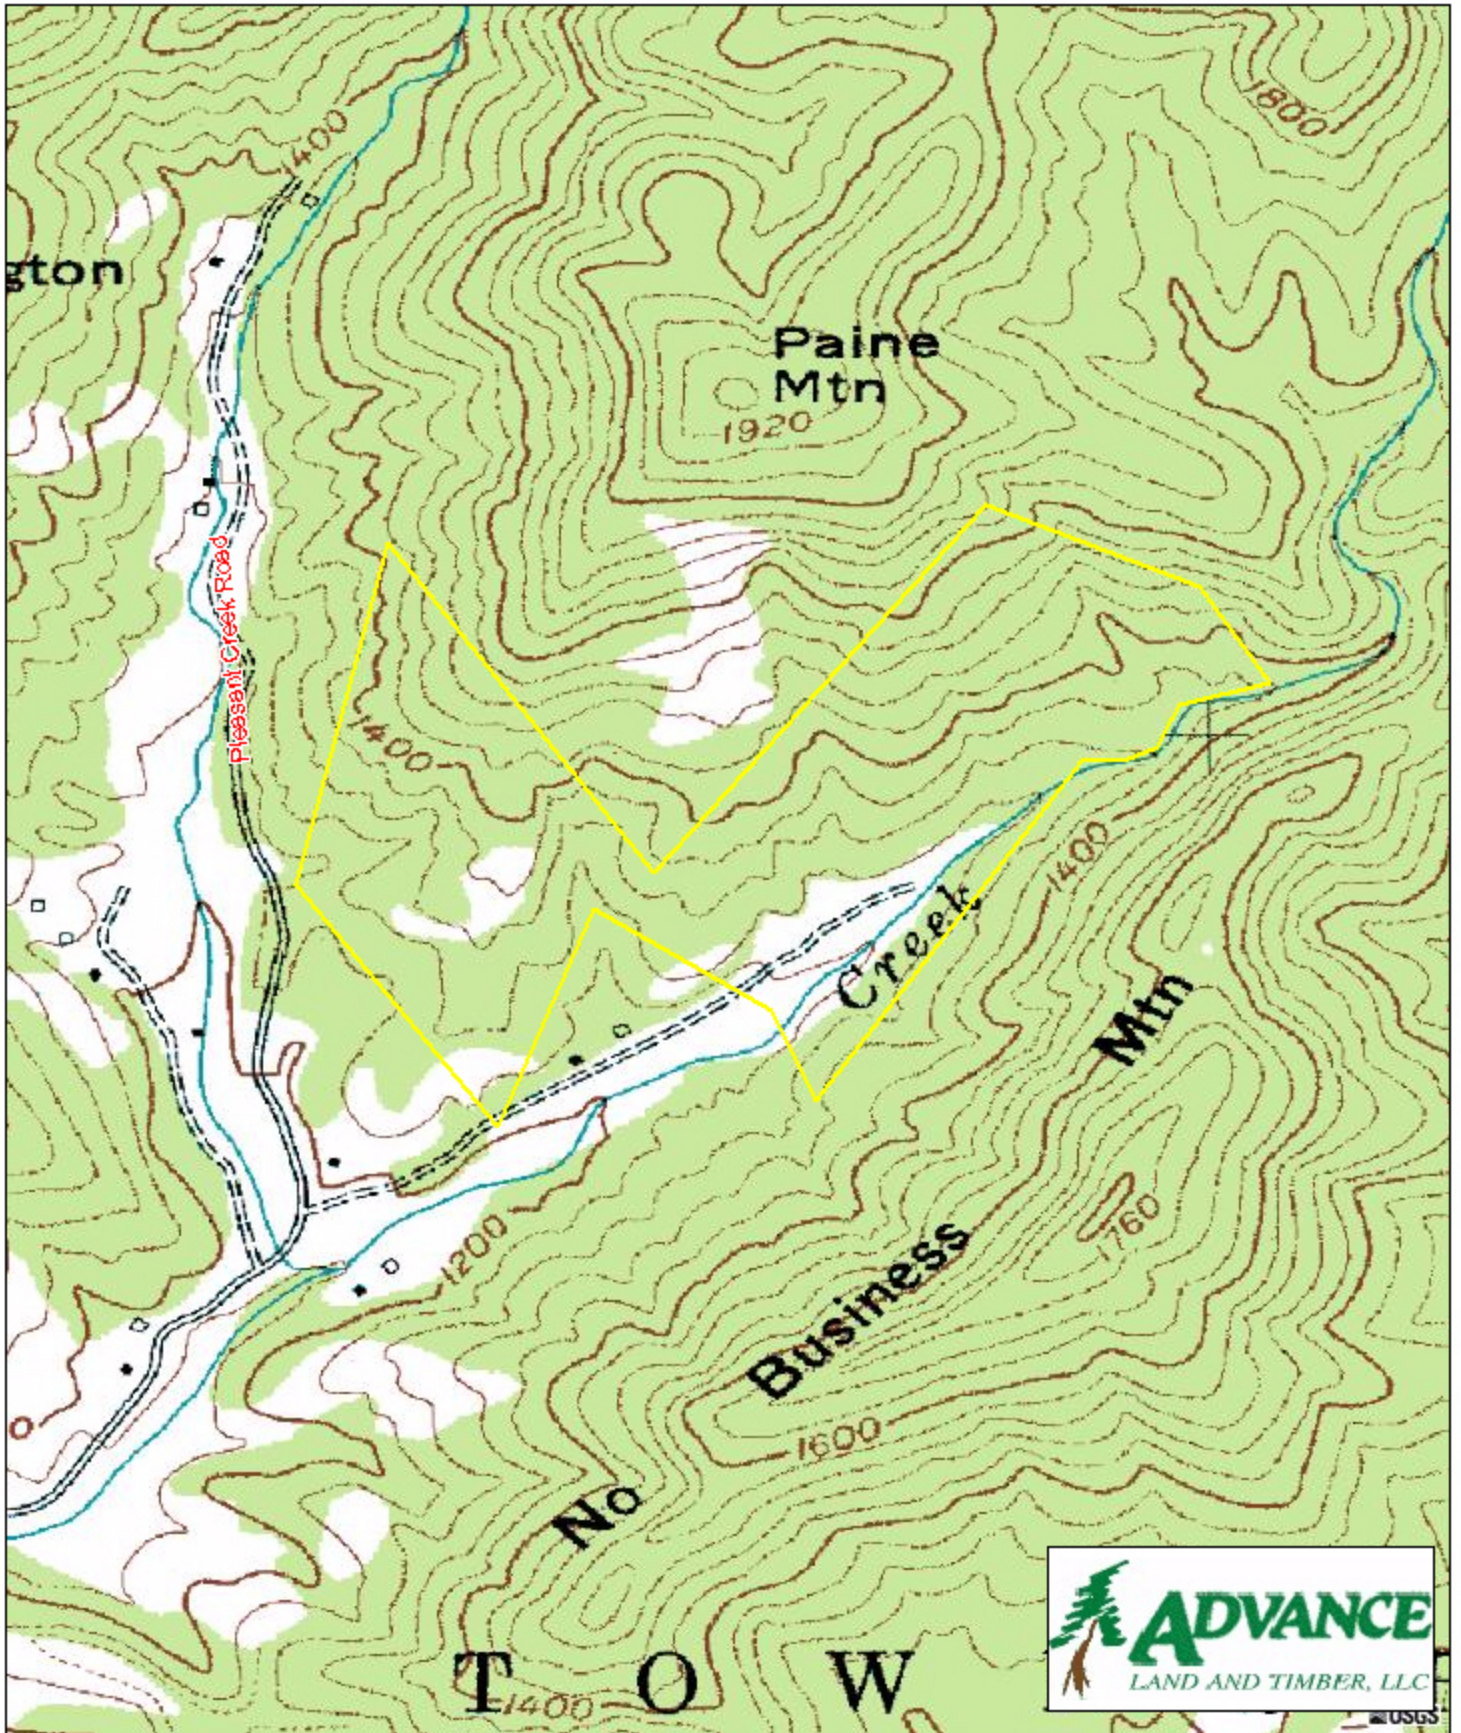

Tract #A89 - Cleveland County, NC

124.48 Acres

USGS