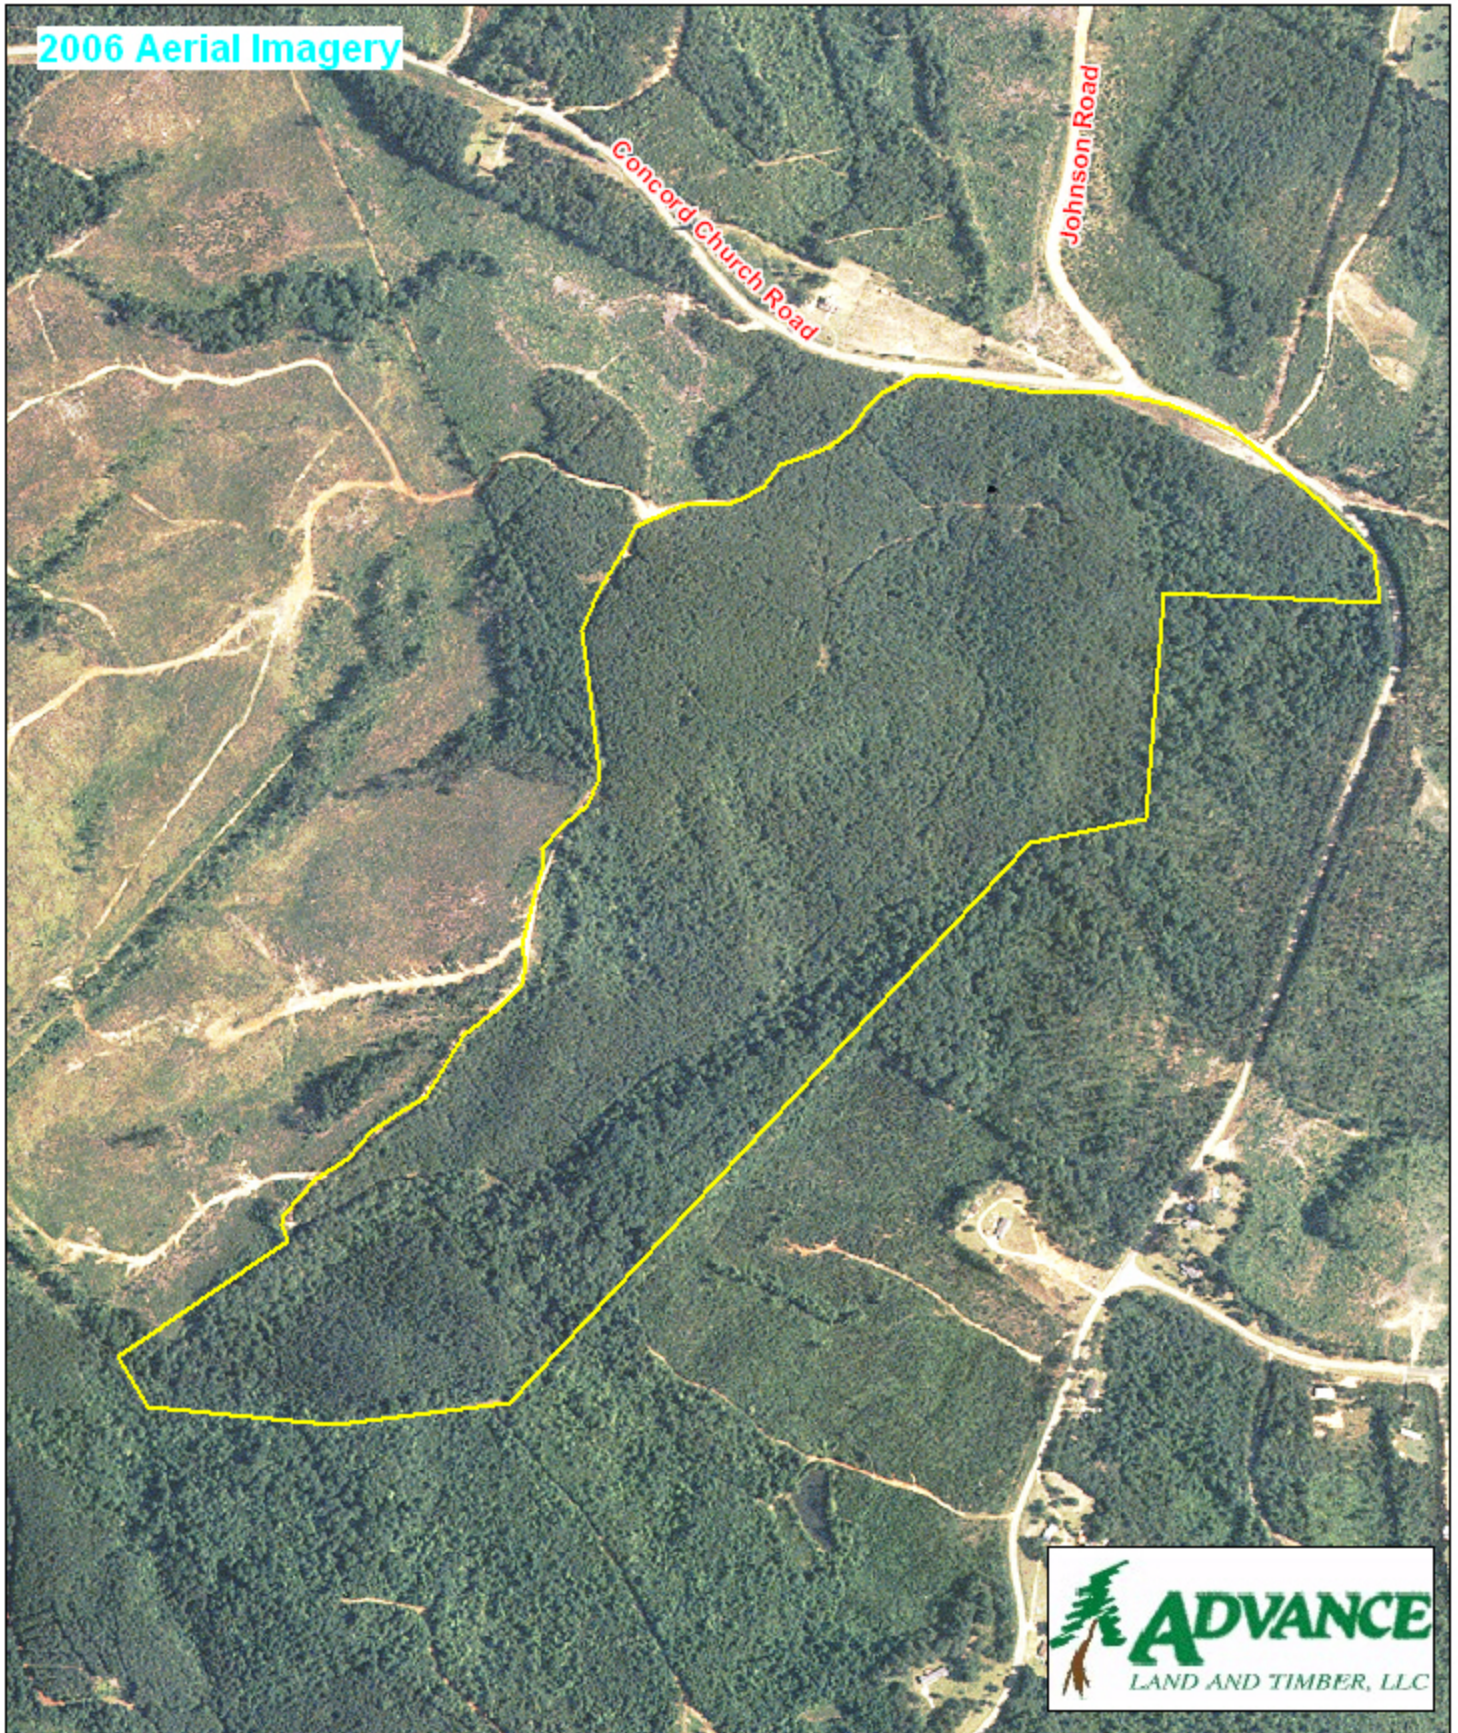

Kern's Tract Richmond County, NC

1 inch = 660 feet
132.6 +/- acres

2006 Aerial Imagery

The information provided on this map is believed to be accurate and is based on the best information available at this time, however, this information is in no way guaranteed.