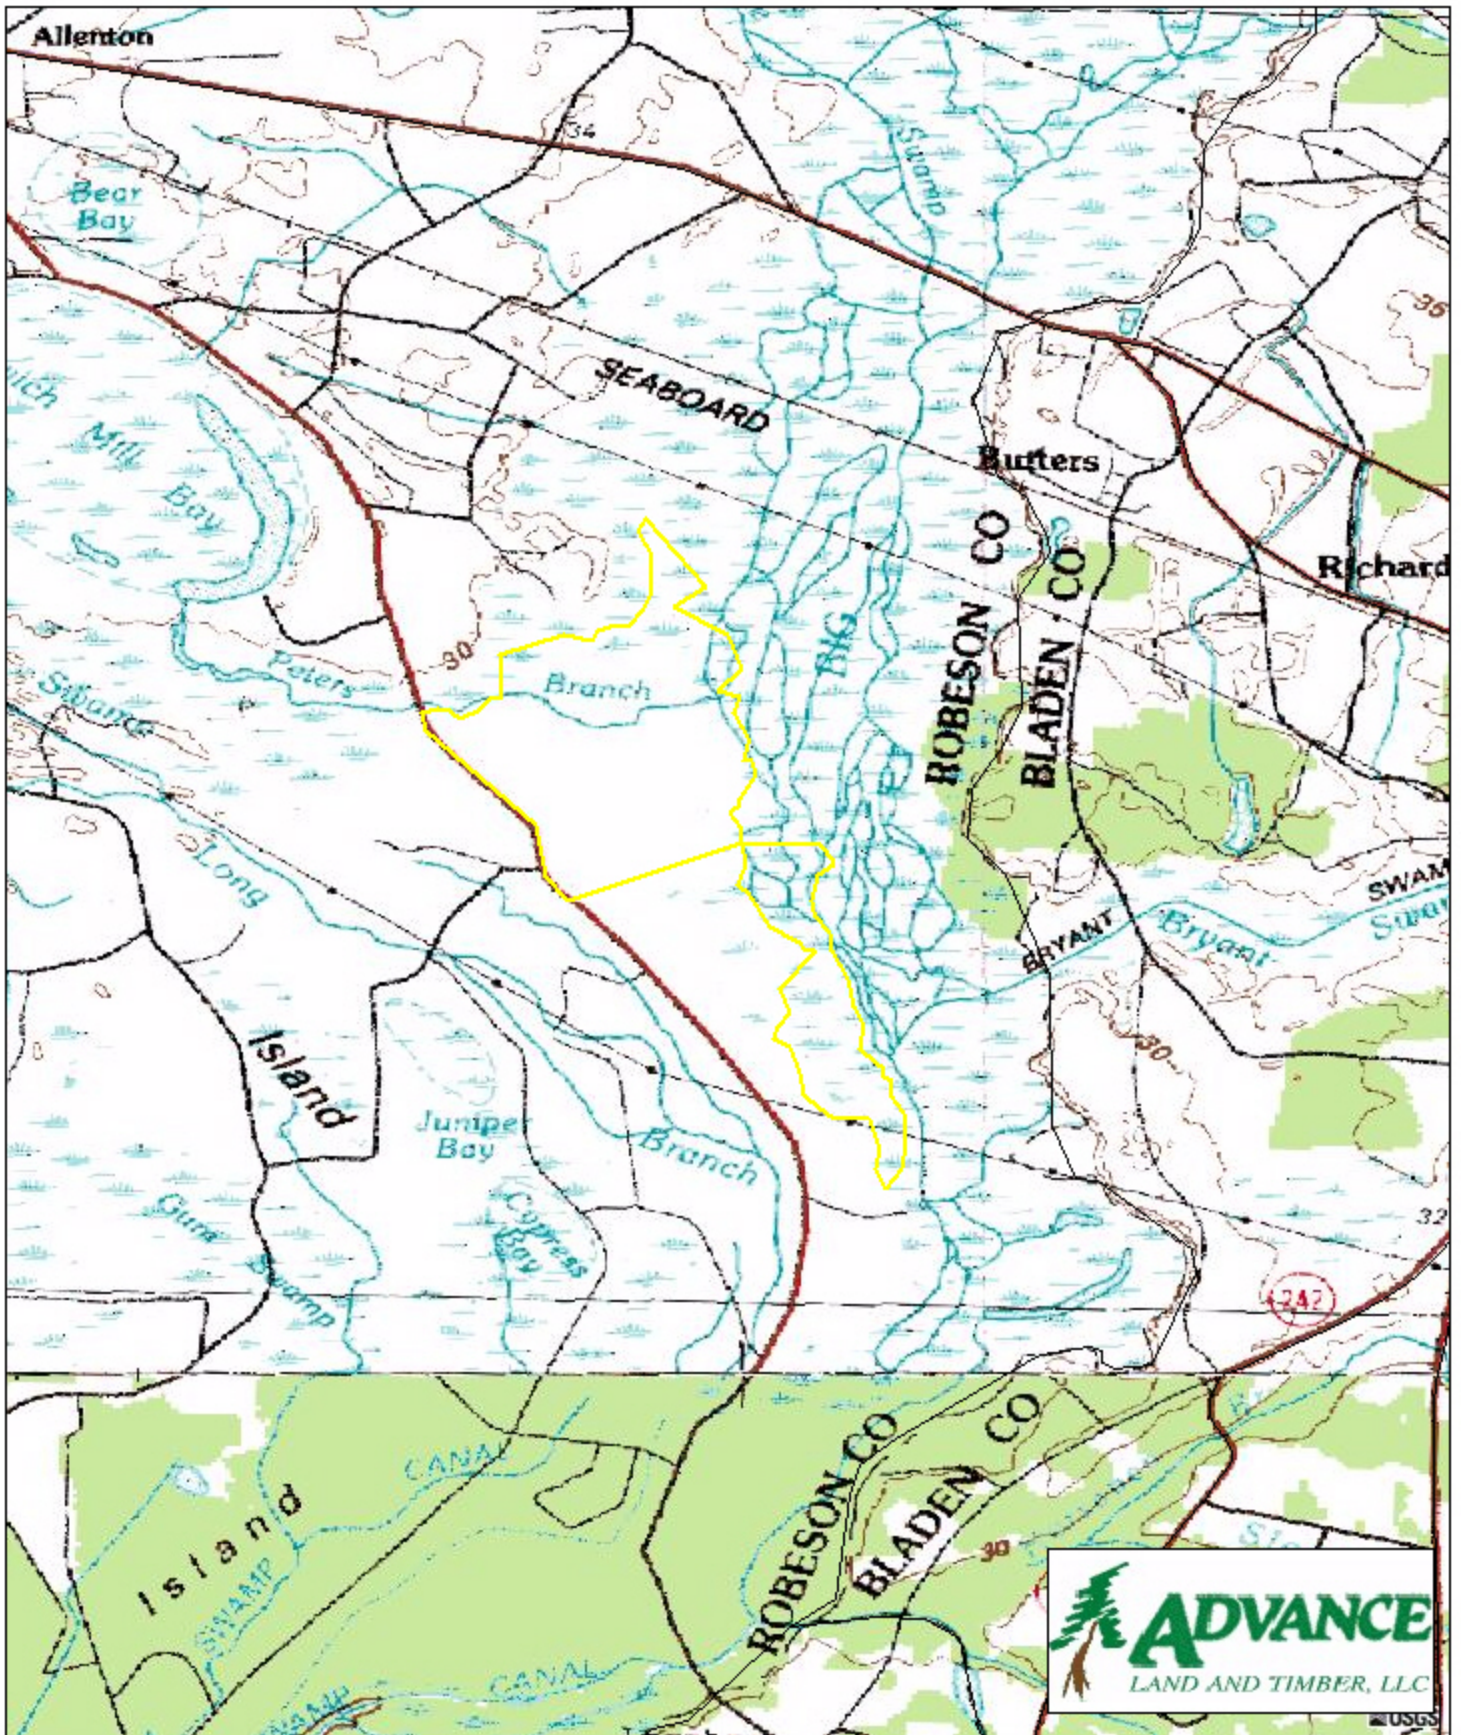

Townsend Complex Tract #884 - Robeson Co, NC

998 acres

USGS