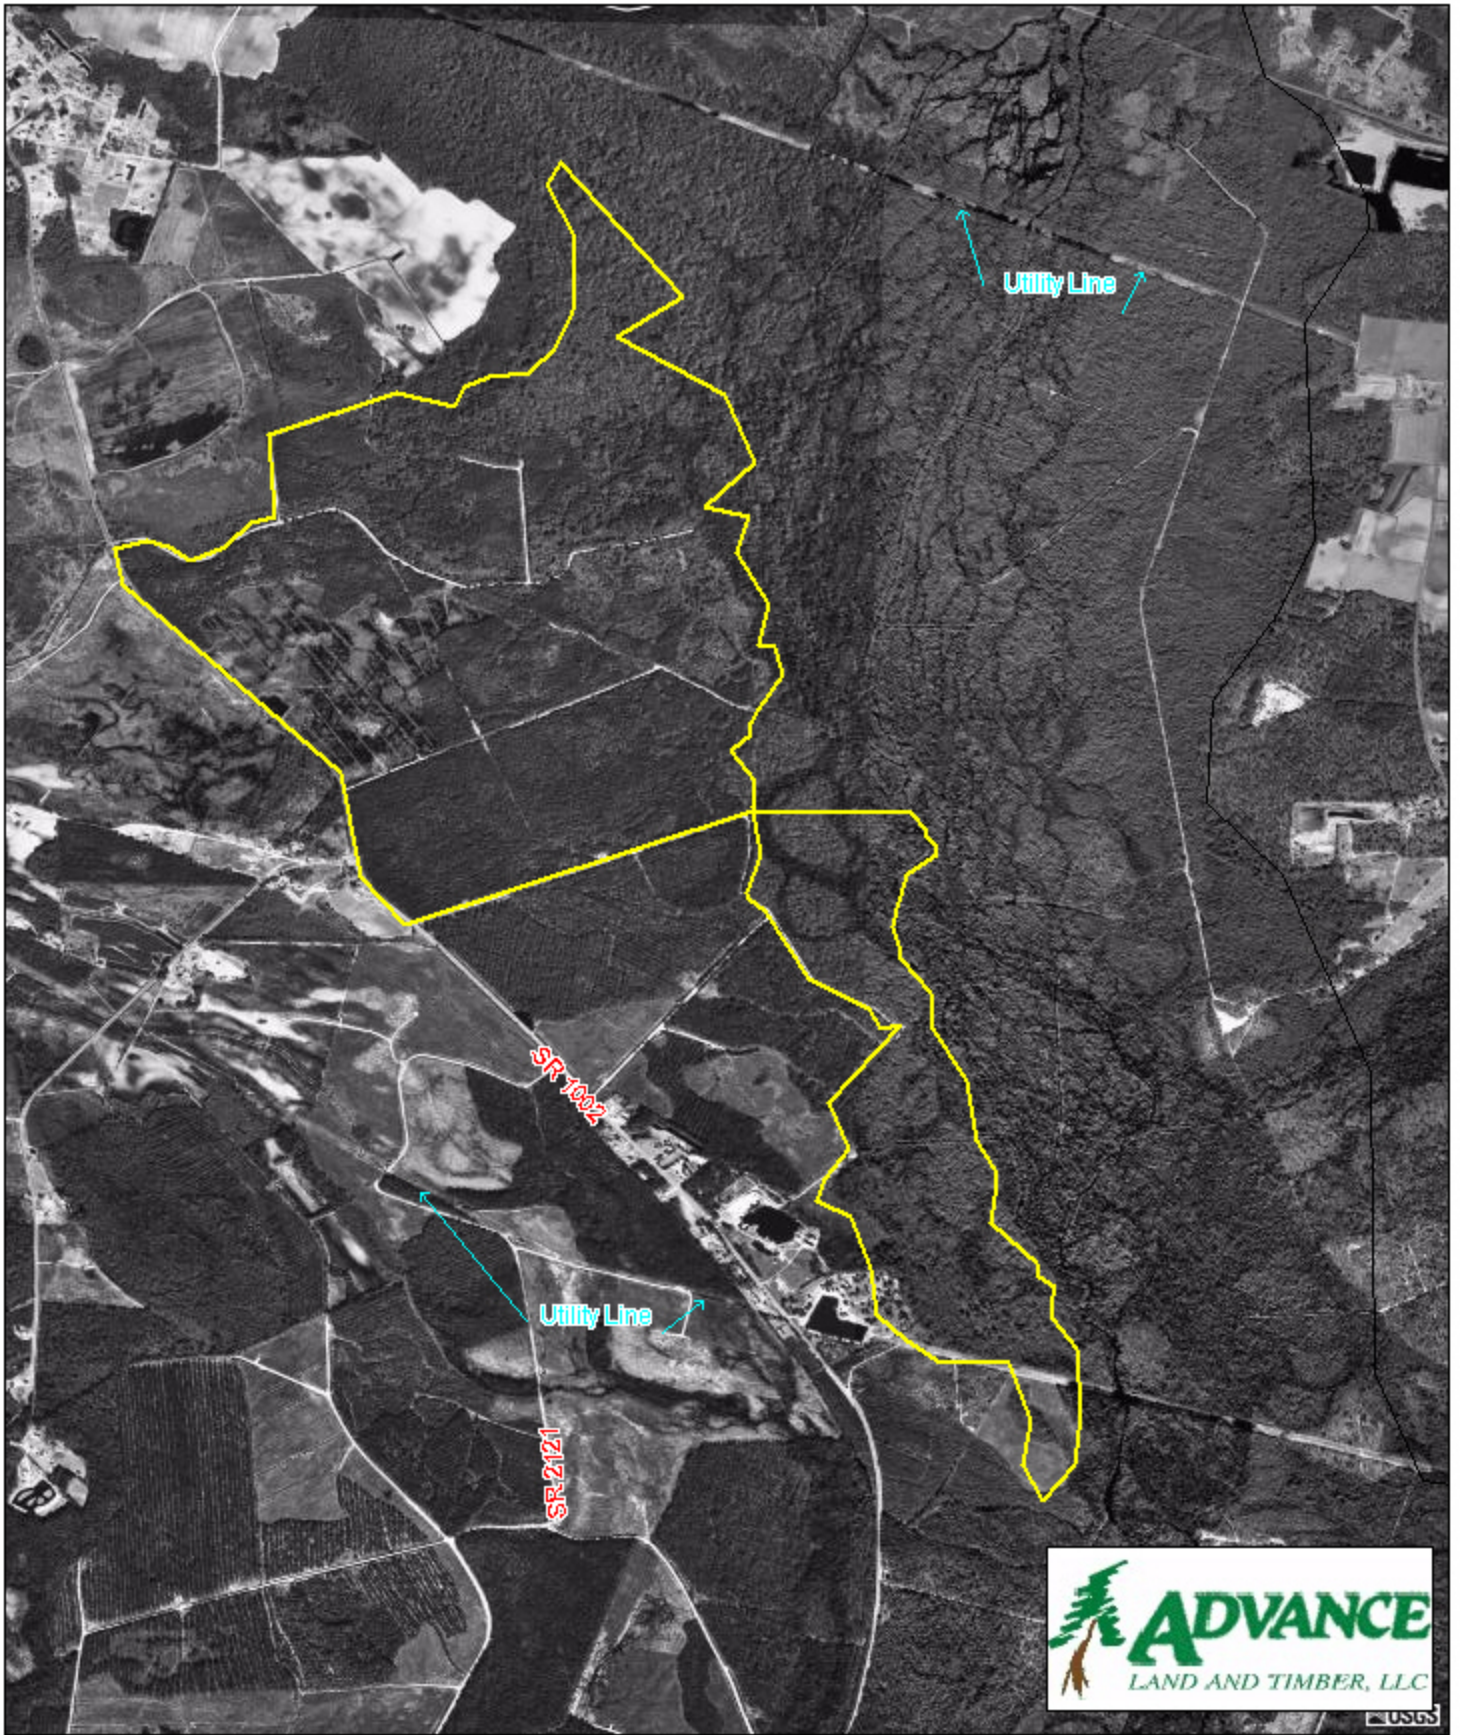

Townsend Complex Tract #884 - Robeson Co, NC

998 acres

USGS