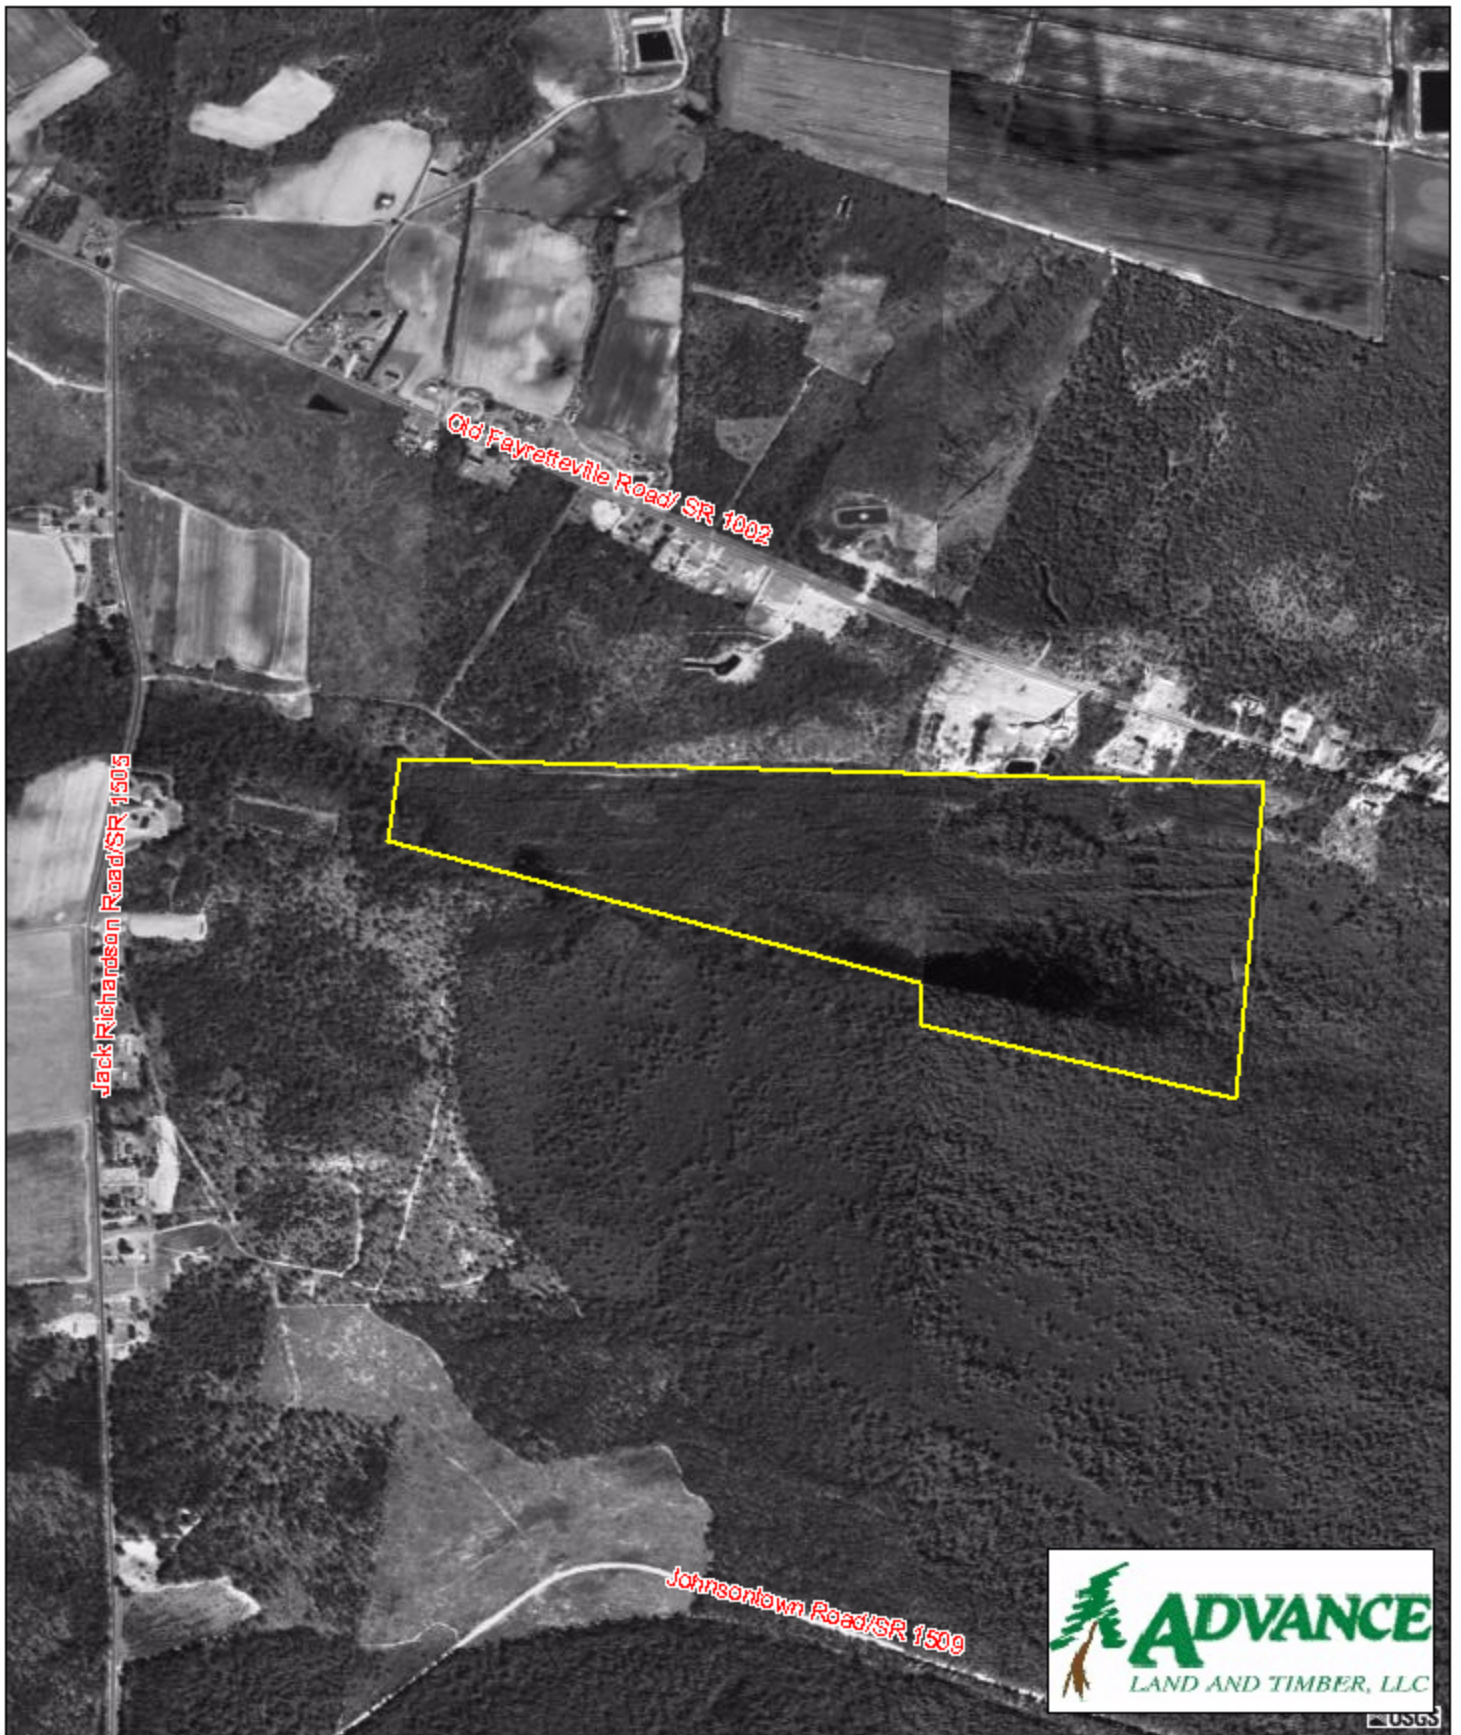

# Purvis #6 Tract - Bladen County, NC #849

105.0 Acres

USGS