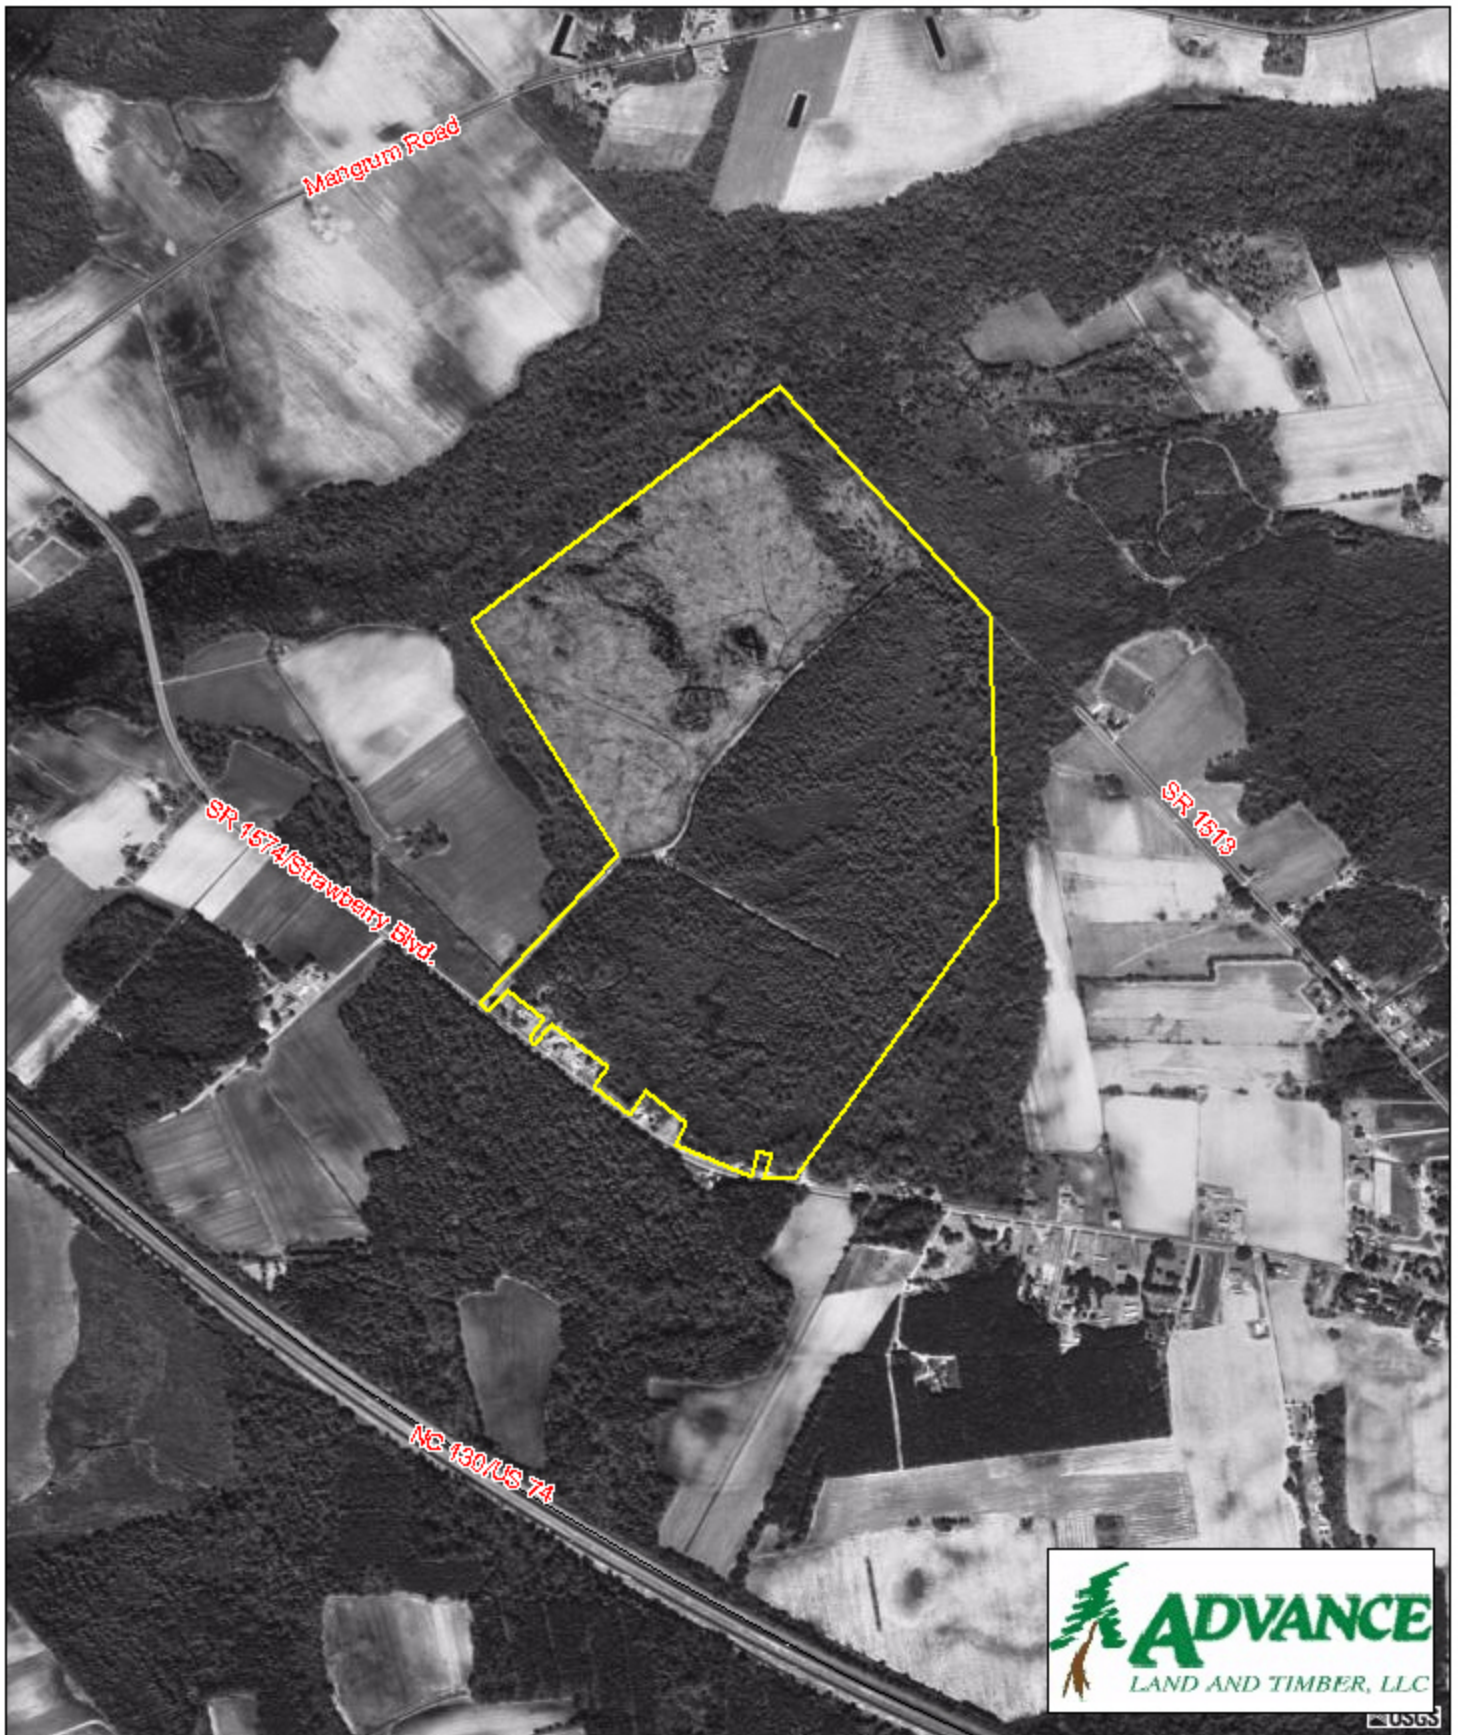

Bigg, K.M. Tract - Columbus County, NC #793

203.0 Acres

USGS