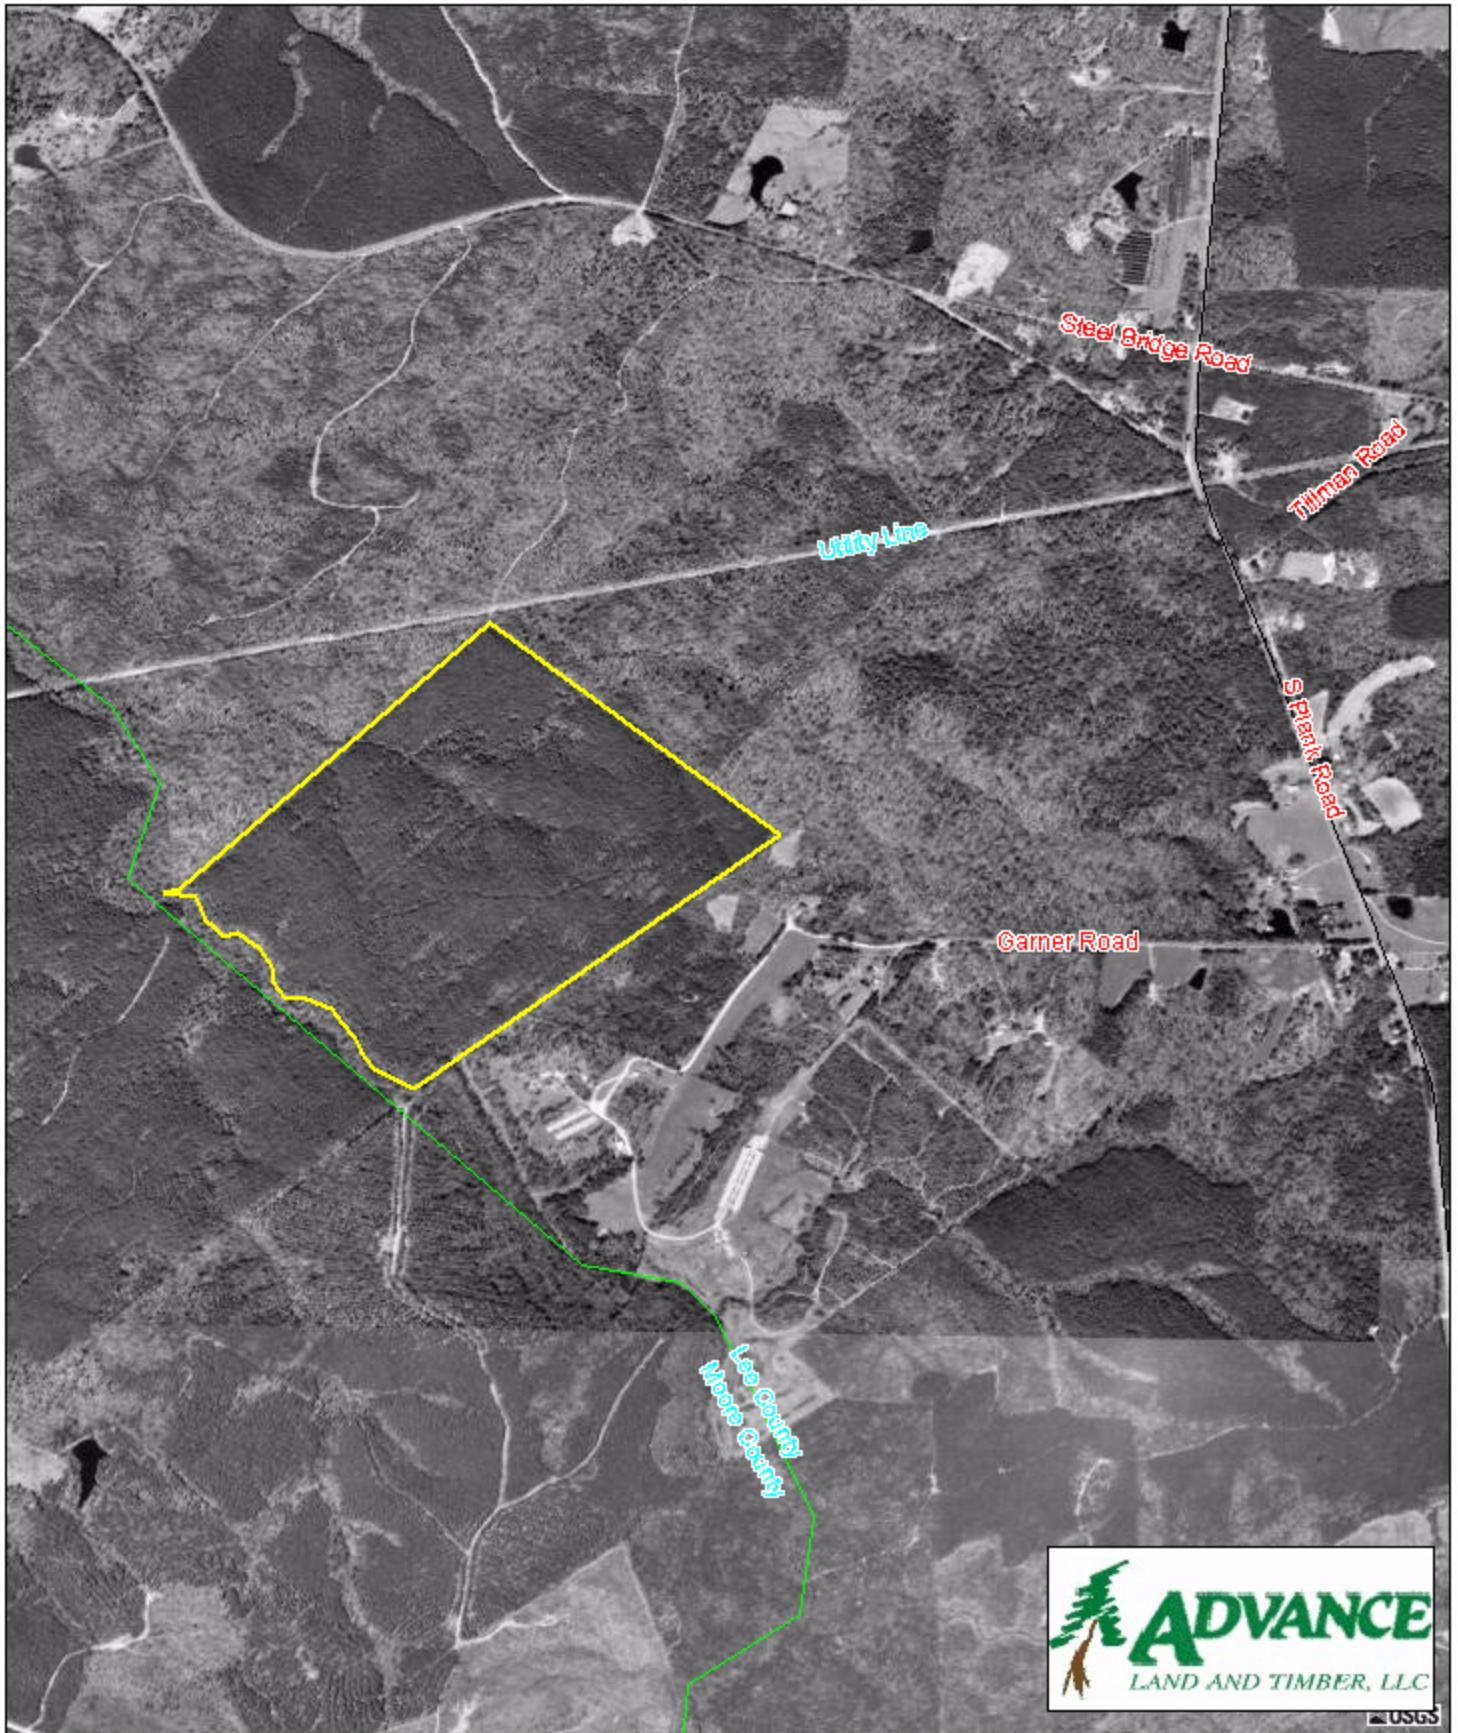

Devane 160 Tract #046 - Lee County, NC

163.4 Acres

USGS