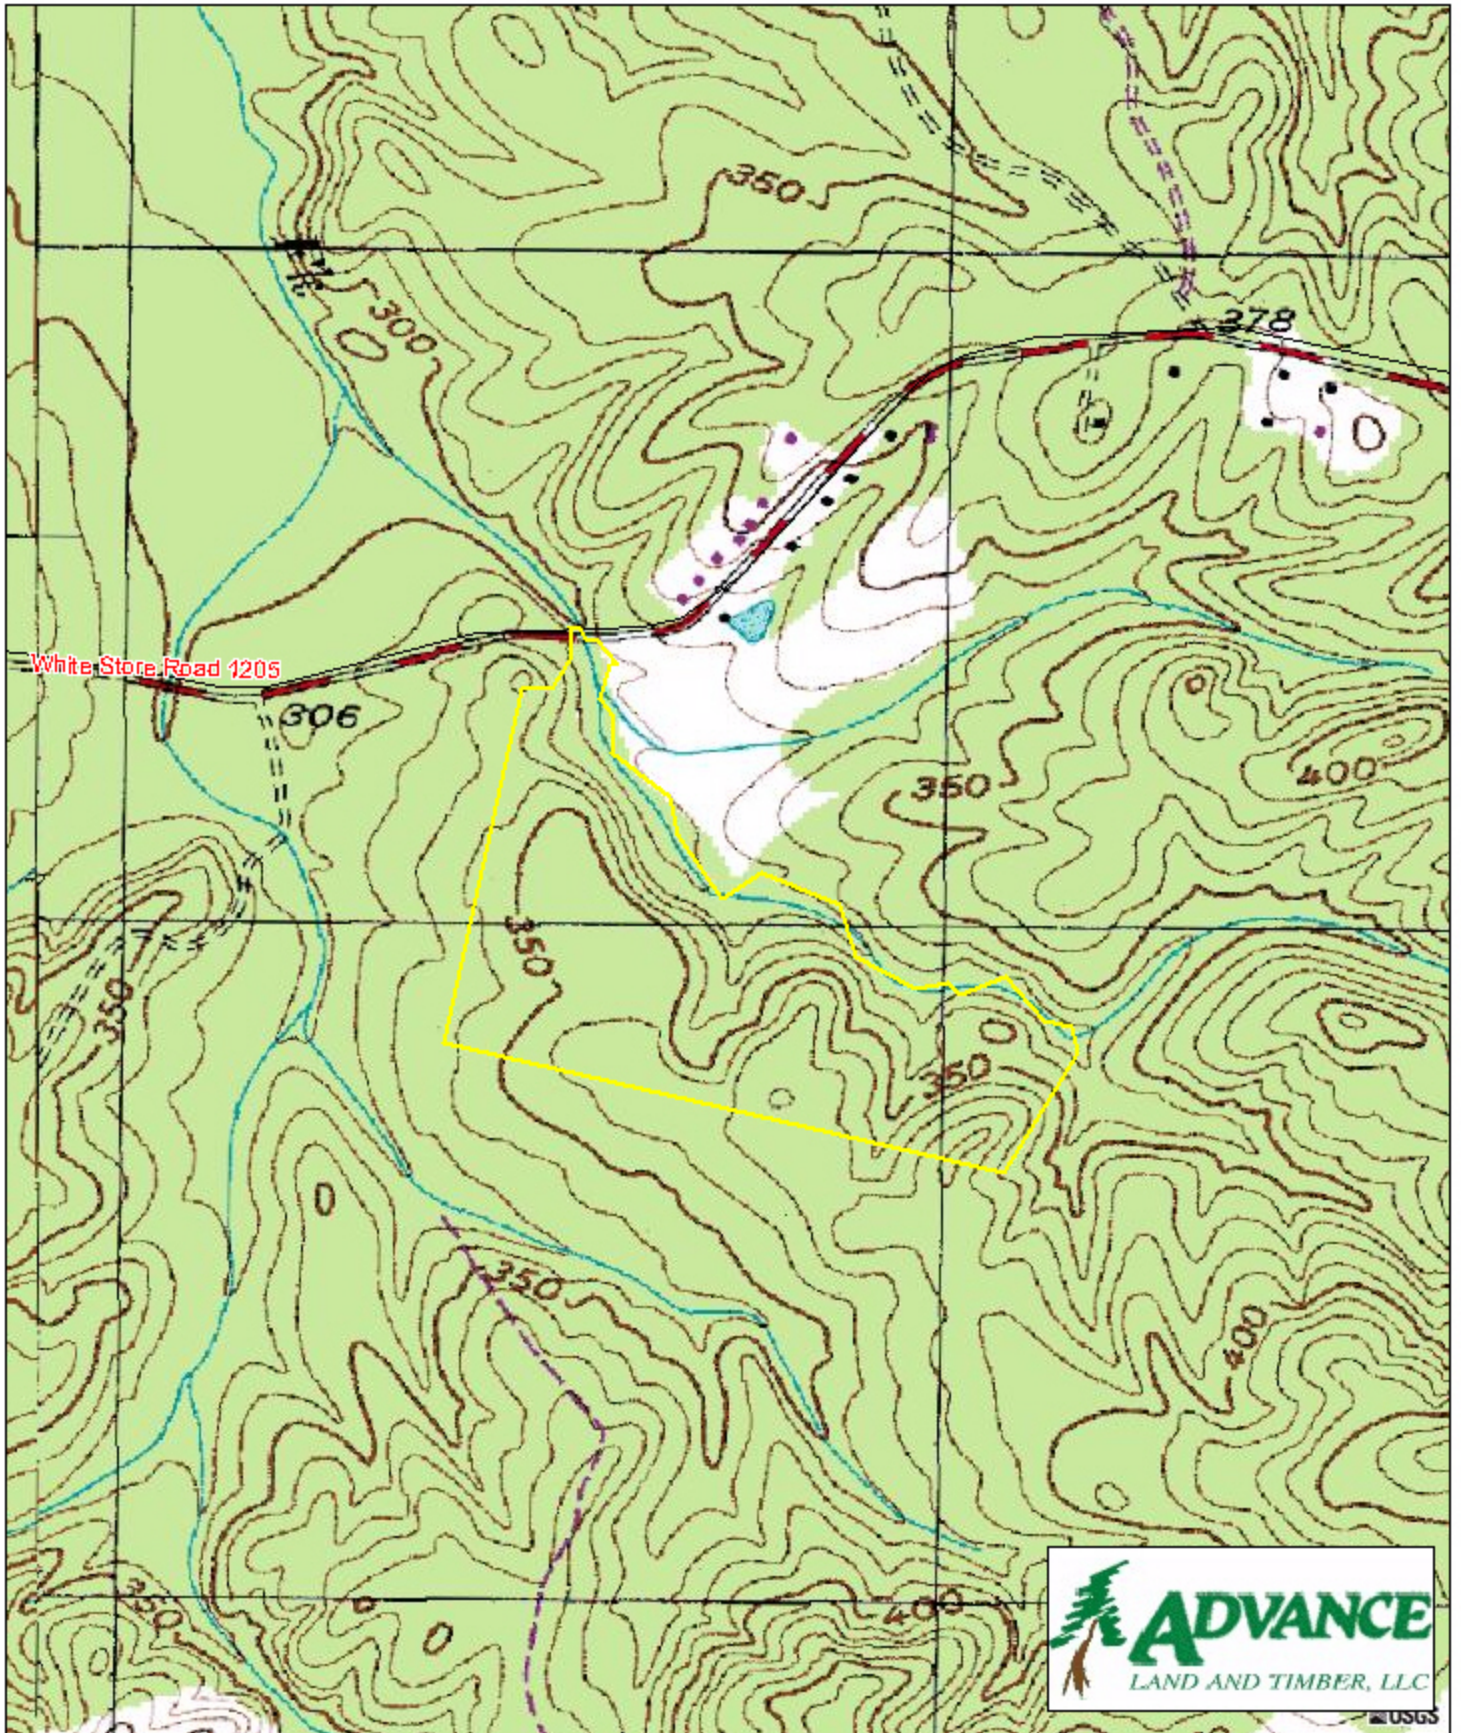

Horne 63 Tract - Anson County, NC #263

65.2 Acres

USGS