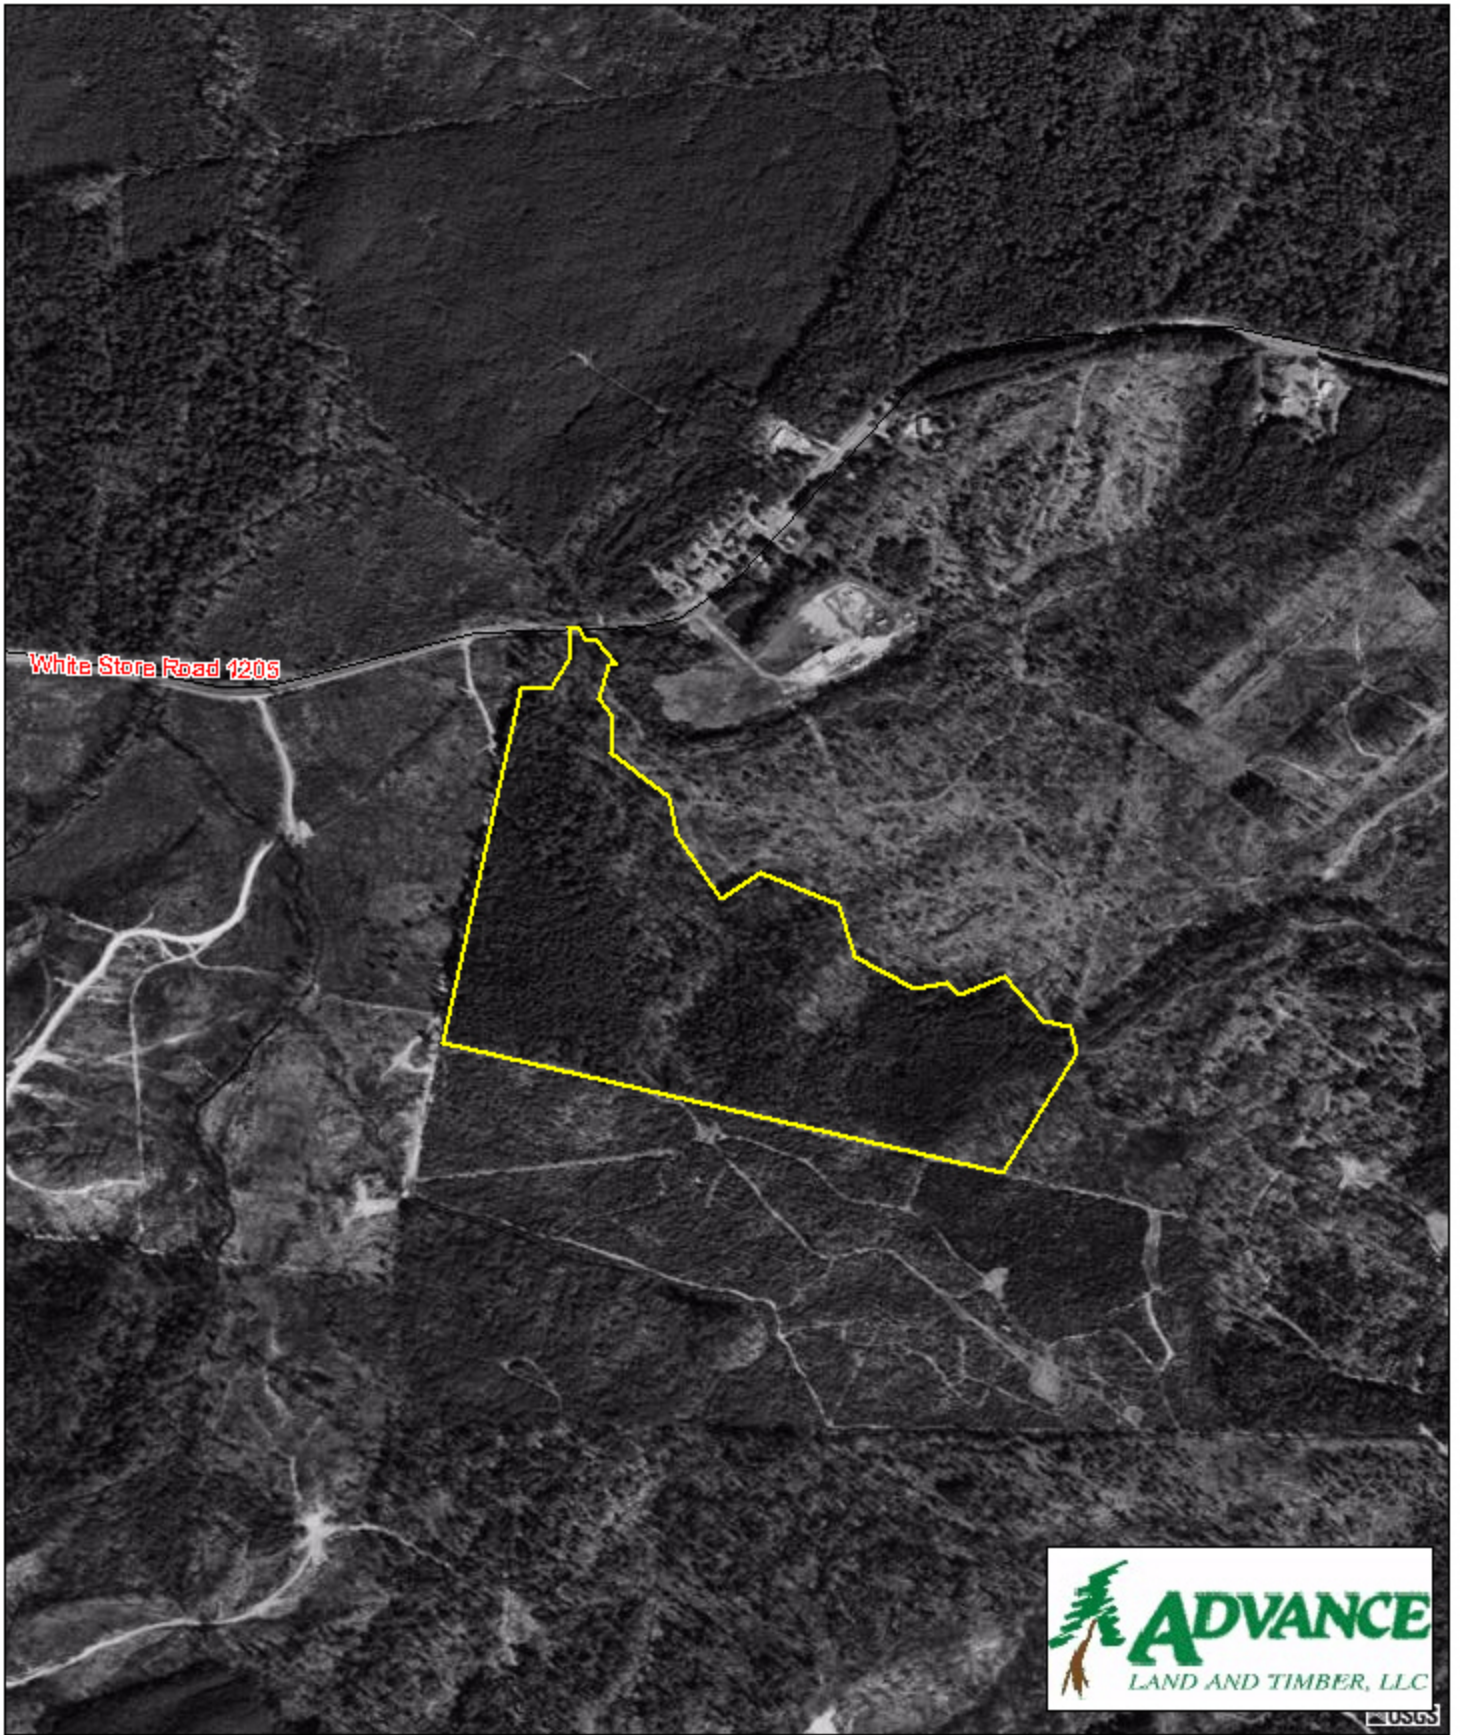

Horne 63 Tract - Anson County, NC #263

65.2 Acres

USGS