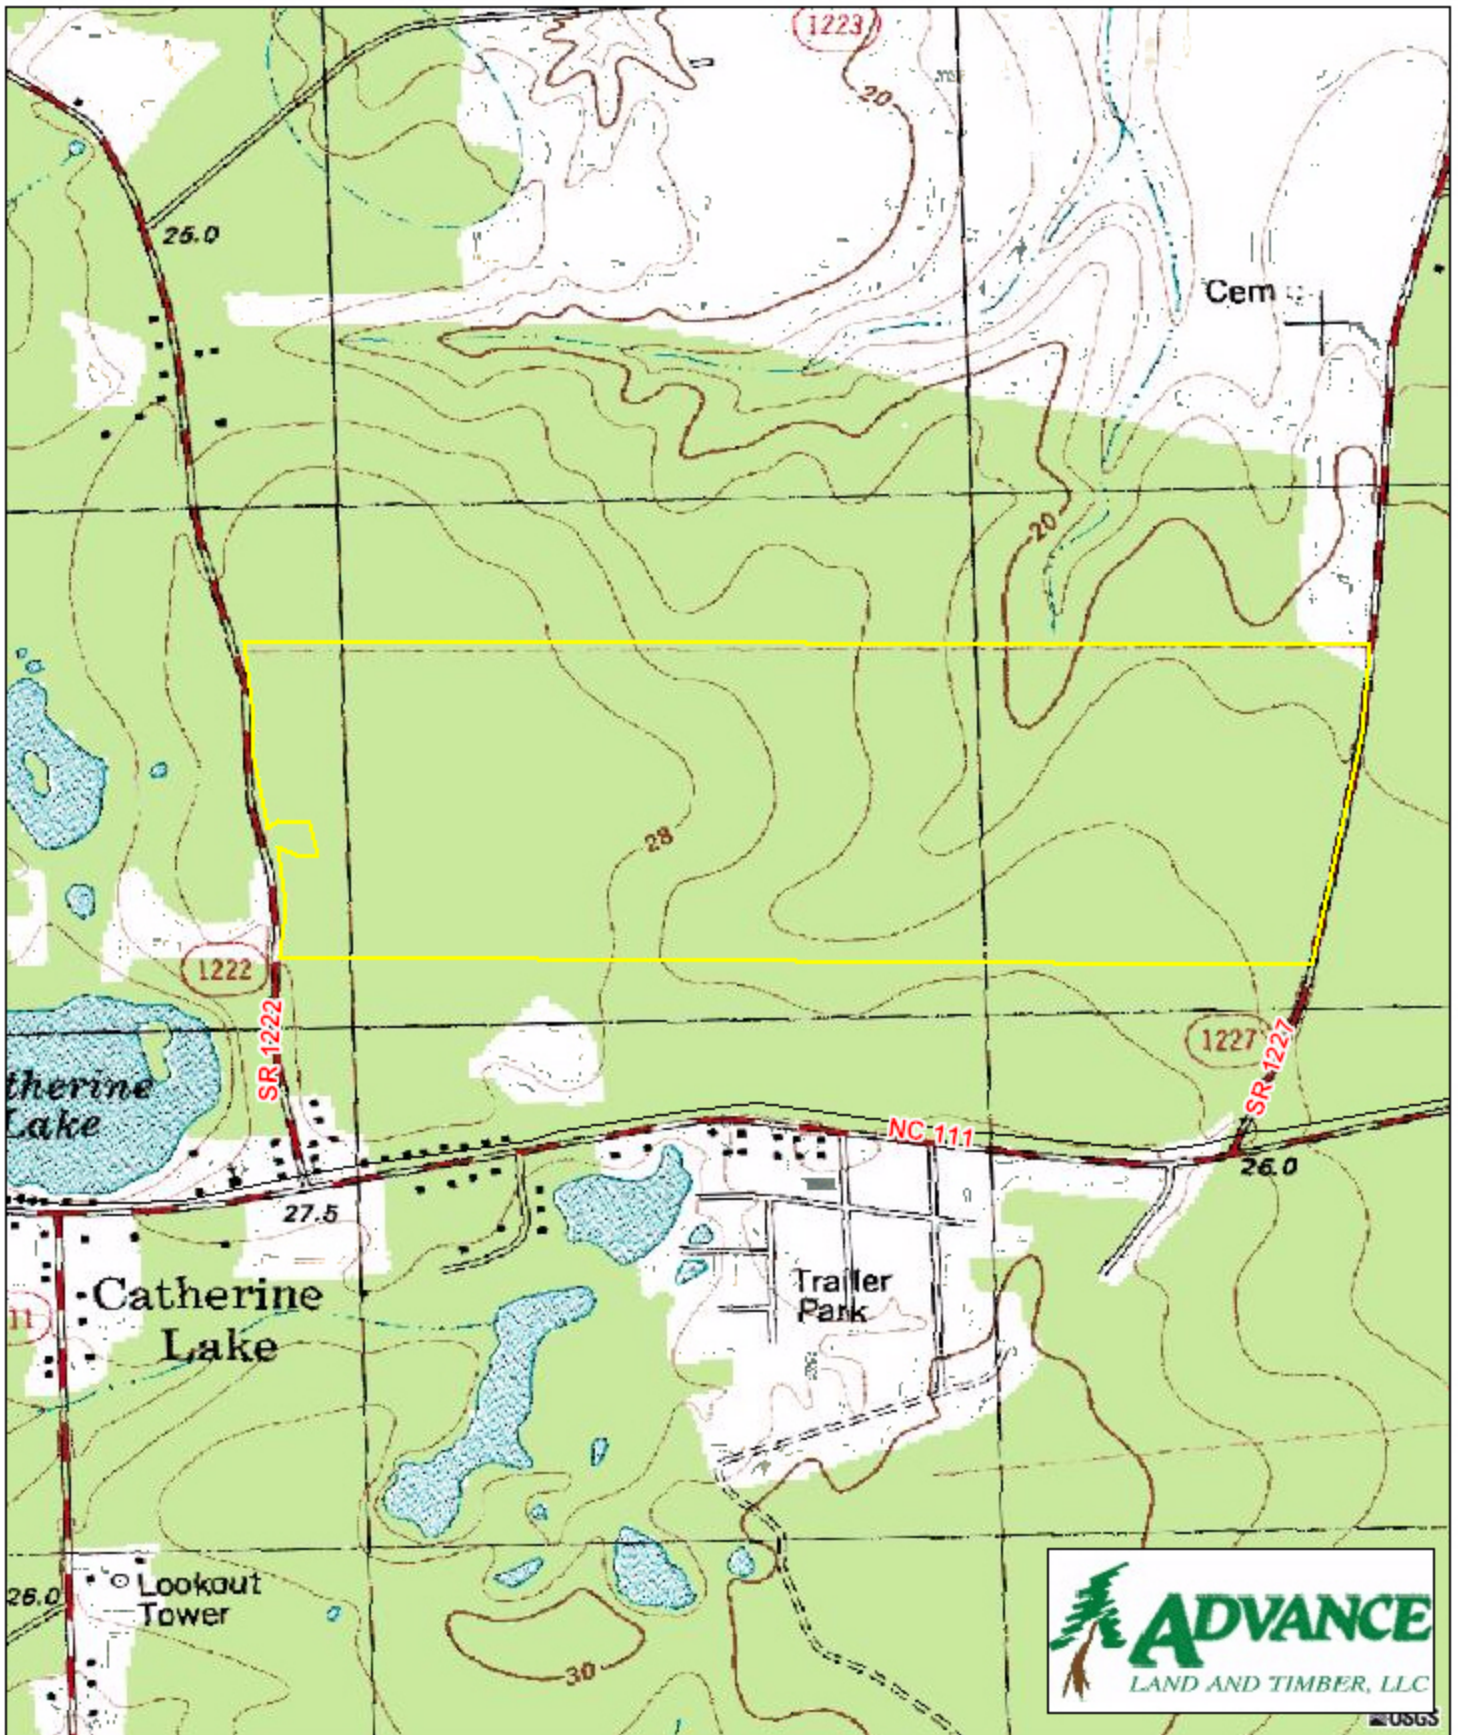

Duffy Tract #1449 Onslow County, NC

1 inch = 990 feet
259.6 +/- acres

The information provided on this map is believed to be accurate and is based on the best information available at this time, however, this information is in no way guaranteed.