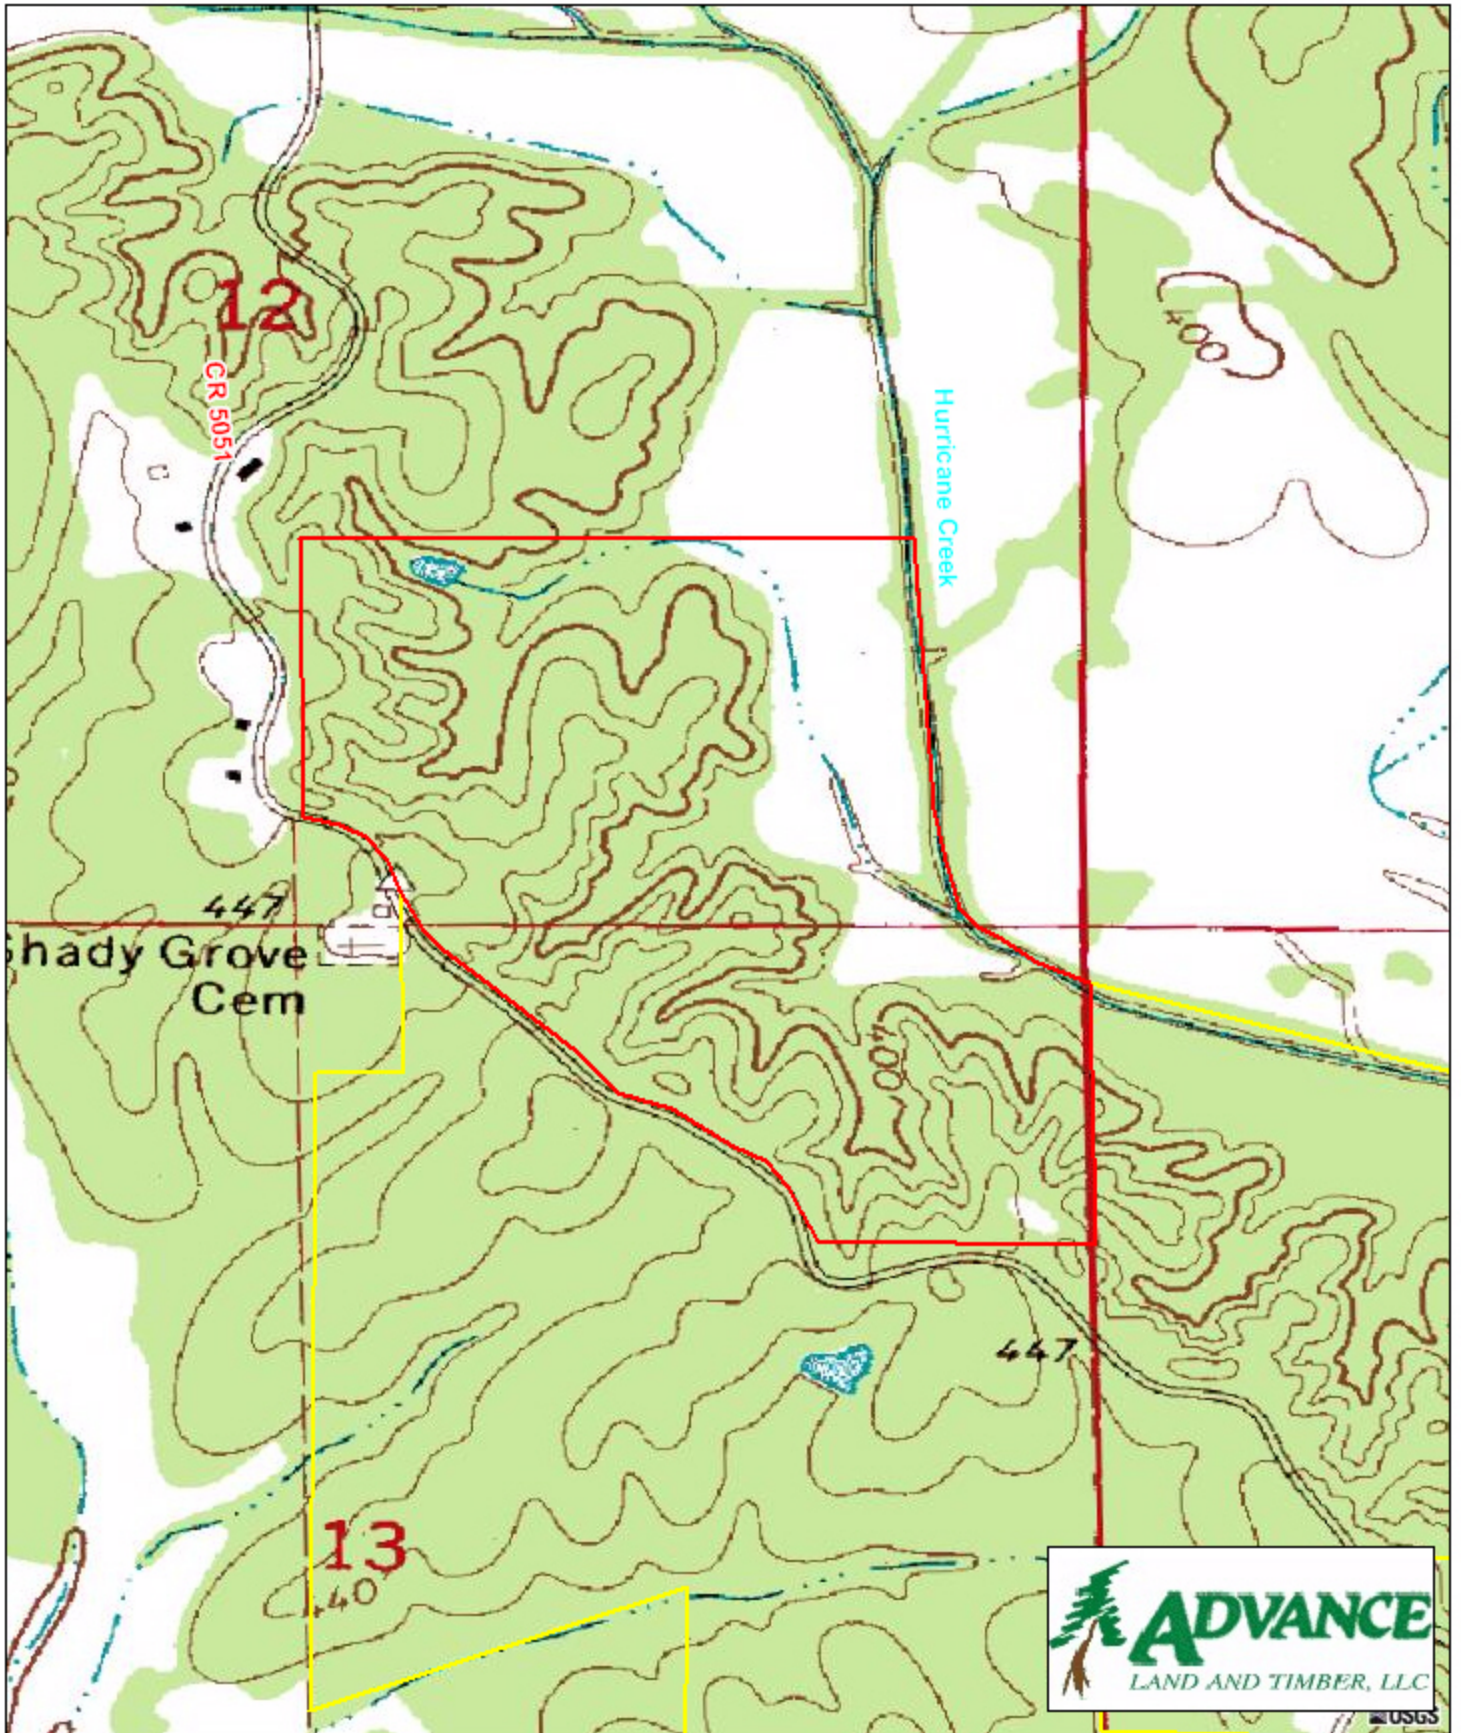

A252 - Hodge Tract Prentiss County, MS

1 inch = 660 feet
125.087 +/- acres

USGS