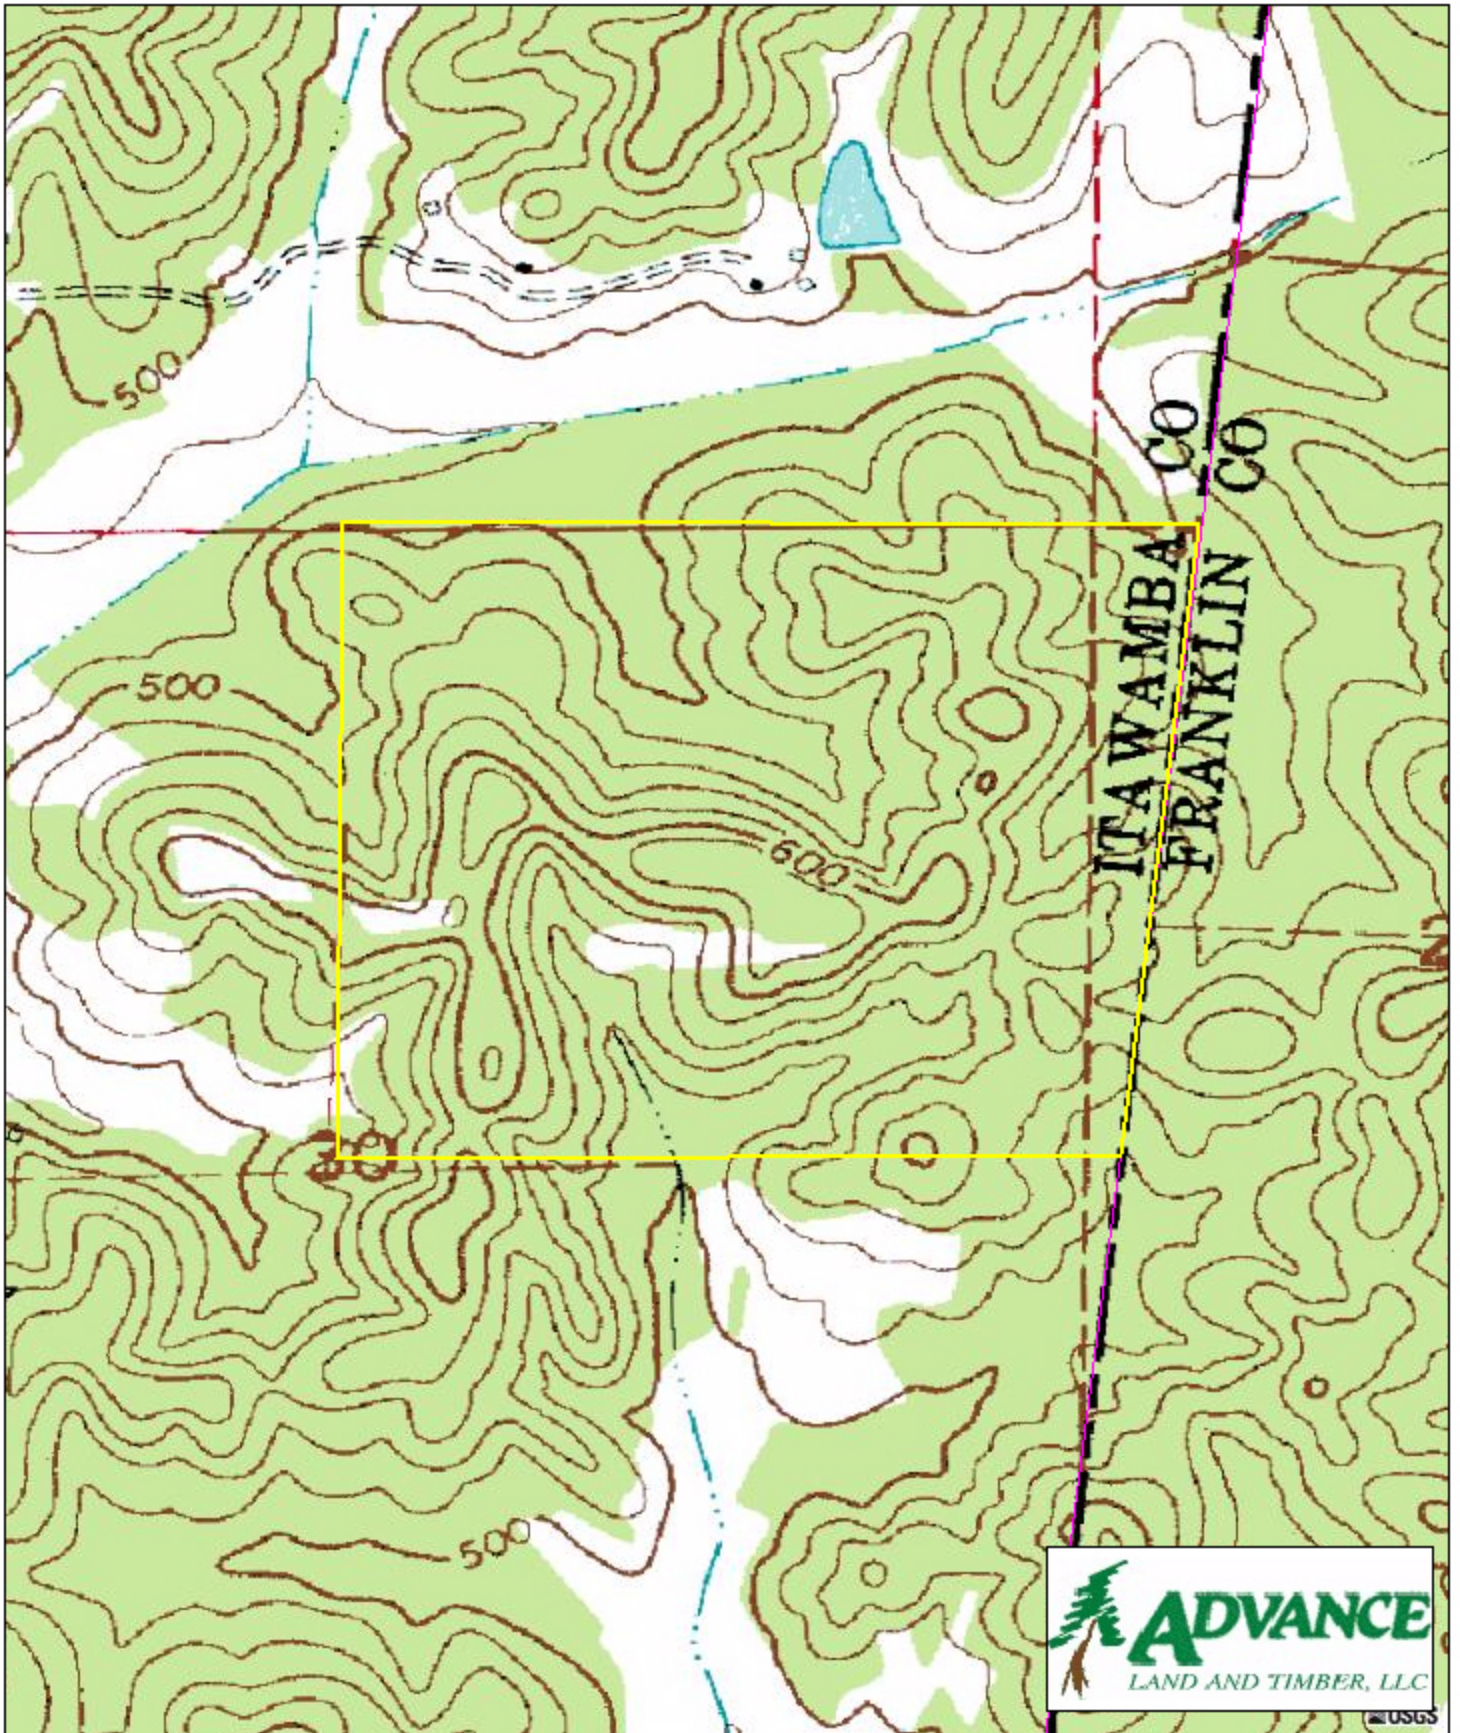

Tract 8181 - Itawamba County, MS

171.25 +/- acres

ADVANCE
LAND AND TIMBER, LLC

USGS