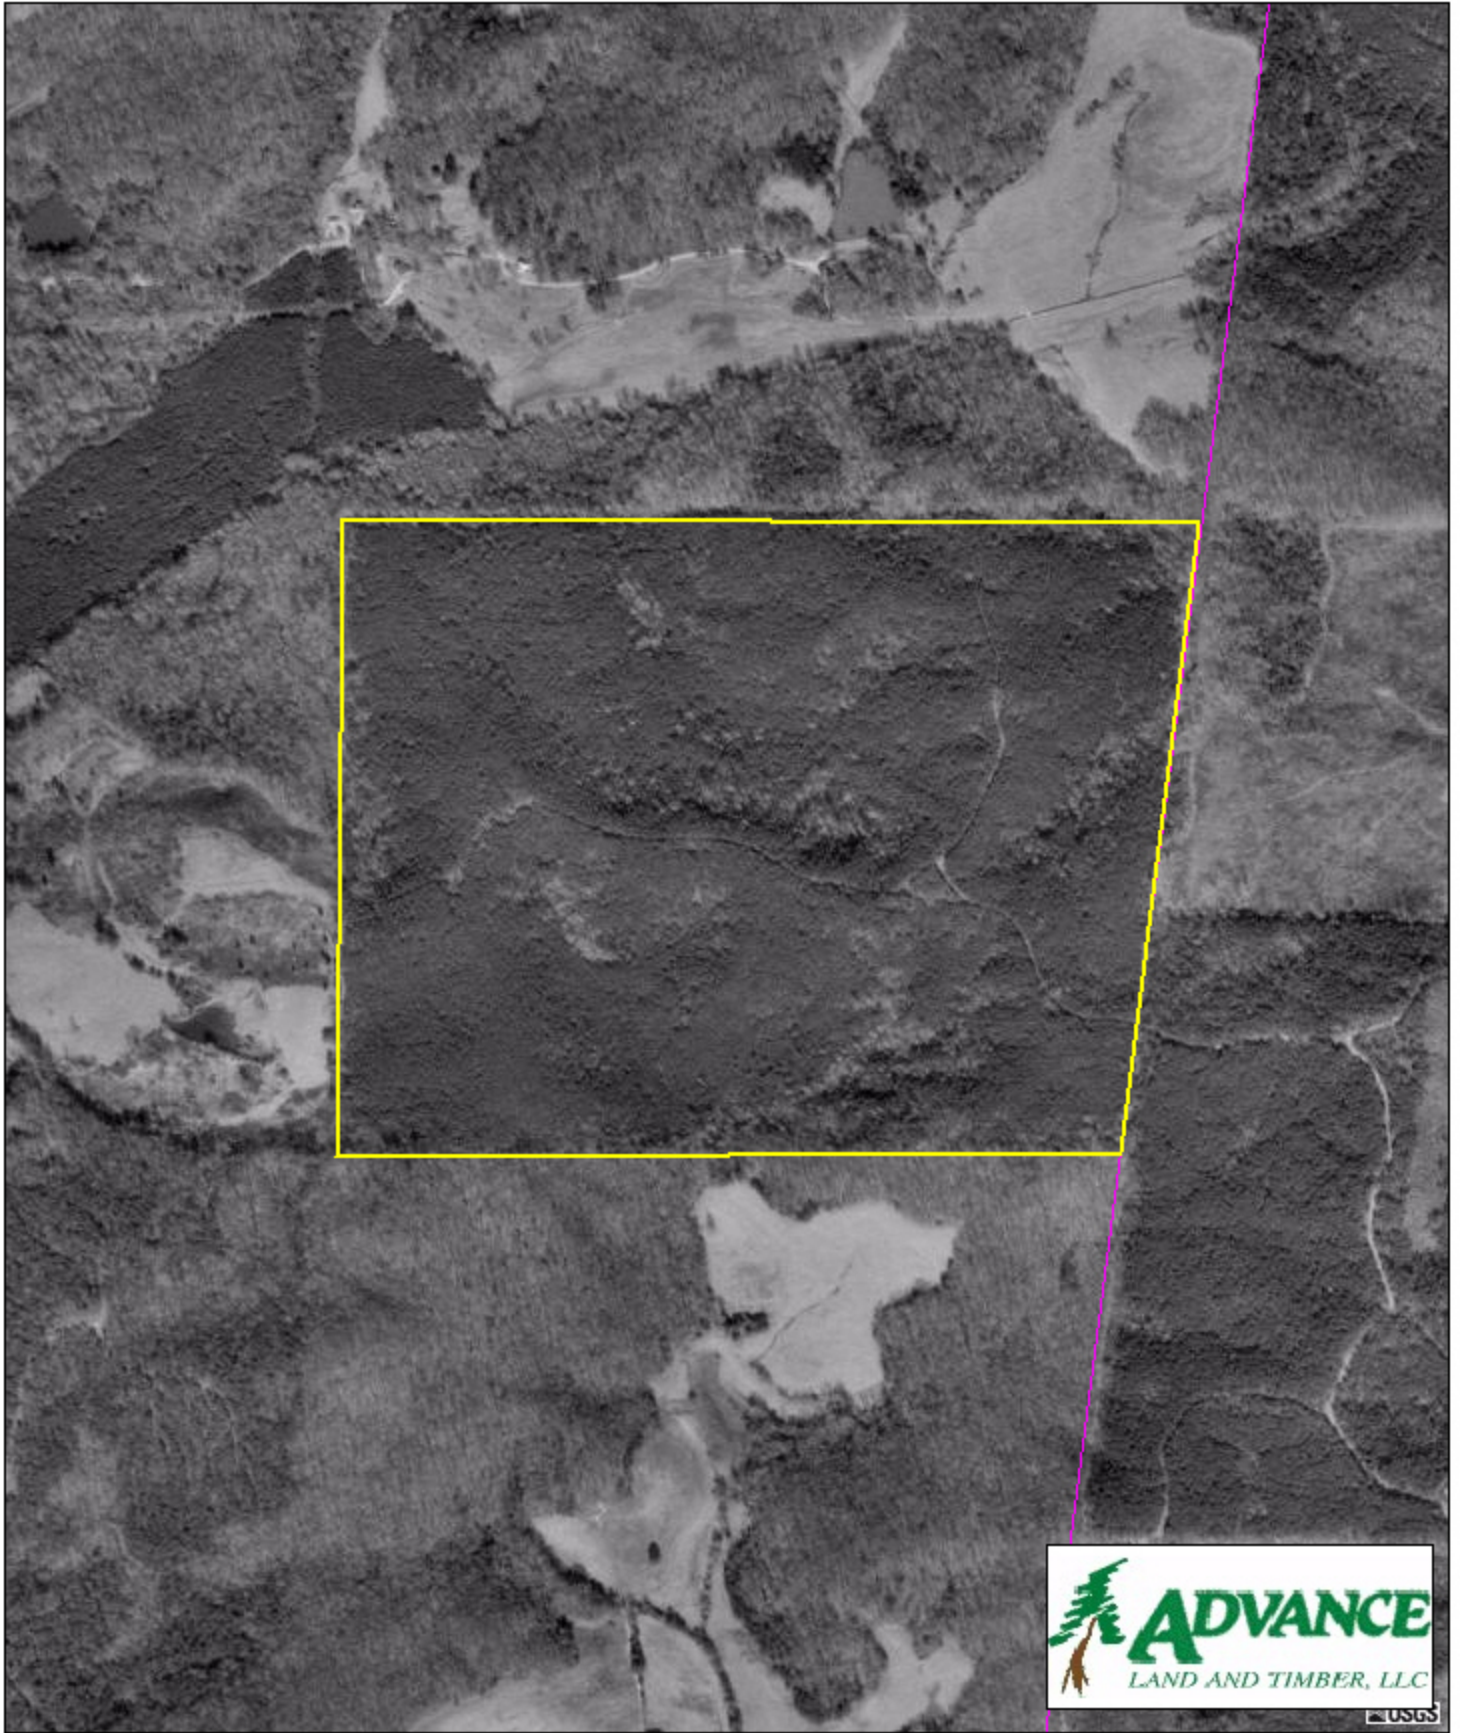

Tract 8181 - Itawamba County, MS

171.25 +/- acres

USGS