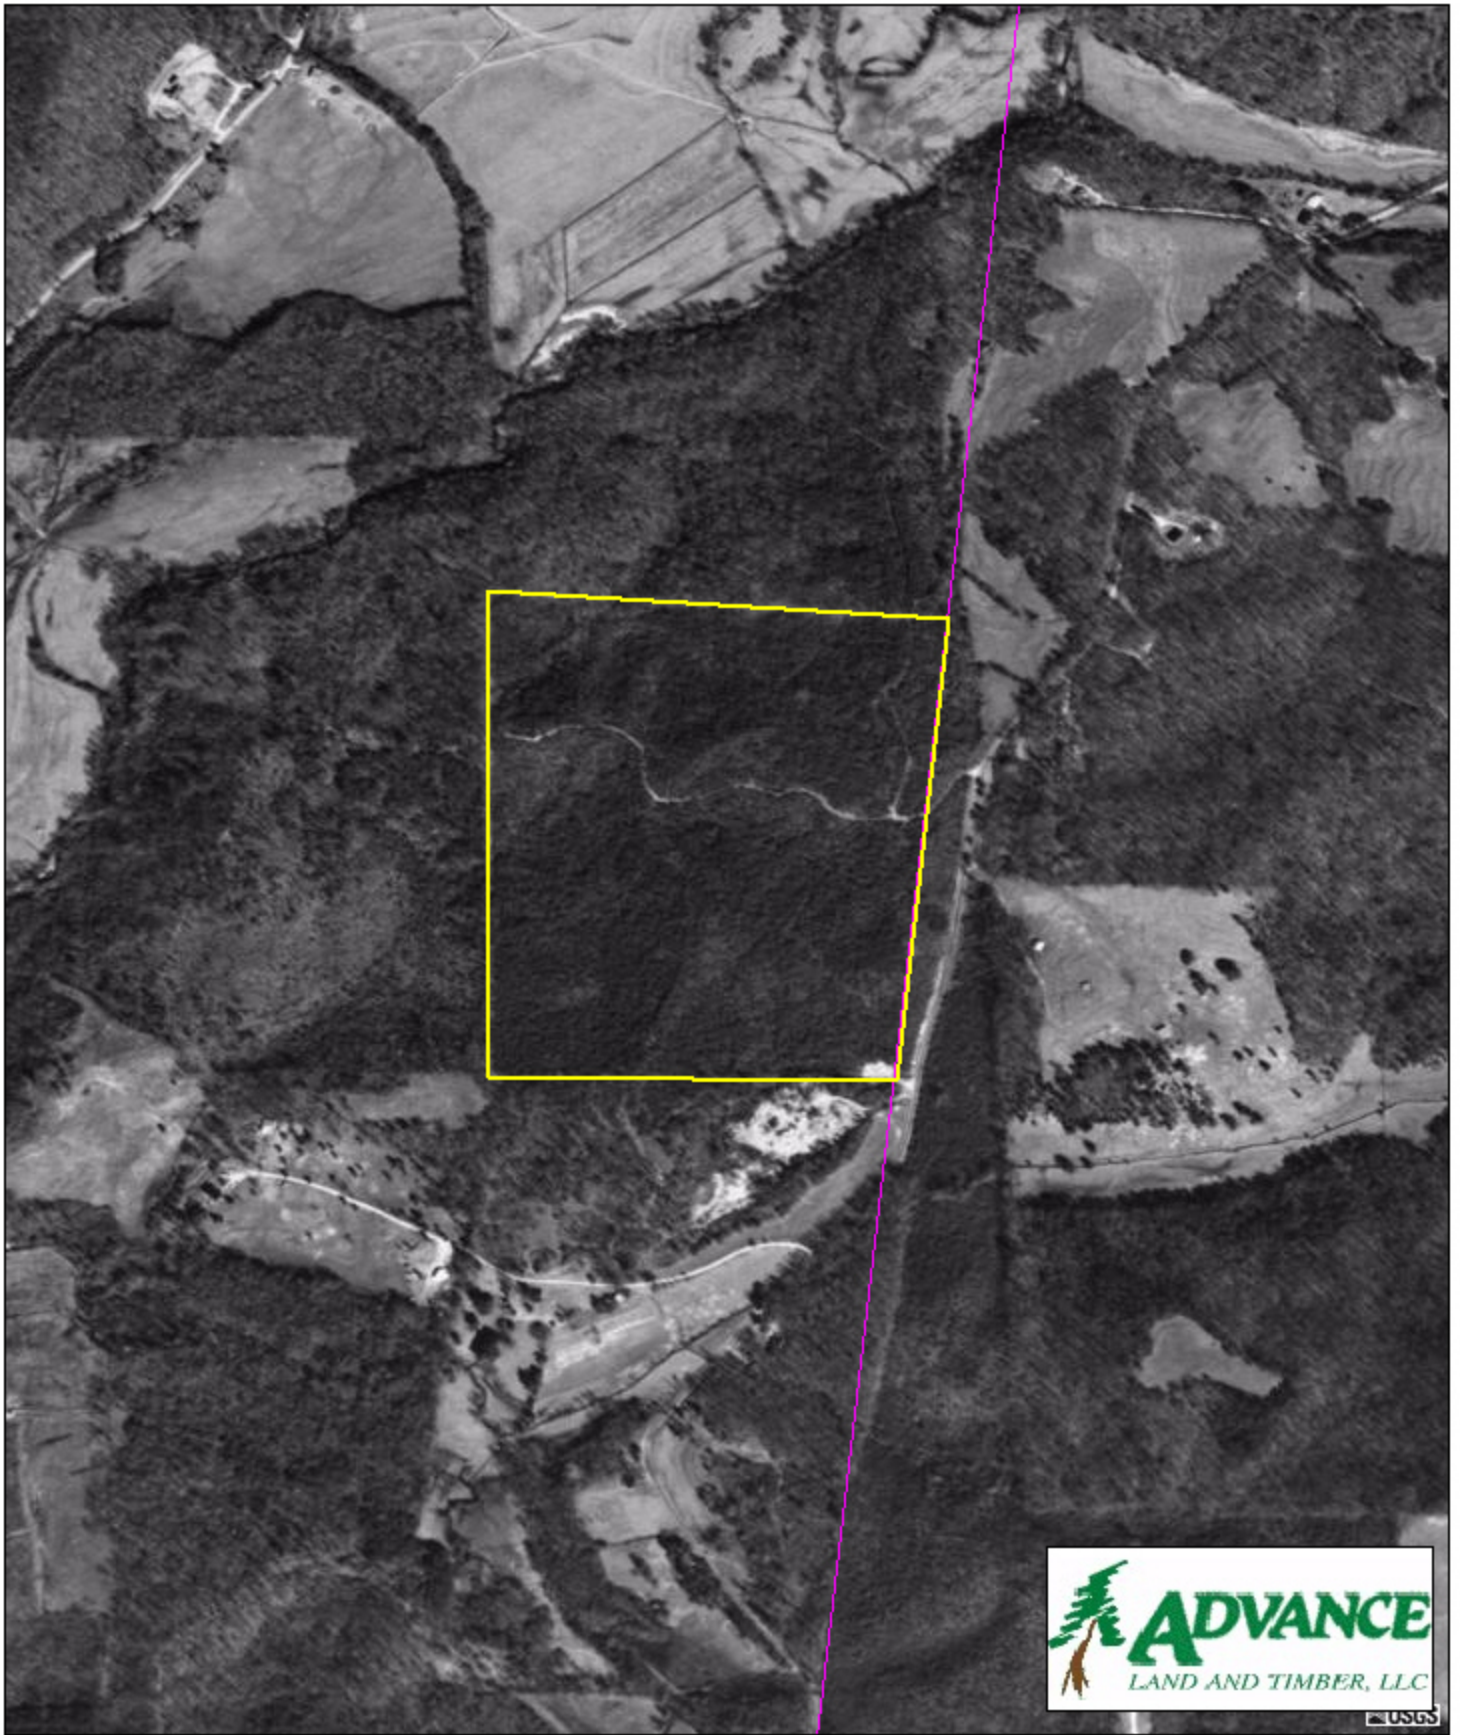

Tract 7962 - Itawamba County, MS

68.63 +/- acres

USGS