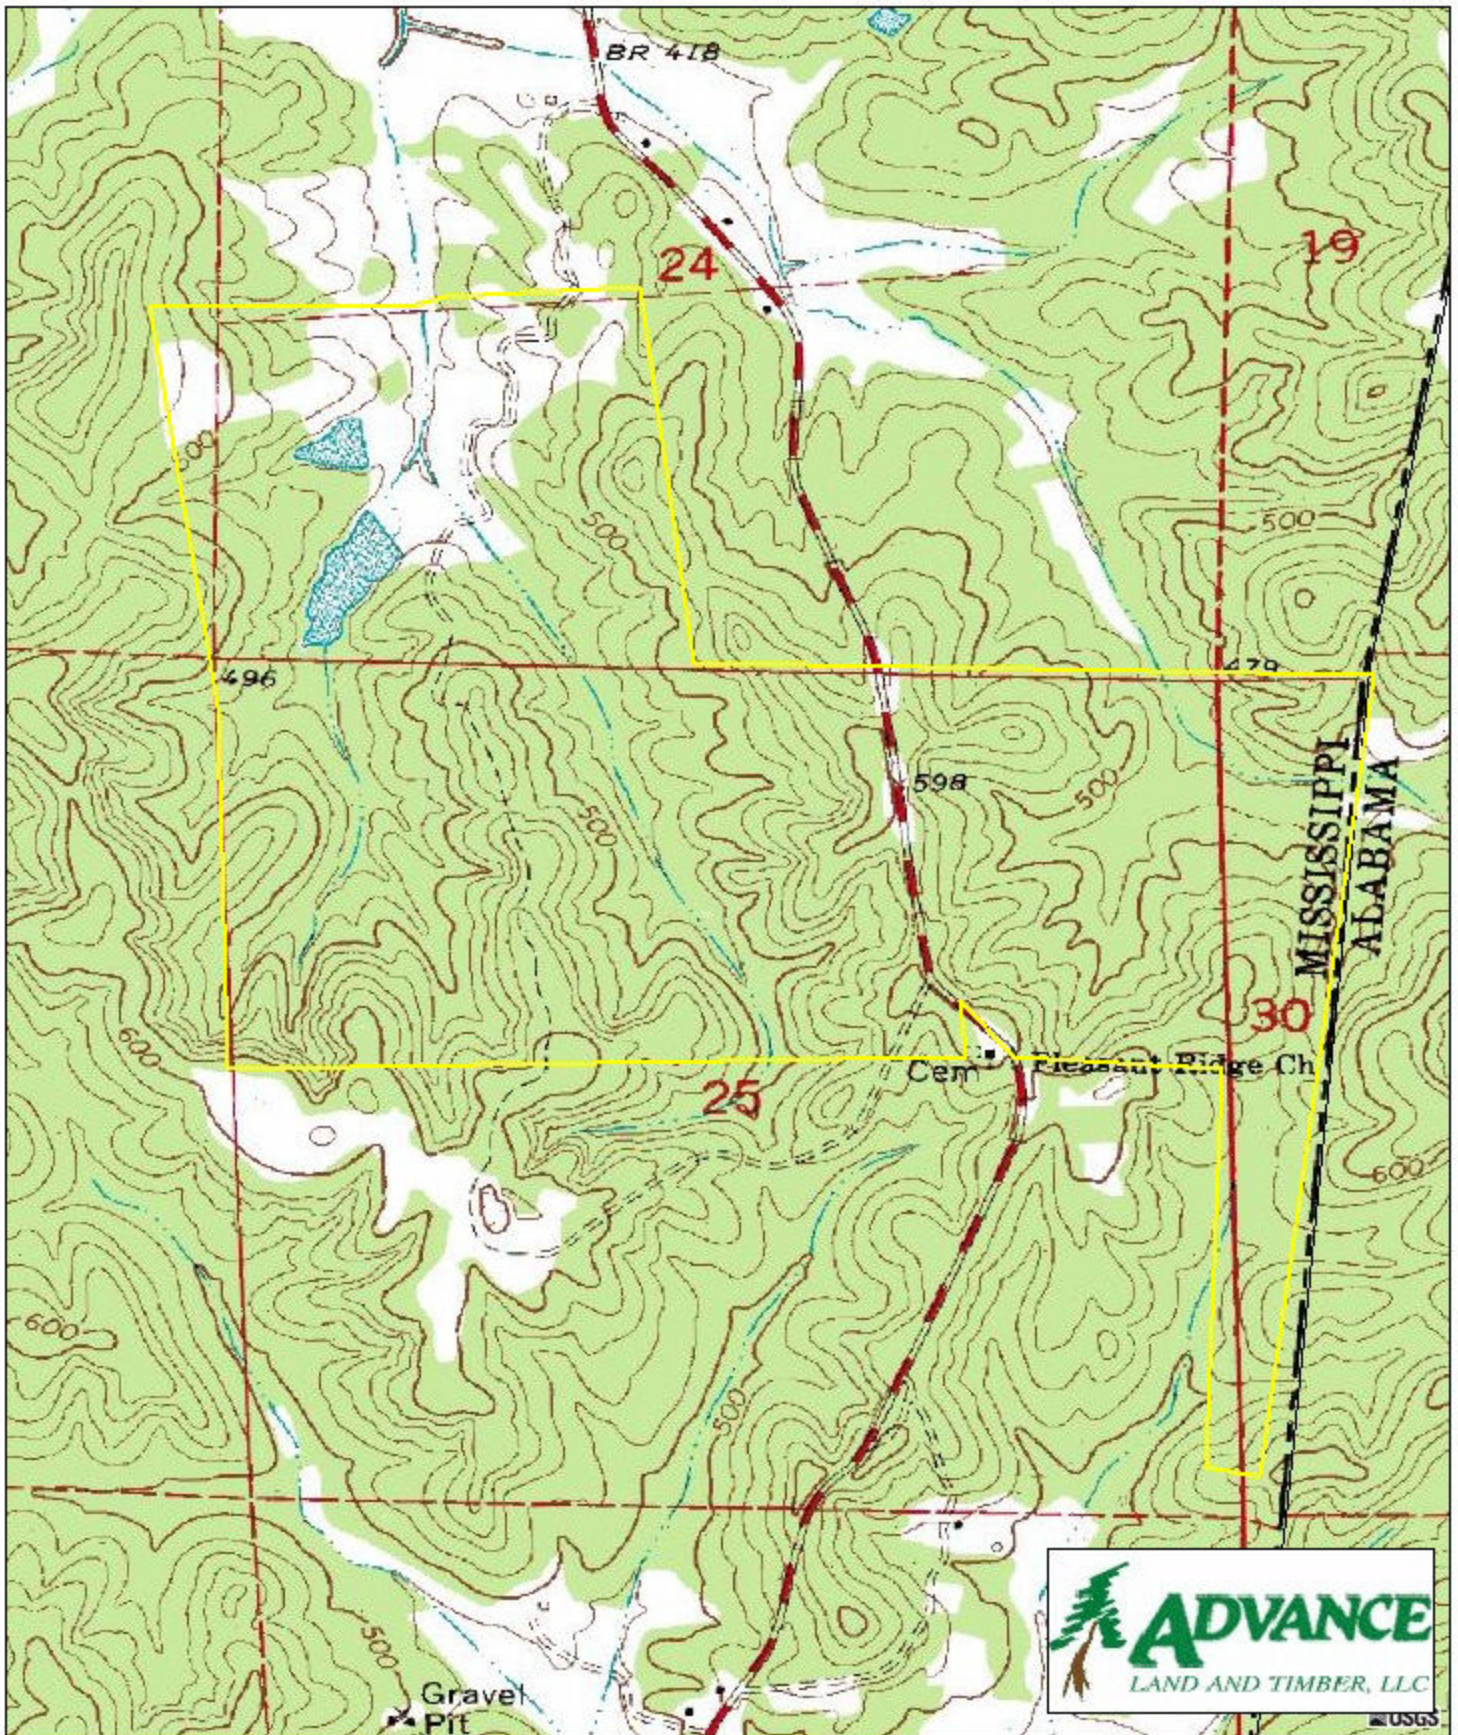

Tract 007883 - Itawamba County, MS

493.08 +/- acres

USGS