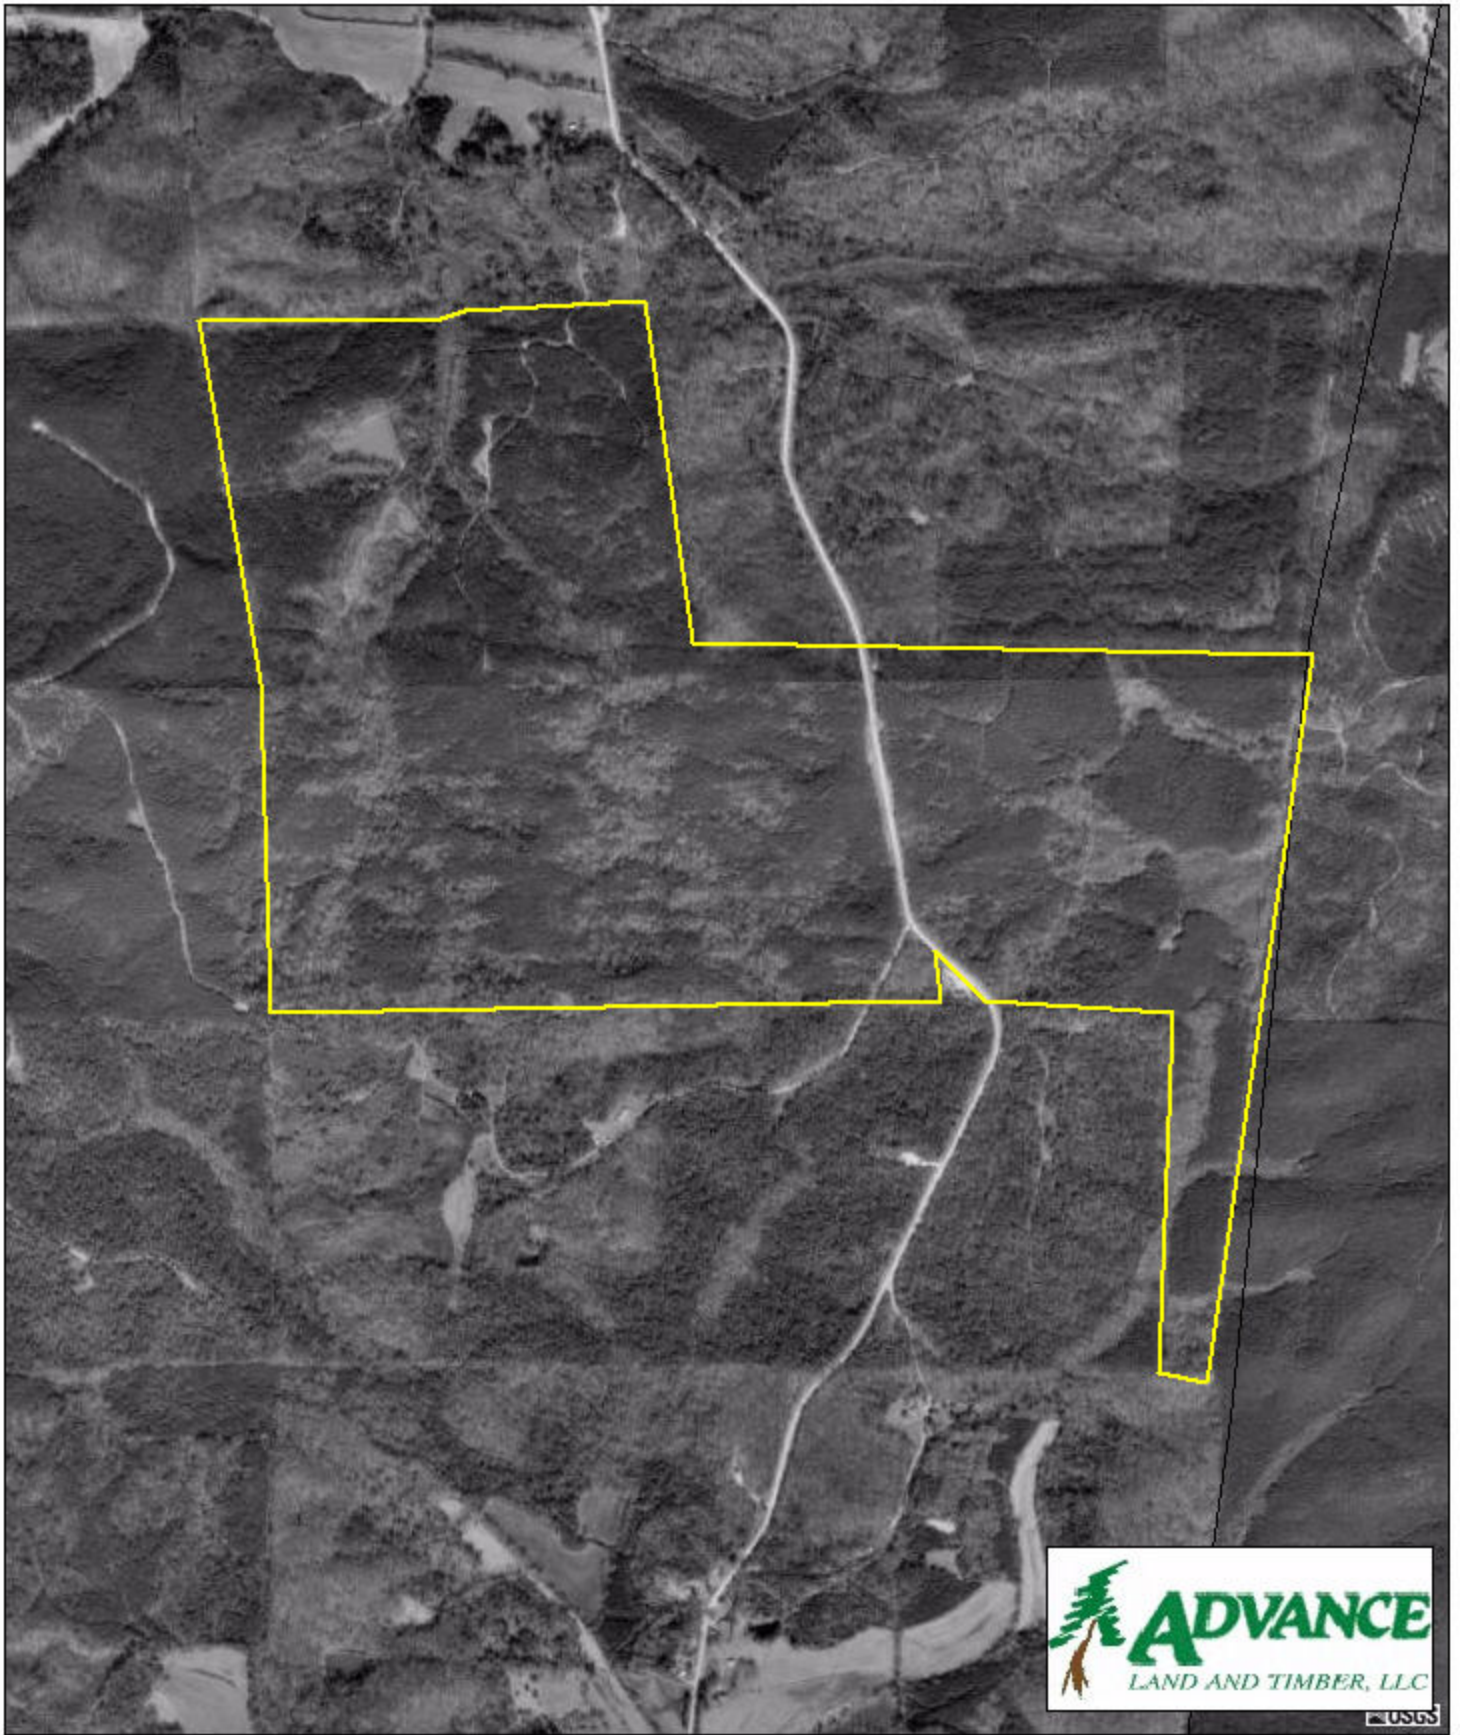

Tract 007883 - Itawamba County, MS

493.08 +/- acres

USGS